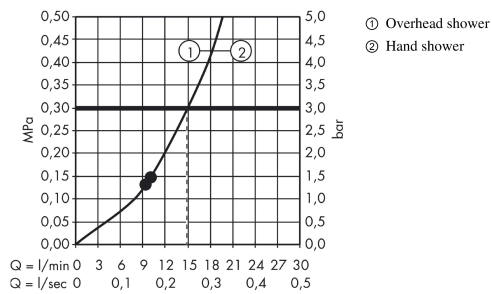

Raindance E

Showerpipe 360 1jet with thermostat

Surfaces: **Chrome** Article Number: **27112000**

Description

product features

- consists of: overhead shower, hand shower, shower thermostat, shower hose, shower holder, shower bar
- overhead shower Raindance E 360 Air
- shower head size: 360 x 190 mm
- spray type: RainAir
- ball-joint: overhead shower angle adjustable
- shelf made of safety glass
- shelf finish: chrome or white
- surface of the shelf at color variant -000 = mirror glass, at color variant -400 = white glass
- bar width: 44 mm
- shower arm length: 380 mm
- maximum flow rate at 3 bar: 15 l/min
- operating pressure: min. 1 bar/max. 10 bar
- CoolContact thermostat: Prevents the housing from heating up, making showering even safer
- thermostat Ecostat Select
- isolated water conduction
- safety lock at 40° C
- adjustable hot water limitation
- outlets controlled via turning handle
- will not run two outlets at same time
- installation type: exposed installation
- connection dimension DN15
- connection thread G ½
- centre distance 150 ± 12 mm
- in case of installation on existing G ¾ connections, adaptor no.02026000 must be used

Technology

Raindance E
Showerpipe 360 1jet with thermostat
 Surfaces: **Chrome** Article Number: **27112000**

Product image

Scale drawing

Flowchart

Raindance E
Showerpipe 360 1jet with thermostat
 Surfaces: **Chrome** Article Number: **27112000**