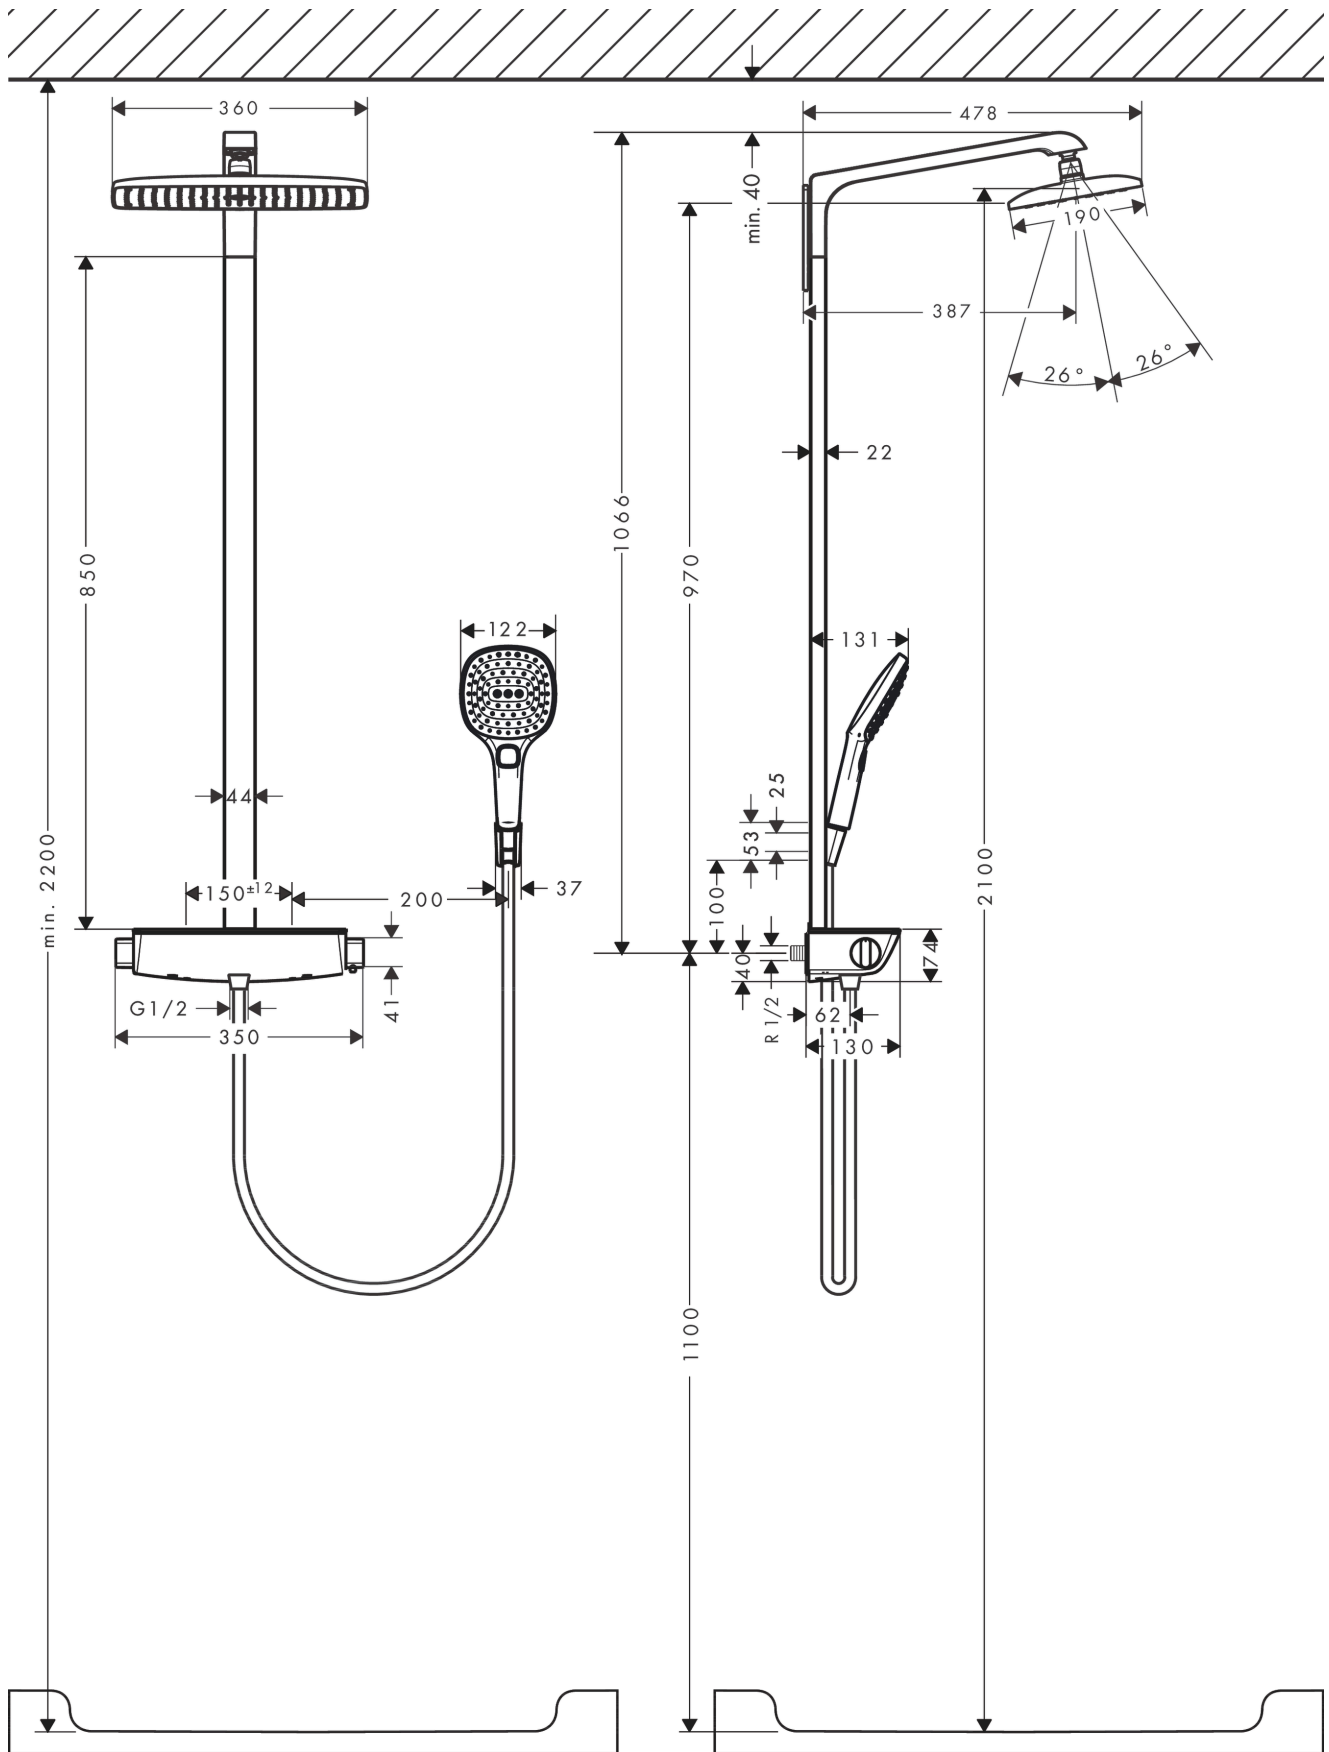

Raindance E
Showerpipe 360 1jet with thermostat
Surfaces: **Chrome** Article Number: **27112000**

Installation examples