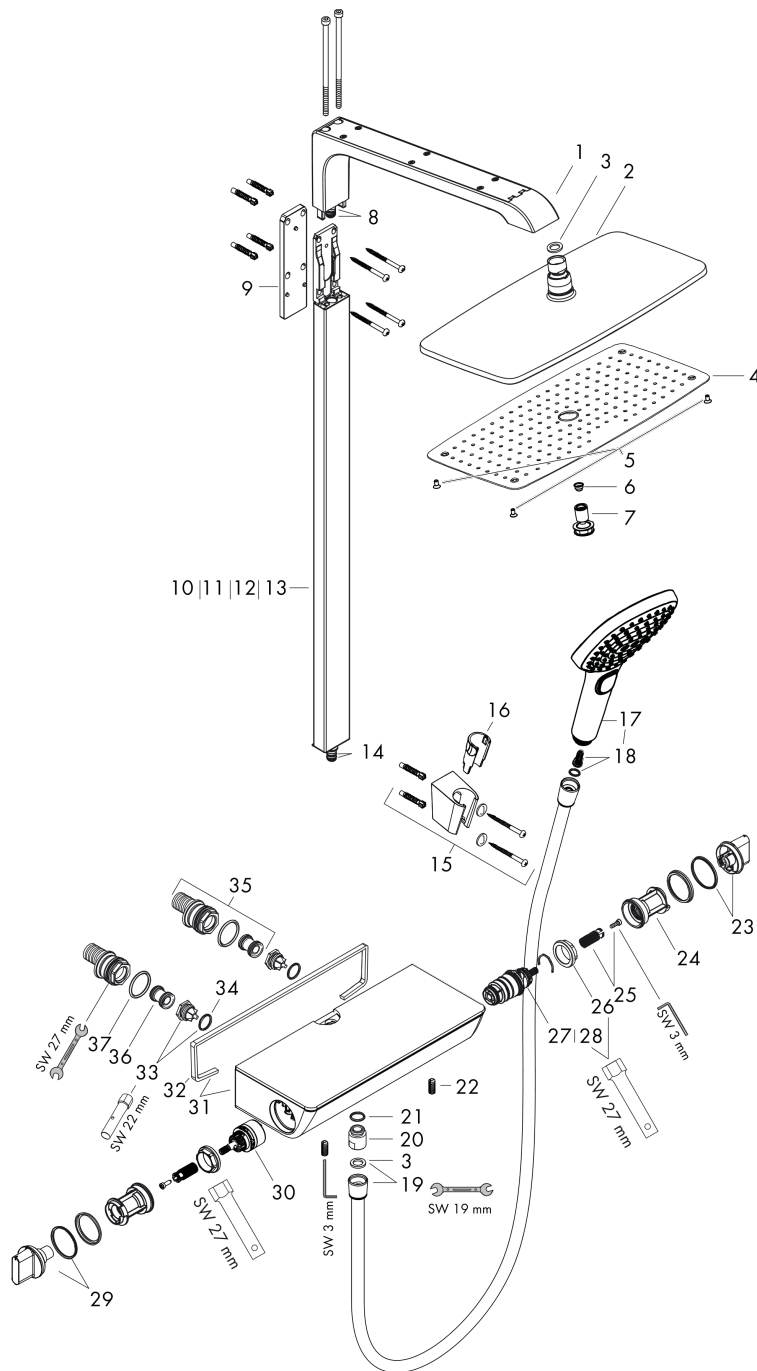

Raindance E
Showerpipe 360 1jet with thermostat
Surfaces: **Chrome** Article Number: **27112000**

Exploded Drawing

Year of production: >02/15

Raindance E

Showerpipe 360 1jet with thermostat

Surfaces: **Chrome** Article Number: **27112000**

Spare part list

Year of production: >02/15

Pos.	Description	Article Number	Price	PU
1	shower arm	92267000	-	1
2	Overhead shower with female thread G½	27381000	-	1
3	seal	98058000	-	1
4	spray body	92295000	-	1
5	set of screws	92834000	-	1
6	filter	97735000	-	1
7	air jet	95416000	-	1
8	O-ring 9x2	98119000	-	1
9	tile-matching-disk	95960000	-	1
10	pipe with cover (850 mm)	92265000	-	1
11	pipe with cover (950 mm)	92357000	-	1
12	pipe with cover (1282 mm)	92266000	-	1
13	pipe with cover (1382 mm)	92358000	-	1
14	O-ring 9x1,8	98118000	-	1
15	shower holder	28331000	-	1
16	guide	98918000	-	1
17	handshower	26520000	-	1
18	filter insert	97708000	-	1
19	shower hose Isiflex'B 1,60 m	28276000	-	1
20	Hose Connection	96044000	-	1
21	O-ring 14x2	98129000	-	1
22	hollow set screw M6x16 including o-ring 29x3	98372000	-	1
23	handle for thermostat	95770000	-	1
24	safety set	95771000	-	1
25	handle fixing set	92130000	-	1
26	nut	98913000	-	1
27	thermostat cartridge	98282000	-	1
28	cartridge for exchanged connections	92373000	-	1
29	handle	95957000	-	1
30	shut off unit with selector	98283000	-	1
31	escutcheon	98478000	-	1
32	seal	97530000	-	1
33	non return valve (pressure-resistant up to 2 MPa)	95773000	-	1
34	O-ring 17x2	98199000	-	1
35	set of S-unions	95772000	-	1
36	noise reduction	96429000	-	1
37	O-ring 29x3	98371000	-	1
a	adapter for ball S - union	02026000	-	1
b	ball s-unions with escutcheon	98293000	-	1
c	brake disc	92832000	-	1