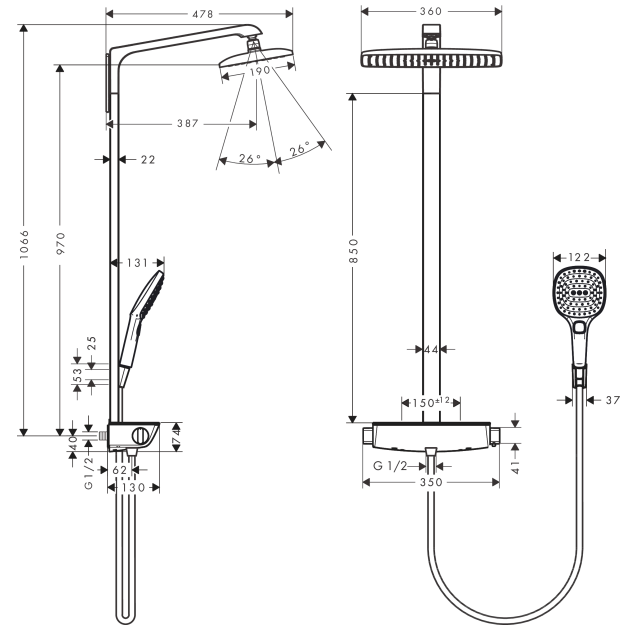

Scale drawing