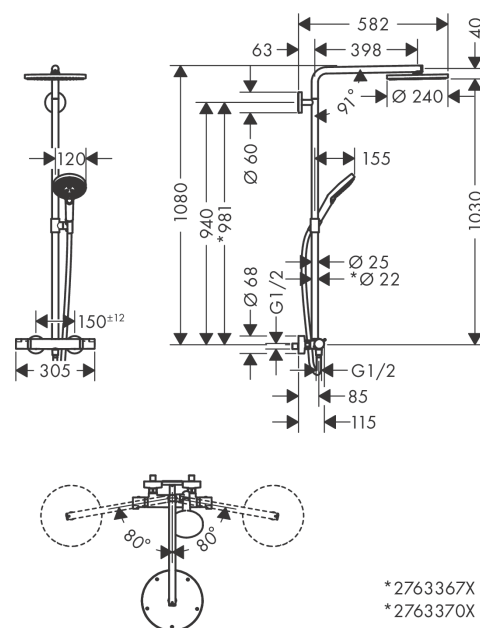

Scale drawing