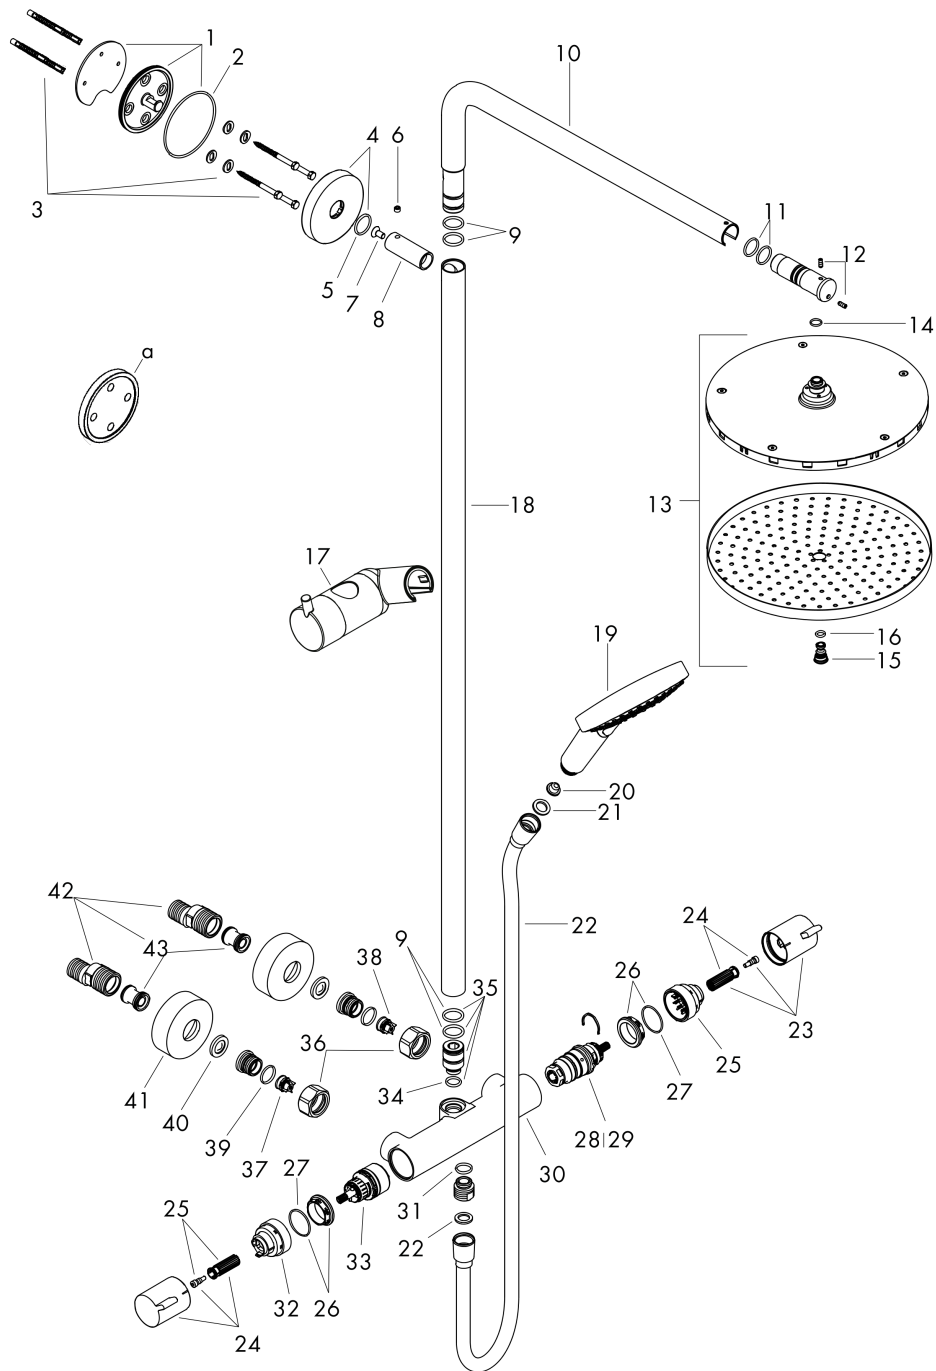

Raindance Select S
Showerpipe 240 1jet PowderRain with thermostat
Surfaces: **Matt White** Article Number: **27633700**

Exploded Drawing

Year of production: >11/19

Raindance Select S
Showerpipe 240 1jet PowderRain with thermostat
Surfaces: **Matt White** Article Number: **27633700**

Spare part list

Year of production: >11/19

Pos.	Description	Article Number	Price	PU
1	wall flange	95687000	-	1
2	O-ring 72x2	98395000	-	1
3	mounting set	98716000	-	1
4	escutcheon Ø 60 mm	95692700	-	1
5	O-ring 20x2	98165000	-	1
6	hollow set screw M6x5	98447000	-	1
7	screw	92137000	-	1
8	sleeve	92166700	-	1
9	O-ring 17x2,5	98387000	-	1
10	shower arm	98493700	-	1
11	O-ring 17x2	98199000	-	1
12	hollow set screw M4x10	97667000	-	1
13	head shower Ø 240 mm	93464700	-	1
14	O-ring 10x1,5	98123000	-	1
15	screw	95796000	-	1
16	O-ring 7x2	98419000	-	1
17	support, assy	97651700	-	1
18	pipe 973 mm	92468700	-	1
19	handshower	26014XXX	> € 102,20	-
20	filter	92672000	-	1
21	seal	98058000	-	1
22	shower hose Isiflex'B 1,60 m	28276700	-	1
23	handle	95836700	-	1
24	handle fixing set	95843000	-	1
25	safety set	95839000	-	1
26	nut	98913000	-	1
27	O-ring 26x1,5	98390000	-	1
28	thermostat cartridge	98282000	-	1
29	cartridge for exchanged connections	92373000	-	1
30	Thermostat	92850700	-	1
31	O-ring 14x2	98129000	-	1
32	stop ring for flow control	95927000	-	1
33	shut off unit with selector	98283000	-	1
34	connecting thread	92861000	-	1
35	O-ring 12x2,25	98382000	-	1
36	set of nuts	96157700	-	1
37	non return valve (pressure-resistant up to 2 MPa)	93136000	-	1
38	non return valve	96737000	-	1
39	O-ring 17x1,5	98137000	-	1
40	filter packing	96922000	-	1
41	escutcheon Ø 68 mm	96467700	-	1