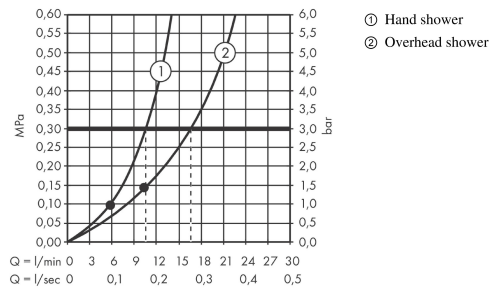

Raindance Select S
Showerpipe 240 1jet PowderRain with thermostat
 Surfaces: **Matt White** Article Number: **27633700**

Description

product features

- consists of: overhead shower, hand shower, shower thermostat, shower hose, hand shower holder, shower bar
- overhead shower Raindance S240 P
- shower head size: 240 mm
- spray type: PowderRain
- height-adjustable hand shower holder
- shower bar diameter: 25 mm
- rising pipe can be shortened in height
- shower arm length: 460 mm
- swivel shower arm
- maximum flow rate at 3 bar: 16 l/min
- flow rate PowderRain spray (at 0.3 bar): 16 l/min
- operating pressure: min. 1 bar/max. 10 bar
- thermostat Ecostat Comfort
- safety lock at 40° C
- adjustable hot water limitation
- outlets controlled via turning handle
- installation type: exposed installation
- connection dimension DN15
- connection thread G ½
- centre distance 150 ± 12 mm

Technology

Product image

Scale drawing

Raindance Select S
Showerpipe 240 1jet PowderRain with thermostat
 Surfaces: **Matt White** Article Number: **27633700**

Flowchart

Raindance Select S
Showerpipe 240 1jet PowderRain with thermostat
 Surfaces: **Matt White** Article Number: **27633700**