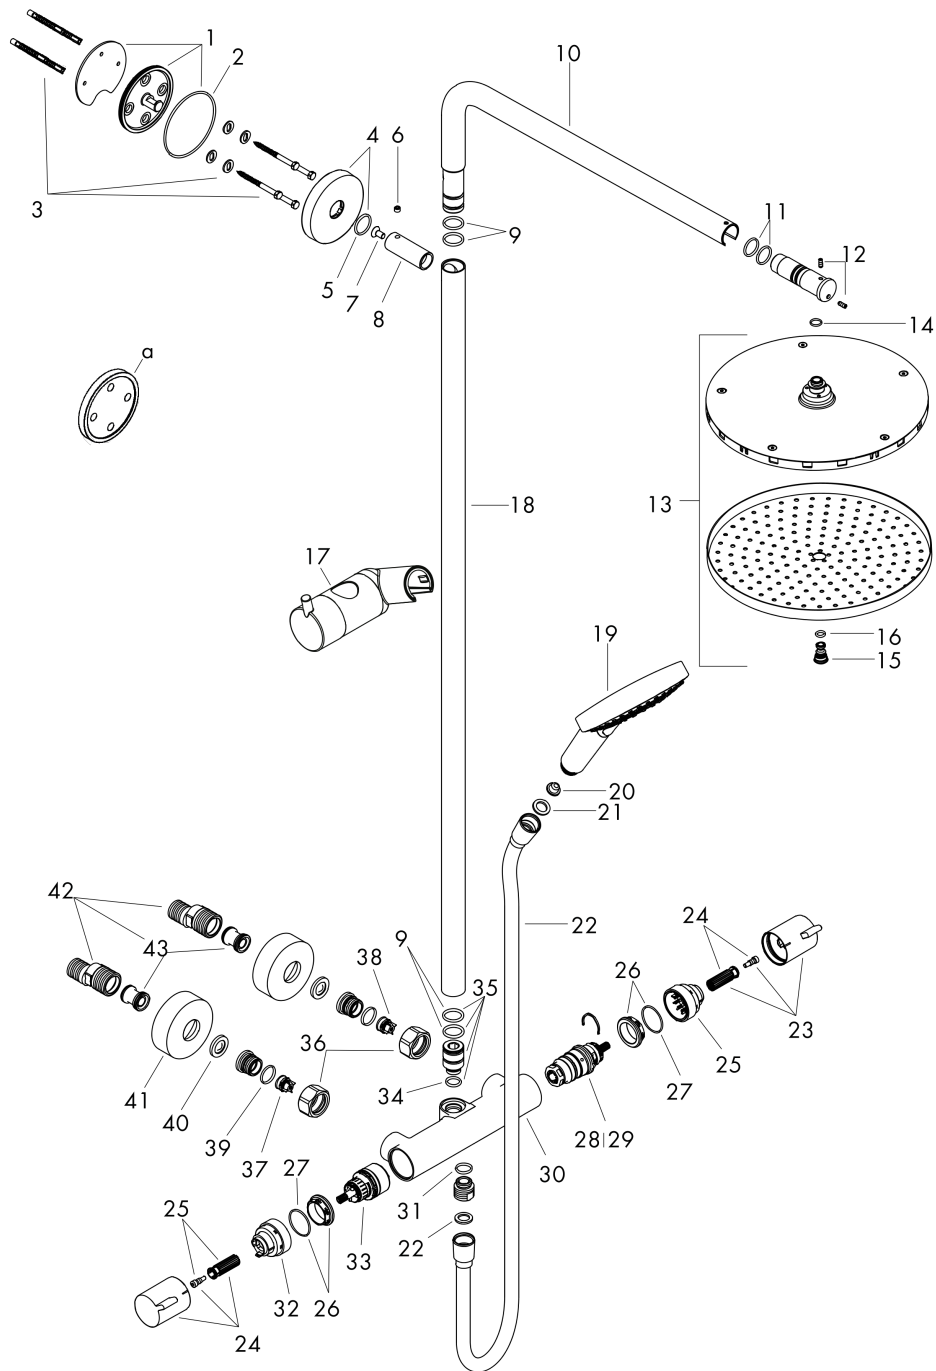

Raindance Select S
Showerpipe 240 1jet PowderRain with thermostat
Surfaces: **Matt Black** Article Number: **27633670**

Exploded Drawing

Year of production: >07/19

Raindance Select S
Showerpipe 240 1jet PowderRain with thermostat
Surfaces: **Matt Black** Article Number: **27633670**

Spare part list

Year of production: >07/19

Pos.	Description	Article Number	Price	PU
1	wall flange	95687000	-	1
2	O-ring 72x2	98395000	-	1
3	mounting set	98716000	-	1
4	escutcheon Ø 60 mm	95692670	-	1
5	O-ring 20x2	98165000	-	1
6	hollow set screw M6x5	98447000	-	1
7	screw	92137000	-	1
8	sleeve	92166670	-	1
9	O-ring 17x2,5	98387000	-	1
10	shower arm	98493670	-	1
11	O-ring 17x2	98199000	-	1
12	hollow set screw M4x10	97667000	-	1
13	head shower Ø 240 mm	93464670	-	1
14	O-ring 10x1,5	98123000	-	1
15	screw	95796000	-	1
16	O-ring 7x2	98419000	-	1
17	support, assy	97651670	-	1
18	pipe 973 mm	92468670	-	1
19	handshower	26014XXX	> € 102,20	-
20	filter	92672000	-	1
21	seal	98058000	-	1
22	shower hose Isiflex'B 1,60 m	28276670	-	1
23	handle	95836670	-	1
24	handle fixing set	95843000	-	1
25	safety set	95839000	-	1
26	nut	98913000	-	1
27	O-ring 26x1,5	98390000	-	1
28	thermostat cartridge	98282000	-	1
29	cartridge for exchanged connections	92373000	-	1
30	Thermostat	92850670	-	1
31	O-ring 14x2	98129000	-	1
32	stop ring for flow control	95927000	-	1
33	shut off unit with selector	98283000	-	1
34	O-ring 12x2,25	98382000	-	1
35	connecting thread	92861000	-	1
36	set of nuts	96157670	-	1
37	non return valve (pressure-resistant up to 2 MPa)	93136000	-	1
38	non return valve	96737000	-	1
39	O-ring 17x1,5	98137000	-	1
40	filter packing	96922000	-	1
41	escutcheon Ø 68 mm	96467670	-	1