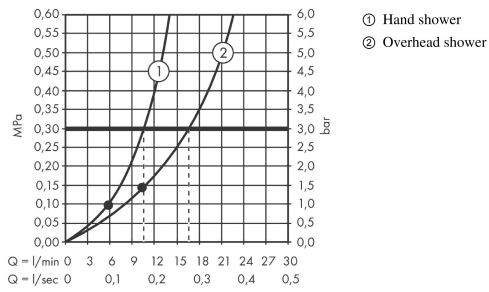

Raindance Select S
Showerpipe 240 1jet PowderRain with thermostat
Surfaces: **Matt Black** Article Number: **27633670**

Flowchart