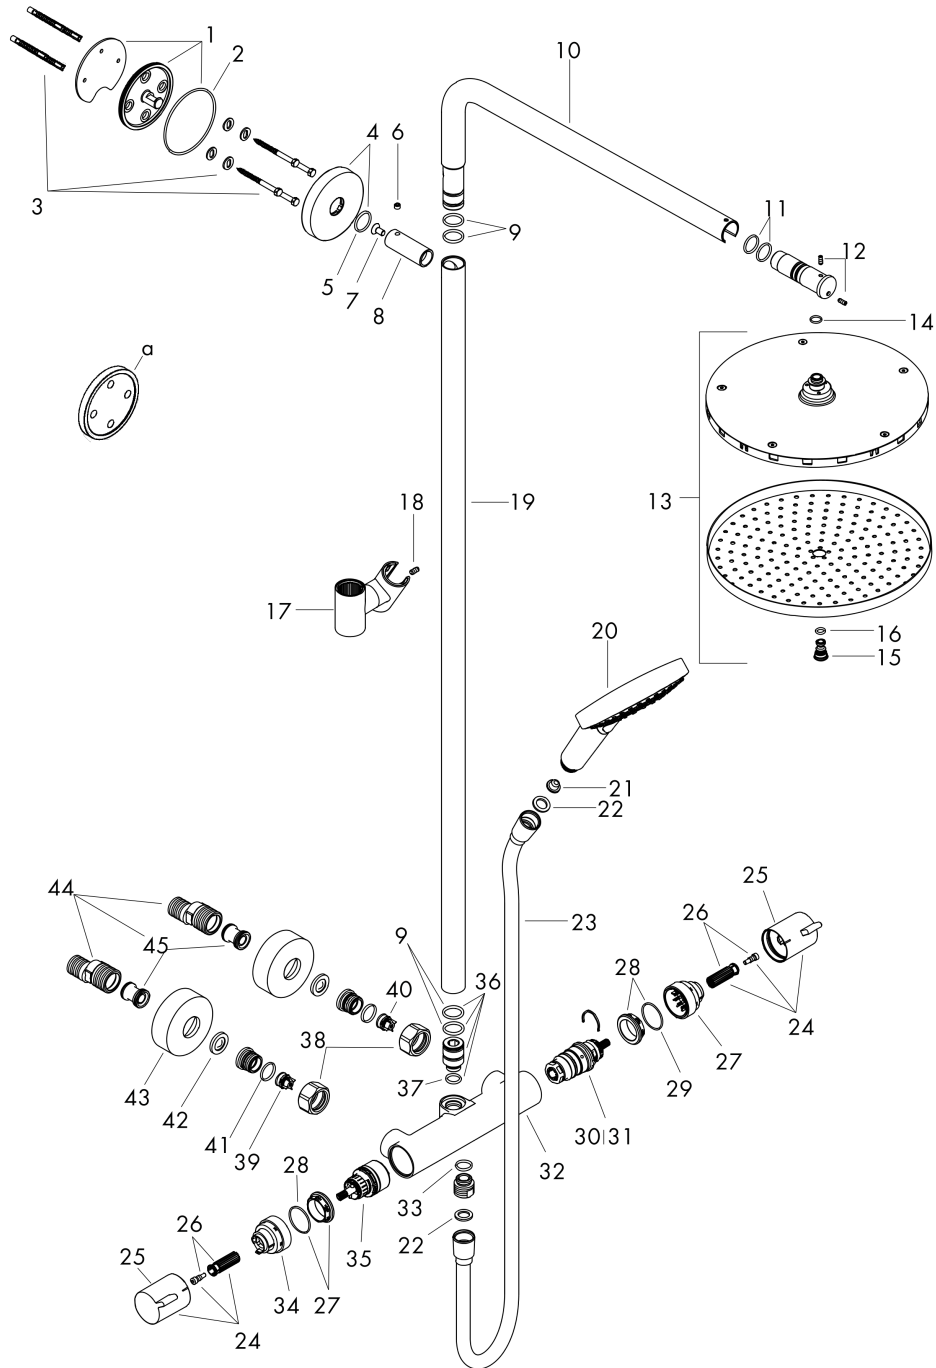

Raindance Select S
Showerpipe 240 1jet PowderRain with thermostat
Surfaces: **Polished Gold Optic** Article Number: **27633990**

Exploded Drawing

Year of production: >11/19

Raindance Select S
Showerpipe 240 1jet PowderRain with thermostat
Surfaces: **Polished Gold Optic** Article Number: **27633990**

Spare part list

Year of production: >11/19

Pos.	Description	Article Number	Price	PU
1	mounting set	98716000	-	1
2	wall flange	95688000	-	1
3	O-Ring 50x2	98187000	-	1
4	escutcheon Ø 60 mm	95692990	-	1
5	O-ring 20x2	98165000	-	1
6	hollow set screw M6x5	98447000	-	1
7	screw	92137000	-	1
8	sleeve	92166990	-	1
9	O-ring 17x2,5	98387000	-	1
10	shower arm	98493990	-	1
11	O-ring 17x2	98199000	-	1
12	hollow set screw M4x10	97667000	-	1
13	head shower Ø 240 mm	93464990	-	1
14	O-ring 10x1,5	98123000	-	1
15	screw	95796000	-	1
16	O-ring 7x2	98419000	-	1
17	support, assy	95480990	-	1
18	hollow set screw M5x10	97672000	-	1
19	pipe 930 mm	98496990	-	1
20	handshower	26014XXX	> € 102,20	-
21	filter	92672000	-	1
22	seal	98058000	-	1
23	shower hose Isiflex'B 1,60 m	28276990	-	1
24	handle	95836990	-	1
25	handle fixing set	95843000	-	1
26	safety set	95839000	-	1
27	nut	98913000	-	1
28	O-ring 26x1,5	98390000	-	1
29	thermostat cartridge	98282000	-	1
30	cartridge for exchanged connections	92373000	-	1
31	Thermostat	92850990	-	1
32	O-ring 14x2	98129000	-	1
33	stop ring for flow control	95927000	-	1
34	shut off unit with selector	98283000	-	1
35	connecting thread	92861000	-	1
36	O-ring 12x2,25	98382000	-	1
37	set of nuts	96157990	-	1
38	non return valve (pressure-resistant up to 2 MPa)	93136000	-	1
39	non return valve	96737000	-	1
40	O-ring 17x1,5	98137000	-	1
41	filter packing	96922000	-	1