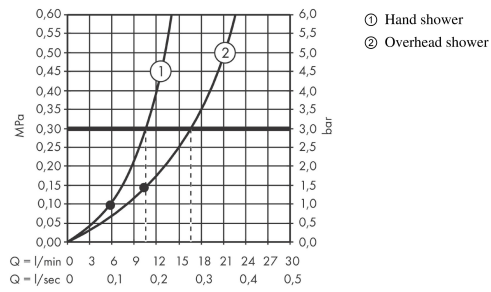

Raindance Select S
Showerpipe 240 1jet PowderRain with thermostat
 Surfaces: **Polished Gold Optic** Article Number: **27633990**

Description

product features

- consists of: overhead shower, hand shower, shower thermostat, shower hose, hand shower holder, shower bar
- overhead shower Raindance S240 P
- shower head size: 240 mm
- spray type: PowderRain
- height-adjustable hand shower holder
- shower bar diameter: 25 mm
- rising pipe can be shortened in height
- shower arm length: 460 mm
- swivel shower arm
- maximum flow rate at 3 bar: 16 l/min
- flow rate PowderRain spray (at 0.3 bar): 16 l/min
- operating pressure: min. 1 bar/max. 10 bar
- thermostat Ecostat Comfort
- safety lock at 40° C
- adjustable hot water limitation
- outlets controlled via turning handle
- installation type: exposed installation
- connection dimension DN15
- connection thread G ½
- centre distance 150 ± 12 mm

Technology

Product image

Scale drawing

Raindance Select S
Showerpipe 240 1jet PowderRain with thermostat
 Surfaces: **Polished Gold Optic** Article Number: **27633990**

Flowchart

Raindance Select S
Showerpipe 240 1jet PowderRain with thermostat
 Surfaces: **Polished Gold Optic** Article Number: **27633990**