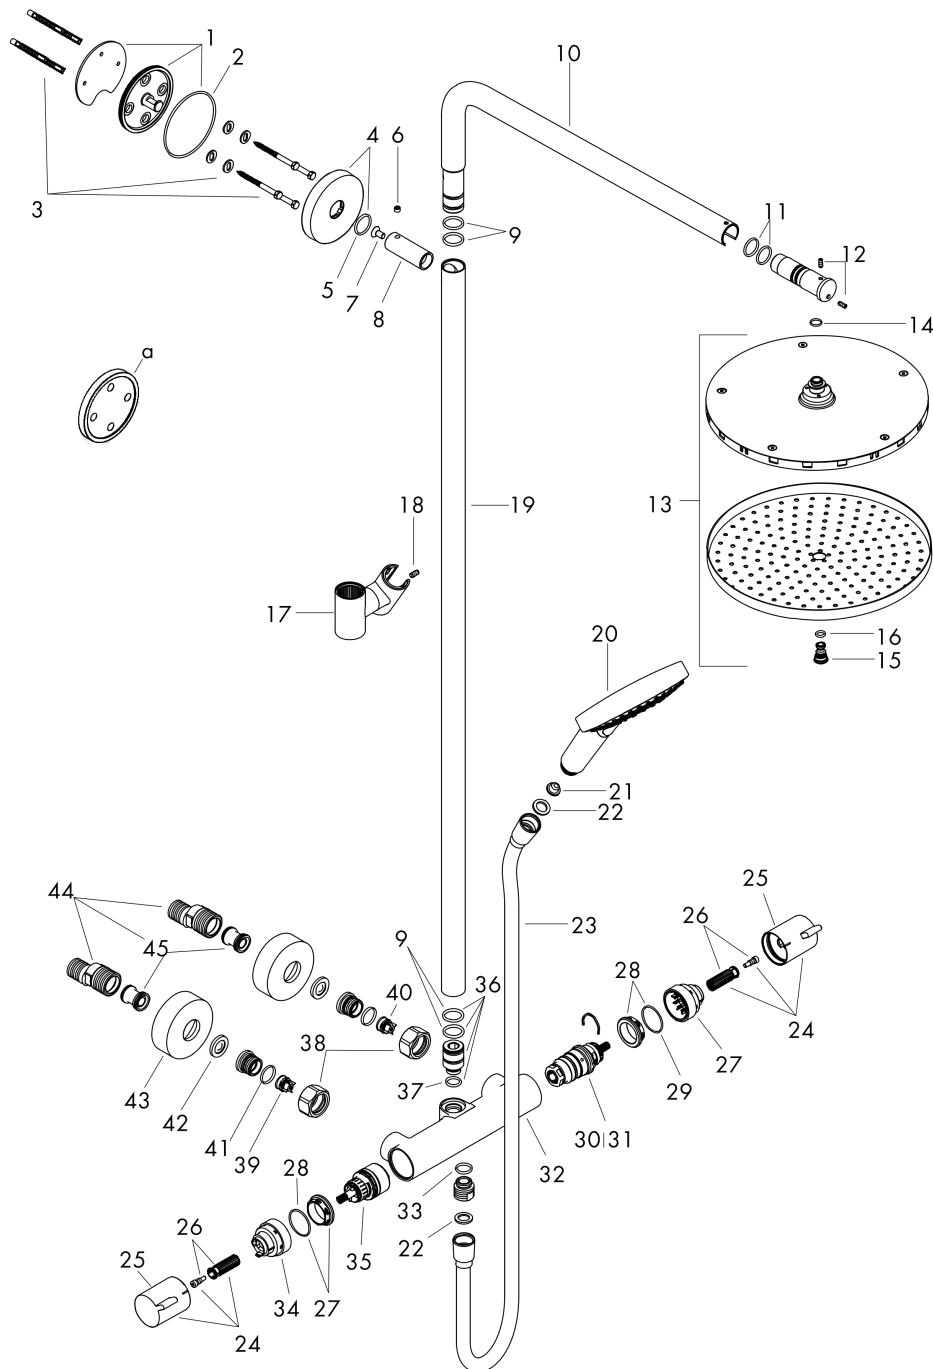

Raindance Select S
Showerpipe 240 1jet PowderRain with thermostat
Surfaces: **Brushed Black Chrome** Article Number: **27633340**

Exploded Drawing

Year of production: >11/19

Raindance Select S
Showerpipe 240 1jet PowderRain with thermostat
Surfaces: **Brushed Black Chrome** Article Number: **27633340**

Spare part list

Year of production: >11/19

Pos.	Description	Article Number	Price	PU
1	wall flange	95688000	-	1
2	O-Ring 50x2	98187000	-	1
3	mounting set	98716000	-	1
4	escutcheon Ø 60 mm	95692340	-	1
5	O-ring 20x2	98165000	-	1
6	hollow set screw M6x5	98447000	-	1
7	screw	92137000	-	1
8	sleeve	92166340	-	1
9	O-ring 17x2,5	98387000	-	1
10	shower arm	98493340	-	1
11	O-ring 17x2	98199000	-	1
12	hollow set screw M4x10	97667000	-	1
13	head shower Ø 240 mm	93464340	-	1
14	O-ring 10x1,5	98123000	-	1
15	screw	95796990	-	1
16	O-ring 7x2	98419000	-	1
17	support, assy	95480340	-	1
18	hollow set screw M5x10	97672000	-	1
19	pipe 930 mm	98496340	-	1
20	handshower	26014340	-	1
21	filter	92672000	-	1
22	seal	98058000	-	1
23	shower hose Isiflex'B 1,60 m	28276340	-	1
24	handle	95836340	-	1
25	pushbutton	92848340	-	1
26	handle fixing set	95843000	-	1
27	safety set	95839000	-	1
28	nut	98913000	-	1
29	O-ring 26x1,5	98390000	-	1
30	thermostat cartridge	98282000	-	1
31	cartridge for exchanged connections	92373000	-	1
32	Thermostat	92850340	-	1
33	O-ring 14x2	98129000	-	1
34	stop ring for flow control	95927000	-	1
35	shut off unit with selector	98283000	-	1
36	connecting thread	92861000	-	1
37	O-ring 12x2,25	98382000	-	1
38	set of nuts	96157340	-	1
39	non return valve (pressure-resistant up to 2 MPa)	93136000	-	1
40	non return valve	96737000	-	1
41	O-ring 17x1,5	98137000	-	1