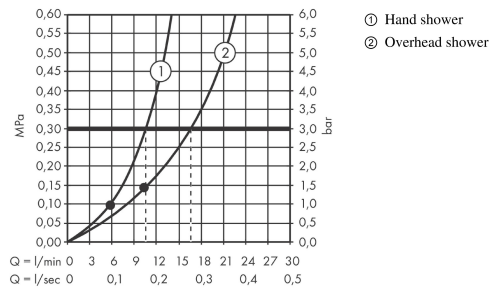

Raindance Select S

Showerpipe 240 1jet PowderRain with thermostat

Surfaces: **Brushed Black Chrome** Article Number: **27633340**

Description

product features

- consists of: overhead shower, hand shower, shower thermostat, shower hose, hand shower holder, shower bar
- overhead shower Raindance S240 P
- shower head size: 240 mm
- spray type: PowderRain
- height-adjustable hand shower holder
- shower bar diameter: 25 mm
- rising pipe can be shortened in height
- shower arm length: 460 mm
- swivel shower arm
- maximum flow rate at 3 bar: 16 l/min
- flow rate PowderRain spray (at 0.3 bar): 16 l/min
- operating pressure: min. 1 bar/max. 10 bar
- thermostat Ecostat Comfort
- safety lock at 40° C
- adjustable hot water limitation
- outlets controlled via turning handle
- installation type: exposed installation
- connection dimension DN15
- connection thread G ½
- centre distance 150 ± 12 mm

Technology

Product image

Scale drawing

Raindance Select S
Showerpipe 240 1jet PowderRain with thermostat
 Surfaces: **Brushed Black Chrome** Article Number: **27633340**

Flowchart

Raindance Select S
Showerpipe 240 1jet PowderRain with thermostat
 Surfaces: **Brushed Black Chrome** Article Number: **27633340**