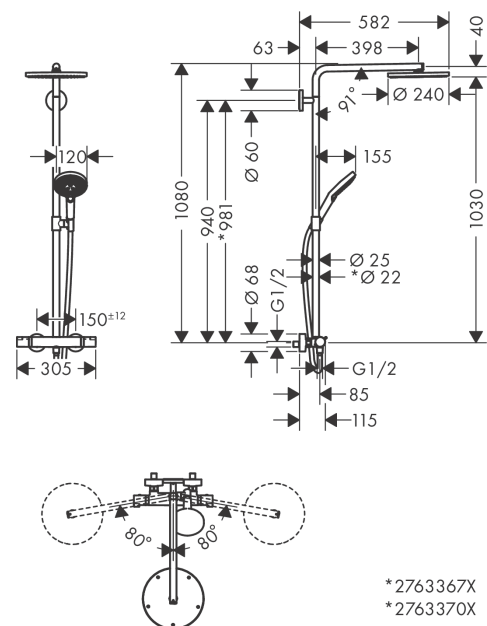

Scale drawing