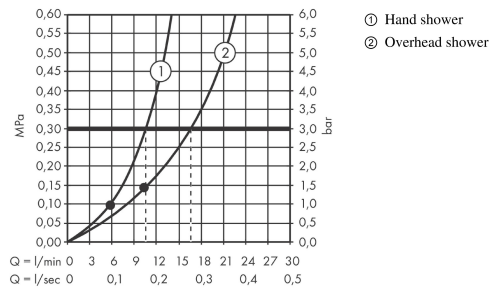

Raindance Select S
Showerpipe 240 1jet PowderRain with thermostat
Surfaces: **Brushed Bronze** Article Number: **27633140**

Flowchart