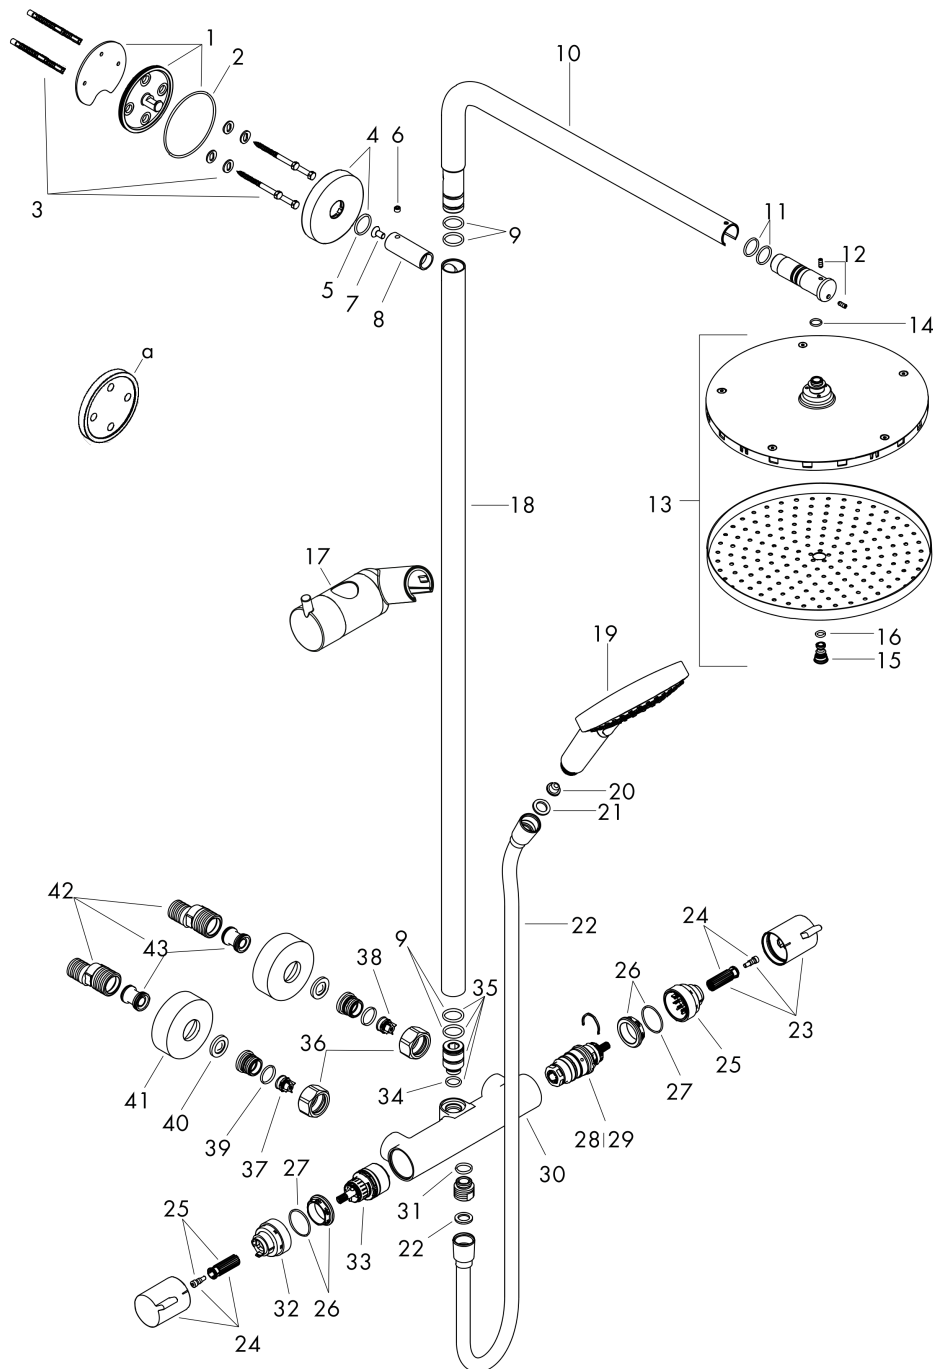

Raindance Select S
Showerpipe 240 1jet PowderRain with thermostat
Surfaces: **Brushed Bronze** Article Number: **27633140**

Exploded Drawing

Year of production: >07/19

Raindance Select S
Showerpipe 240 1jet PowderRain with thermostat
Surfaces: **Brushed Bronze** Article Number: **27633140**

Spare part list

Year of production: >07/19

Pos.	Description	Article Number	Price	PU
1	wall flange	95688000	-	1
2	O-Ring 50x2	98187000	-	1
3	mounting set	98716000	-	1
4	escutcheon Ø 60 mm	95692140	-	1
5	O-ring 20x2	98165000	-	1
6	hollow set screw M6x5	98447000	-	1
7	screw	92137000	-	1
8	sleeve	92166140	-	1
9	O-ring 17x2,5	98387000	-	1
10	shower arm	98493140	-	1
11	hollow set screw M4x10	97667000	-	1
12	head shower Ø 240 mm	93464140	-	1
13	O-ring 10x1,5	98123000	-	1
14	screw	95796140	-	1
15	O-ring 7x2	98419000	-	1
16	support, assy	95480140	-	1
17	hollow set screw M5x10	97672000	-	1
18	pipe 930 mm	98496140	-	1
19	handshower	26014140	-	1
20	filter	92672000	-	1
21	seal	98058000	-	1
22	shower hose Isiflex'B 1,60 m	28276140	-	1
23	handle	95836140	-	1
24	handle fixing set	95843000	-	1
25	safety set	95839000	-	1
26	nut	98913000	-	1
27	O-ring 26x1,5	98390000	-	1
28	thermostat cartridge	98282000	-	1
29	cartridge for exchanged connections	92373000	-	1
30	Thermostat	92850140	-	1
31	O-ring 14x2	98129000	-	1
32	stop ring for flow control	95927000	-	1
33	shut off unit with selector	98283000	-	1
34	connecting thread	92861000	-	1
35	O-ring 12x2,25	98382000	-	1
36	set of nuts	96157140	-	1
37	non return valve (pressure-resistant up to 2 MPa)	93136000	-	1
38	non return valve	96737000	-	1
39	O-ring 17x1,5	98137000	-	1
40	filter packing	96922000	-	1
41	escutcheon Ø 68 mm	96467140	-	1