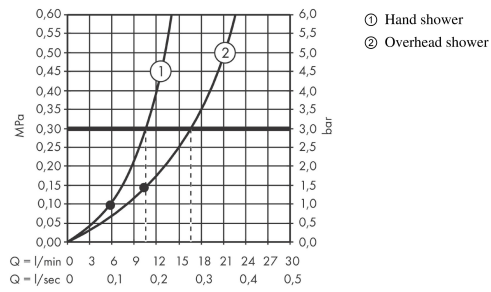

Raindance Select S
Showerpipe 240 1jet PowderRain with thermostat
 Surfaces: **Chrome** Article Number: **27633000**

Description

product features

- consists of: overhead shower, hand shower, shower thermostat, shower hose, hand shower holder, shower bar
- overhead shower Raindance S240 P
- shower head size: 240 mm
- spray type: PowderRain
- height-adjustable hand shower holder
- shower bar diameter: 25 mm
- rising pipe can be shortened in height
- shower arm length: 460 mm
- swivel shower arm
- maximum flow rate at 3 bar: 16 l/min
- flow rate PowderRain spray (at 0.3 bar): 16 l/min
- operating pressure: min. 1 bar/max. 10 bar
- thermostat Ecostat Comfort
- safety lock at 40° C
- adjustable hot water limitation
- outlets controlled via turning handle
- installation type: exposed installation
- connection dimension DN15
- connection thread G 1/2
- centre distance 150 ± 12 mm

Technology

Product image

Scale drawing

Raindance Select S
Showerpipe 240 1jet PowderRain with thermostat
 Surfaces: **Chrome** Article Number: **27633000**

Flowchart

Raindance Select S
Showerpipe 240 1jet PowderRain with thermostat
 Surfaces: **Chrome** Article Number: **27633000**