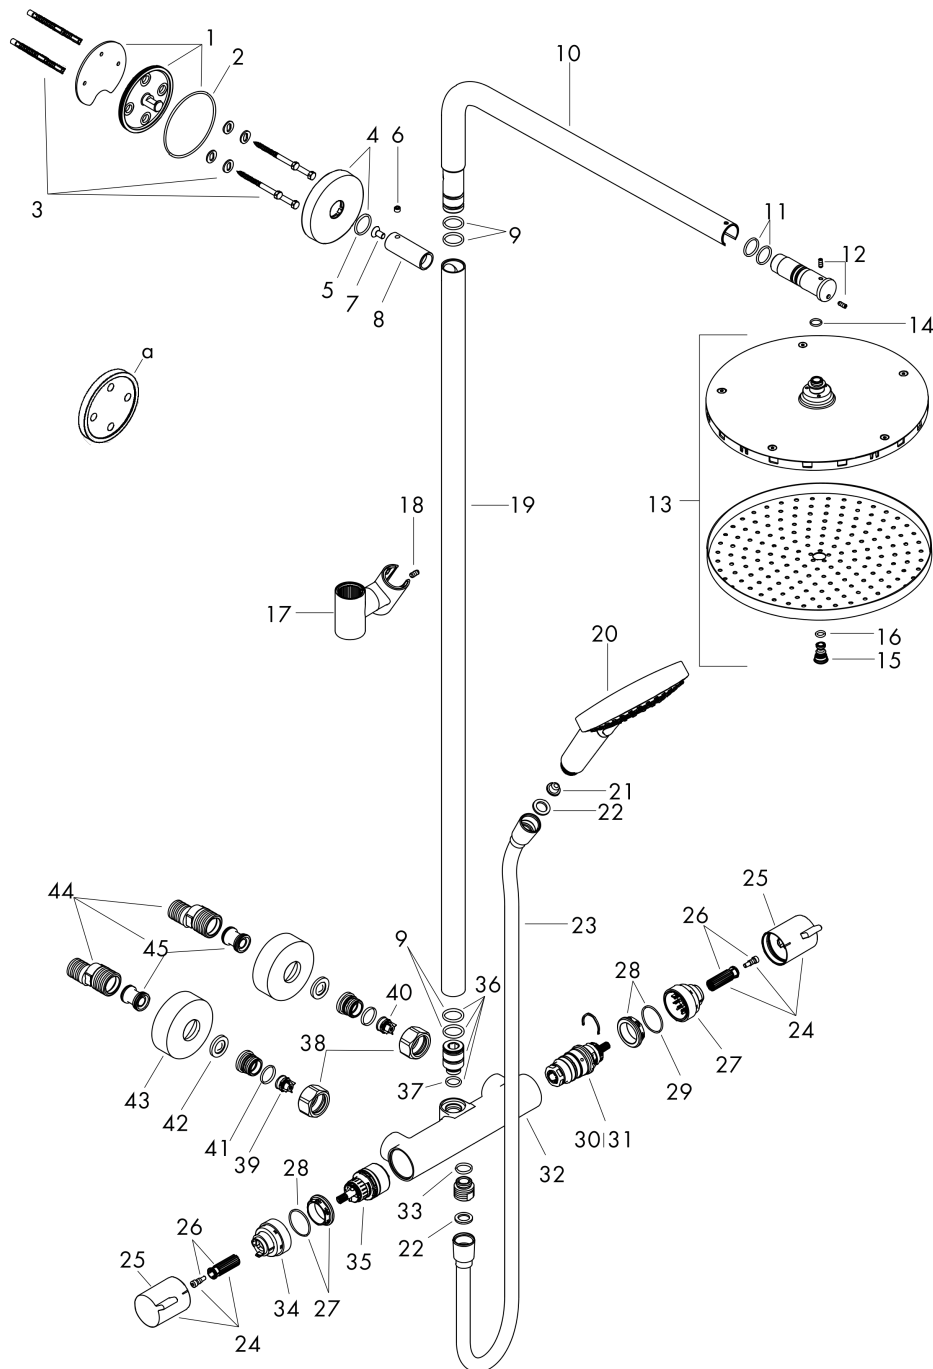

Raindance Select S
Showerpipe 240 1jet PowderRain with thermostat
Surfaces: **Chrome** Article Number: **27633000**

Exploded Drawing

Year of production: >06/19

Raindance Select S
Showerpipe 240 1jet PowderRain with thermostat
Surfaces: **Chrome** Article Number: **27633000**

Spare part list

Year of production: >06/19

Pos.	Description	Article Number	Price	PU
1	wall flange	95688000	-	1
2	O-ring 72x2	98395000	-	1
3	mounting set	98716000	-	1
4	escutcheon Ø 60 mm	95692000	-	1
5	O-ring 20x2	98165000	-	1
6	hollow set screw M6x5	98447000	-	1
7	screw	92137000	-	1
8	sleeve	92166000	-	1
9	O-ring 17x2,5	98387000	-	1
10	shower arm	98493000	-	1
11	O-ring 17x2	98199000	-	1
12	hollow set screw M4x10	97667000	-	1
13	head shower Ø 240 mm	93464000	-	1
14	O-ring 10x1,5	98123000	-	1
15	screw	95796000	-	1
16	O-ring 7x2	98419000	-	1
17	support, assy	95480000	-	1
18	hollow set screw M5x10	97672000	-	1
19	pipe 930 mm	98496000	-	1
20	handshower	26014000	-	1
21	filter	92672000	-	1
22	seal	98058000	-	1
23	shower hose Isiflex'B 1,60 m	28276000	-	1
24	handle	95836000	-	1
25	pushbutton	92848000	-	1
26	handle fixing set	95843000	-	1
27	safety set	95839000	-	1
28	nut	98913000	-	1
29	O-ring 26x1,5	98390000	-	1
30	thermostat cartridge	98282000	-	1
31	cartridge for exchanged connections	92373000	-	1
32	Thermostat	92850000	-	1
33	O-ring 14x2	98129000	-	1
34	stop ring for flow control	95927000	-	1
35	shut off unit with selector	98283000	-	1
36	connecting thread	92861000	-	1
37	O-ring 12x2,25	98382000	-	1
38	set of nuts	96157000	-	1
39	non return valve (pressure-resistant up to 2 MPa)	93136000	-	1
40	non return valve	96737000	-	1
41	O-ring 17x1,5	98137000	-	1