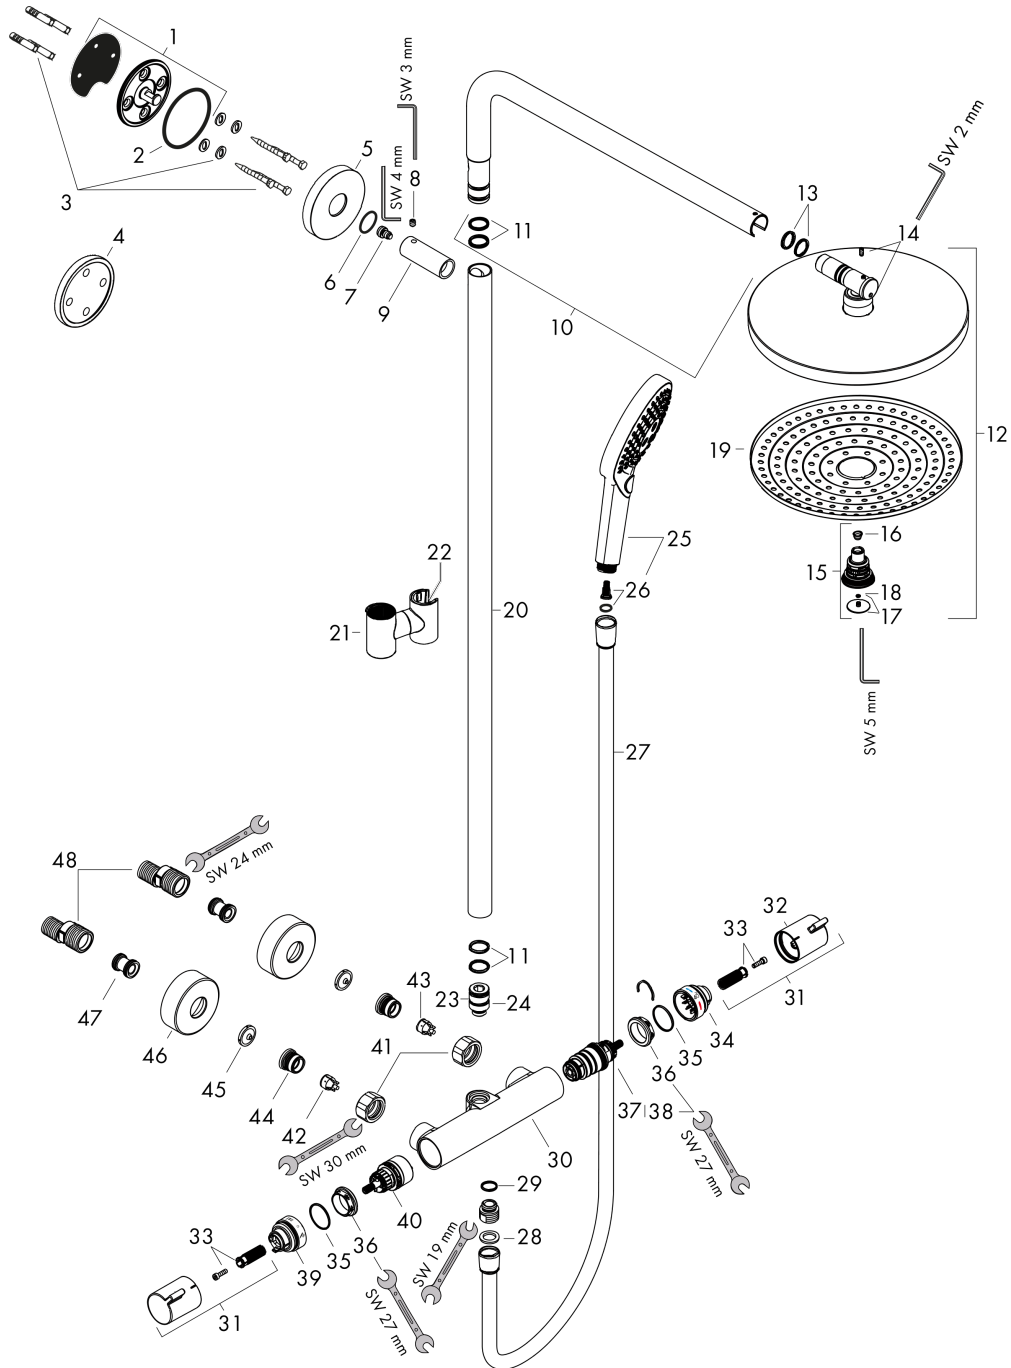

Raindance Select S
Showerpipe 240 2jet with thermostat
Surfaces: **White/Chrome** Article Number: **27129400**

Exploded Drawing

Year of production: >08/19

Raindance Select S
Showerpipe 240 2jet with thermostat

Surfaces: **White/Chrome** Article Number: **27129400**

Spare part list

Year of production: >08/19

Pos.	Description	Article Number	Price	PU
1	wall flange	95688000	-	1
2	O-Ring 50x2	98187000	-	1
3	mounting set	98716000	-	1
4	tile-matching-disk	95239000	-	1
5	escutcheon Ø 60 mm	95692000	-	1
6	O-ring 20x2	98165000	-	1
7	screw	92137000	-	1
8	hollow set screw M6x5	98447000	-	1
9	sleeve	92166000	-	1
10	shower arm	98493000	-	1
11	O-ring 17x2,5	98387000	-	1
12	head shower Ø 240 mm	98376400	-	1
13	O-ring 17x2	98199000	-	1
14	hollow set screw M4x10	97667000	-	1
15	selector assy	98343000	-	1
16	filter	97735000	-	1
17	cover	98344000	-	1
18	O-ring 3x1	98384000	-	1
19	spray body	92291450	-	1
20	pipe 930 mm	98496000	-	1
21	support, assy	95480000	-	1
22	hollow set screw M5x10	97672000	-	1
23	connecting thread	92861000	-	1
24	O-ring 12x2,25	98382000	-	1
25	handshower	26530400	-	1
26	filter insert	97708000	-	1
27	shower hose Isiflex'B 1,60 m	28276000	-	1
28	seal	98058000	-	1
29	O-ring 14x2	98129000	-	1
30	Thermostat	92850000	-	1
31	handle	95836000	-	1
32	pushbutton	92848000	-	1
33	handle fixing set	95843000	-	1
34	safety set	95839000	-	1
35	O-ring 26x1,5	98390000	-	1
36	nut	98368000	-	1
37	thermostat cartridge	98282000	-	1
38	cartridge for exchanged connections	92373000	-	1
39	stop ring for flow control	95927000	-	1
40	shut off unit with selector	98283000	-	1
41	set of nuts	96157000	-	1