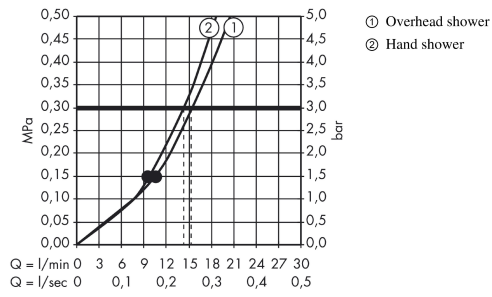

Raindance Select S
Showerpipe 240 2jet with thermostat
 Surfaces: **White/Chrome** Article Number: **27129400**

Description

product features

- consists of: overhead shower, hand shower, shower thermostat, shower hose, hand shower holder, shower bar
- overhead shower Raindance Select S 240 2jet
- shower head size: 240 mm
- spray type: RainAir, Rain
- convenient diversion via Select button
- spray disc surface in two variants: chrome or white
- height-adjustable hand shower holder
- shower bar diameter: 25 mm
- rising pipe can be shortened in height
- shower arm length: 398 mm
- swivel shower arm
- maximum flow rate at 3 bar: 15 l/min
- operating pressure: min. 1 bar/max. 10 bar
- thermostat Ecostat Comfort
- safety lock at 40° C
- adjustable hot water limitation
- outlets controlled via turning handle
- suitable for continuous flow water heaters
- installation type: exposed installation
- connection dimension DN15
- connection thread G 1/2
- centre distance 150 ± 12 mm

Technology

Product image

Scale drawing

Raindance Select S
Showerpipe 240 2jet with thermostat
 Surfaces: **White/Chrome** Article Number: **27129400**

Flowchart

Raindance Select S
Showerpipe 240 2jet with thermostat
 Surfaces: **White/Chrome** Article Number: **27129400**