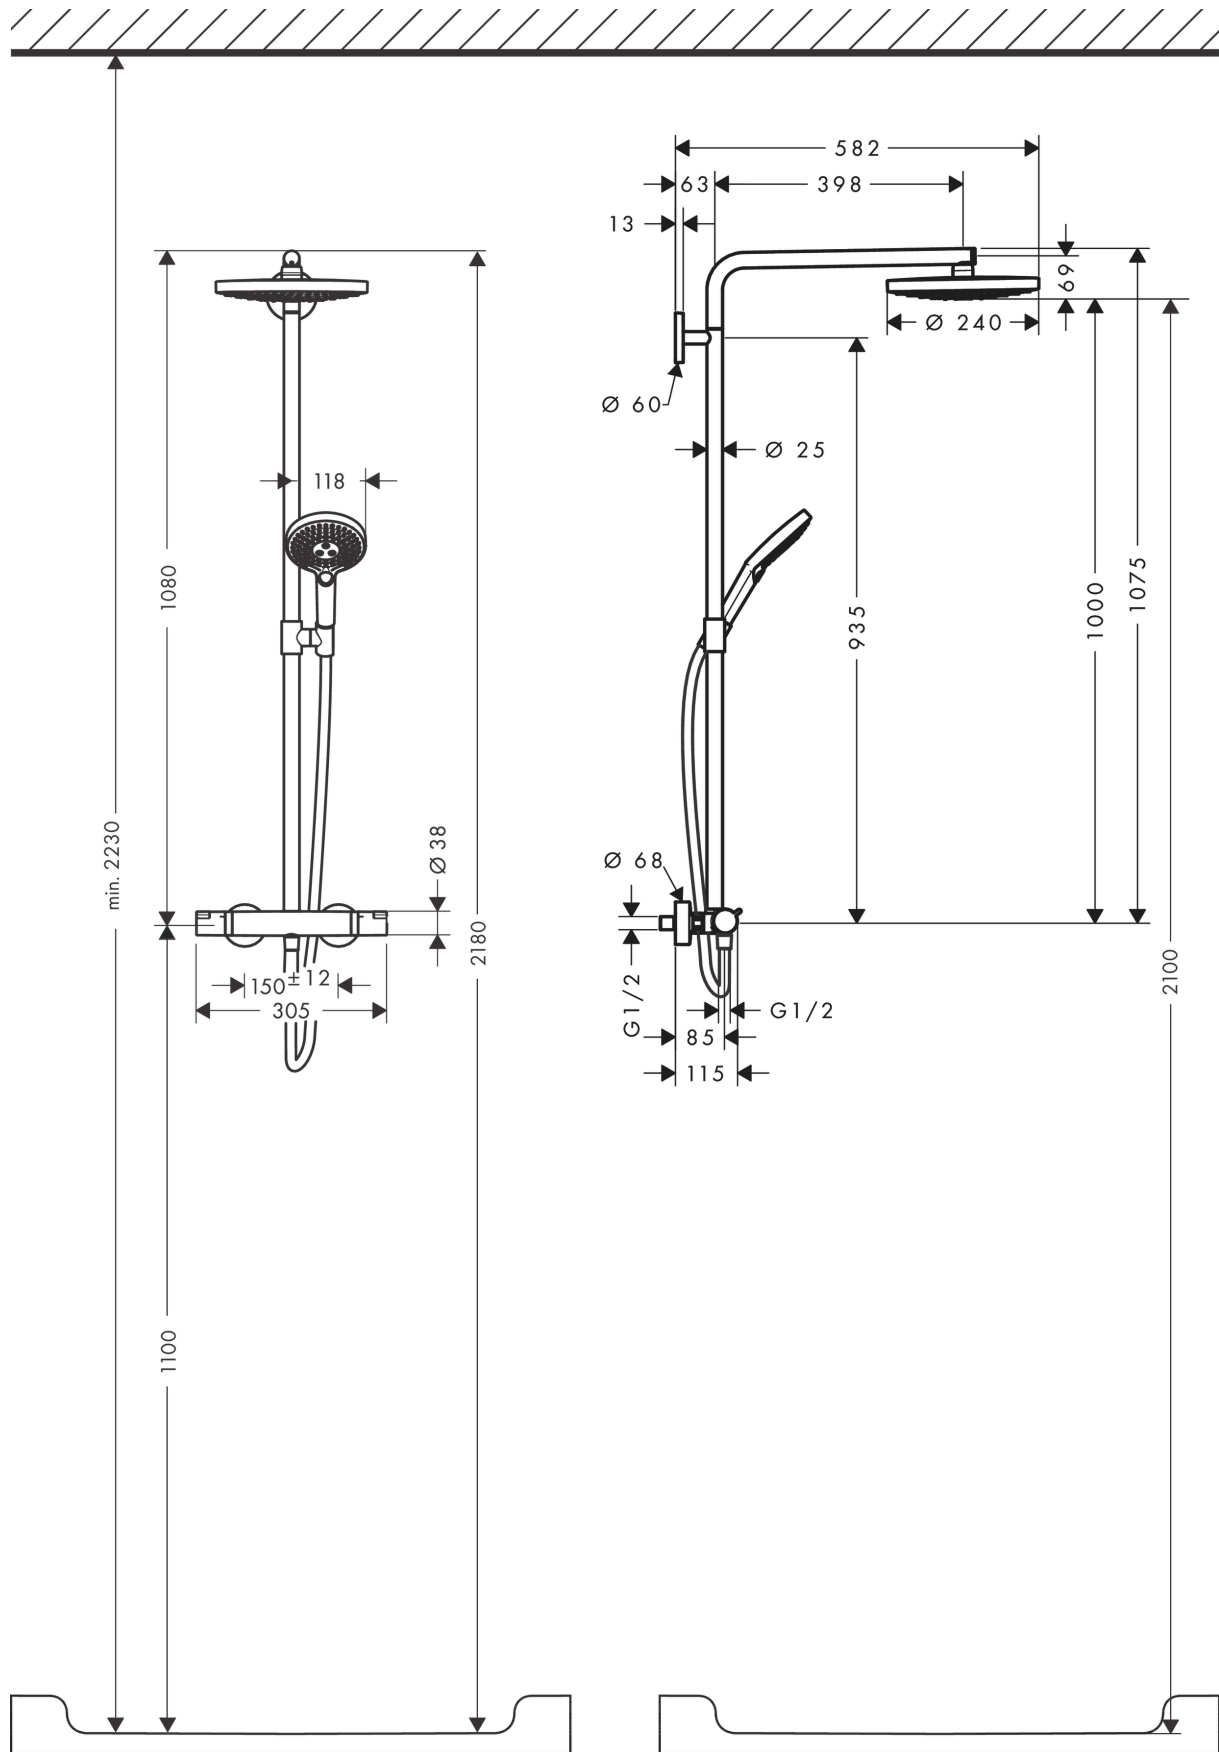

Raindance Select S
Showerpipe 240 2jet with thermostat
Surfaces: **White/Chrome** Article Number: **27129400**

Installation examples