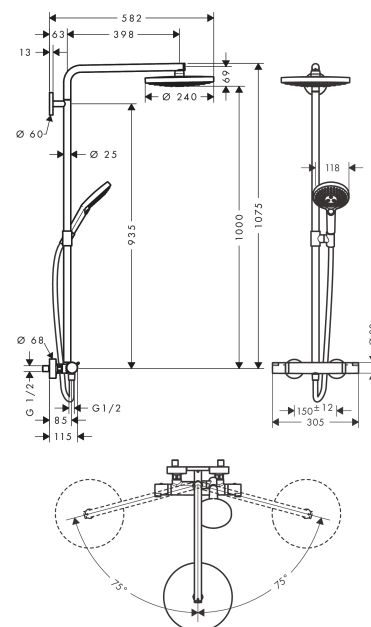

Scale drawing