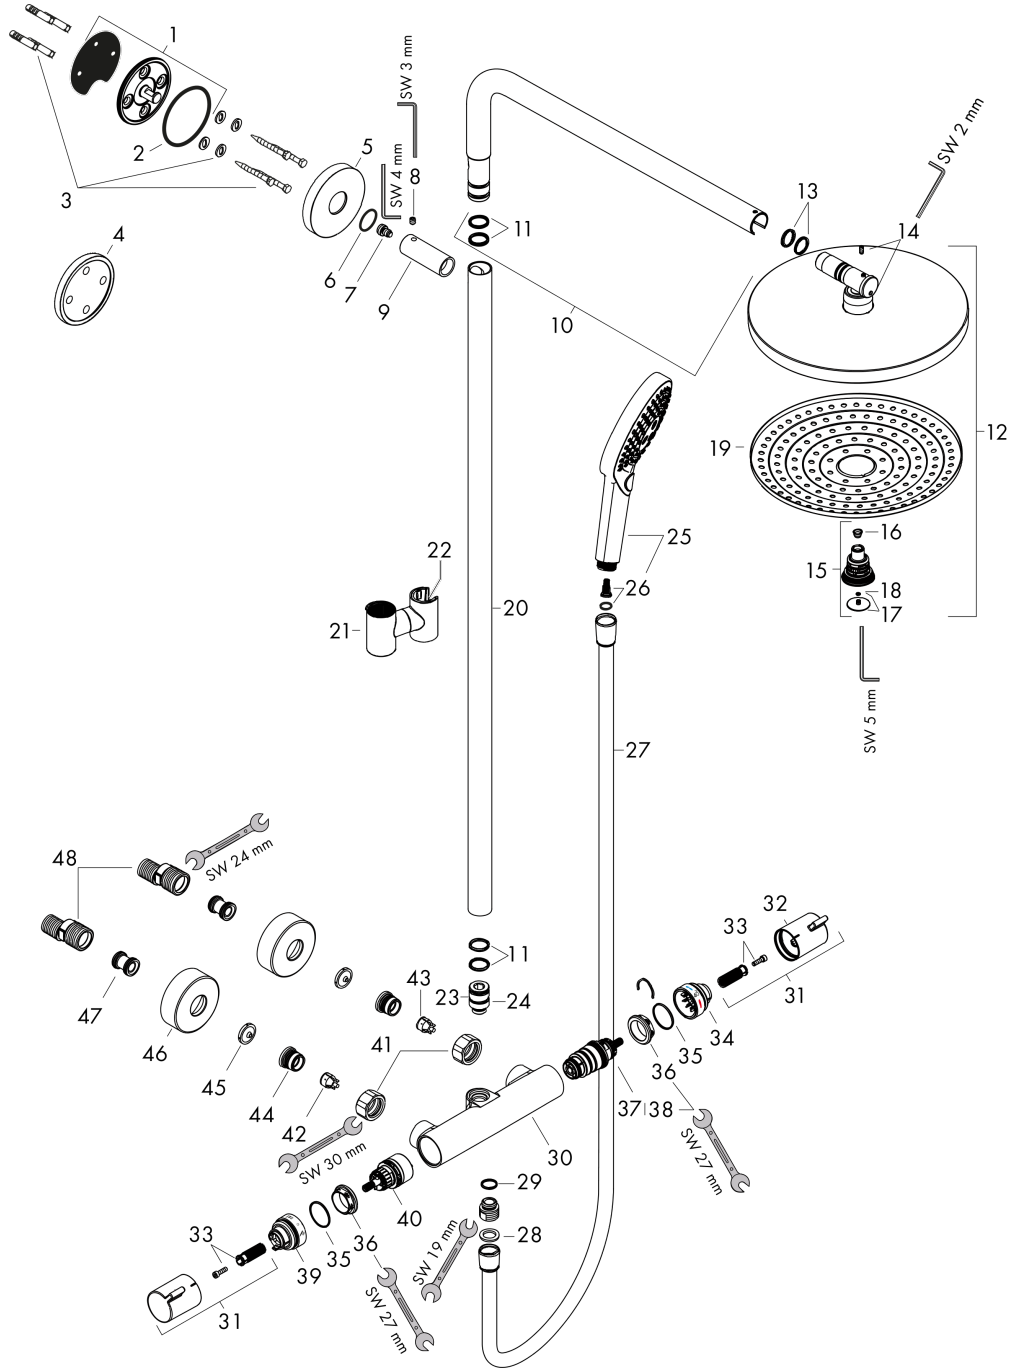

Raindance Select S
Showerpipe 240 2jet with thermostat
Surfaces: **Chrome** Article Number: **27129000**

Exploded Drawing

Year of production: >08/19

Raindance Select S
Showerpipe 240 2jet with thermostat
Surfaces: **Chrome** Article Number: **27129000**

Spare part list

Year of production: >08/19

Pos.	Description	Article Number	Price	PU
1	wall flange	95688000	-	1
2	O-Ring 50x2	98187000	-	1
3	mounting set	98716000	-	1
4	tile-matching-disk	95239000	-	1
5	escutcheon Ø 60 mm	95692000	-	1
6	O-ring 20x2	98165000	-	1
7	screw	92137000	-	1
8	hollow set screw M6x5	98447000	-	1
9	sleeve	92166000	-	1
10	shower arm	98493000	-	1
11	O-ring 17x2,5	98387000	-	1
12	head shower Ø 240 mm	98376000	-	1
13	O-ring 17x2	98199000	-	1
14	hollow set screw M4x10	97667000	-	1
15	selector assy	98343000	-	1
16	filter	97735000	-	1
17	cover	98344000	-	1
18	O-ring 3x1	98384000	-	1
19	spray body	92291000	-	1
20	pipe 930 mm	98496000	-	1
21	support, assy	95480000	-	1
22	hollow set screw M5x10	97672000	-	1
23	connecting thread	92861000	-	1
24	O-ring 12x2,25	98382000	-	1
25	handshower	26530000	-	1
26	filter insert	97708000	-	1
27	shower hose Isiflex'B 1,60 m	28276000	-	1
28	seal	98058000	-	1
29	O-ring 14x2	98129000	-	1
30	Thermostat	92850000	-	1
31	handle	95836000	-	1
32	pushbutton	92848000	-	1
33	handle fixing set	95843000	-	1
34	safety set	95839000	-	1
35	nut	98913000	-	1
36	O-ring 26x1,5	98390000	-	1
37	thermostat cartridge	98282000	-	1
38	cartridge for exchanged connections	92373000	-	1
39	stop ring for flow control	95927000	-	1
40	shut off unit with selector	98283000	-	1
41	set of nuts	96157000	-	1