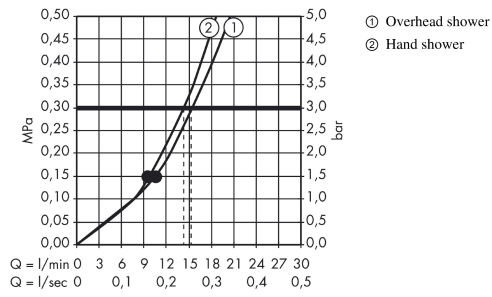

Raindance Select S
Showerpipe 240 2jet with thermostat
 Surfaces: **Chrome** Article Number: **27129000**

Description

product features

- consists of: overhead shower, hand shower, shower thermostat, shower hose, hand shower holder, shower bar
- overhead shower Raindance Select S 240 2jet
- shower head size: 240 mm
- spray type: RainAir, Rain
- convenient diversion via Select button
- spray disc surface in two variants: chrome or white
- height-adjustable hand shower holder
- shower bar diameter: 25 mm
- rising pipe can be shortened in height
- shower arm length: 398 mm
- swivel shower arm
- maximum flow rate at 3 bar: 15 l/min
- operating pressure: min. 1 bar/max. 10 bar
- thermostat Ecostat Comfort
- safety lock at 40° C
- adjustable hot water limitation
- outlets controlled via turning handle
- suitable for continuous flow water heaters
- installation type: exposed installation
- connection dimension DN15
- connection thread G 1/2
- centre distance 150 ± 12 mm

Technology

Product image

Scale drawing

Raindance Select S
Showerpipe 240 2jet with thermostat
 Surfaces: **Chrome** Article Number: **27129000**

Flowchart

Raindance Select S
Showerpipe 240 2jet with thermostat
 Surfaces: **Chrome** Article Number: **27129000**