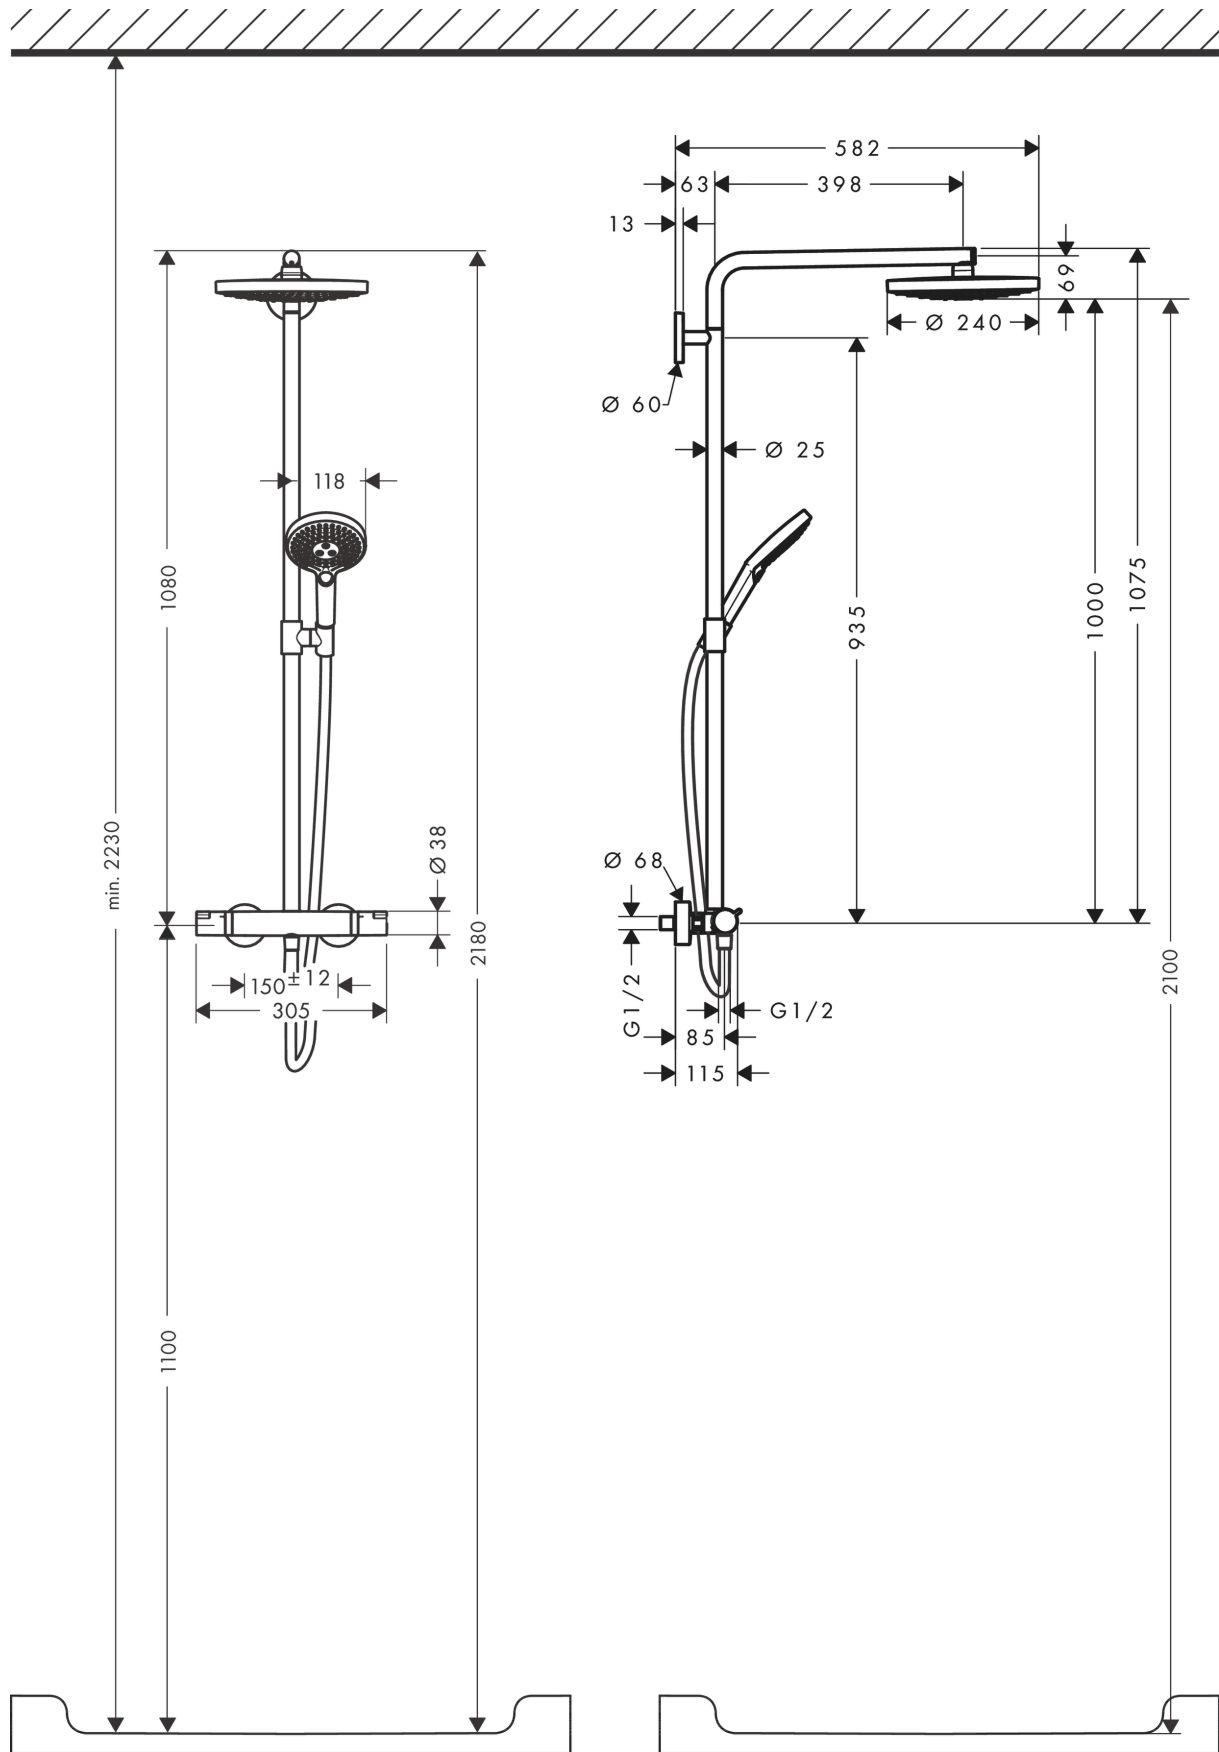

Raindance Select S
Showerpipe 240 2jet with thermostat
Surfaces: **Chrome** Article Number: **27129000**

Installation examples