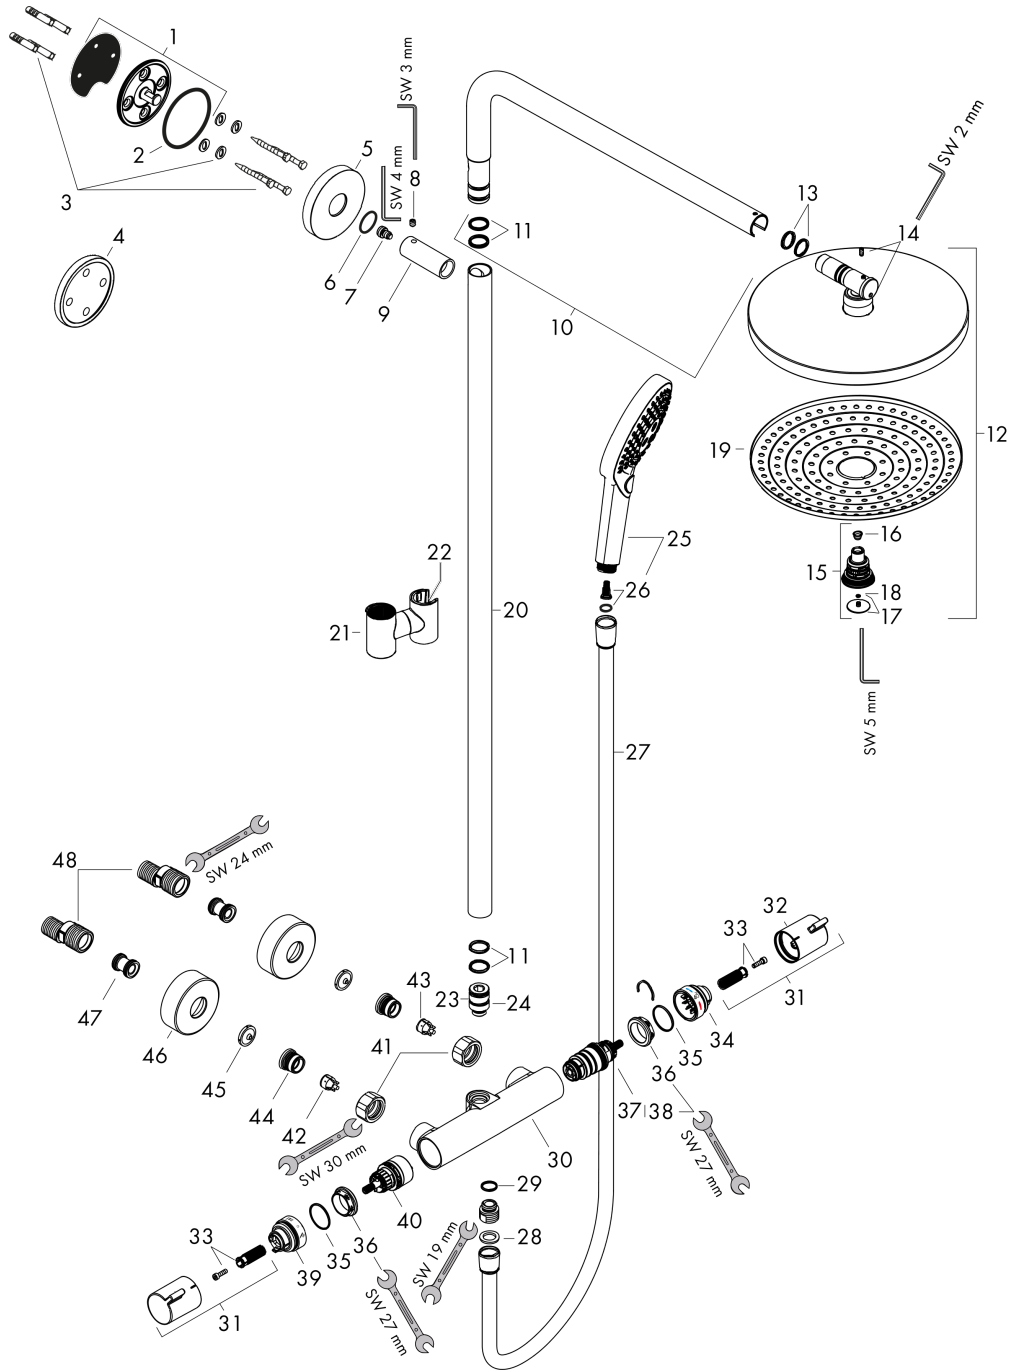

Raindance Select S
Showerpipe 300 2jet with thermostat
Surfaces: **White/Chrome**   Article Number: **27133400**

Exploded Drawing

Year of production: >08/19

Raindance Select S
Showerpipe 300 2jet with thermostat

Surfaces: **White/Chrome** Article Number: **27133400**

Spare part list

Year of production: >08/19

Pos.	Description	Article Number	Price	PU
1	wall flange	95688000	-	1
2	O-Ring 50x2	98187000	-	1
3	mounting set	98716000	-	1
4	tile-matching-disk	95239000	-	1
5	escutcheon Ø 60 mm	95692000	-	1
6	O-ring 20x2	98165000	-	1
7	screw	92137000	-	1
8	hollow set screw M6x5	98447000	-	1
9	sleeve	92166000	-	1
10	shower arm	98493000	-	1
11	O-ring 17x2,5	98387000	-	1
12	head shower	98377400	-	1
13	O-ring 17x2	98199000	-	1
14	hollow set screw M4x10	97667000	-	1
15	selector assy	98343000	-	1
16	filter	97735000	-	1
17	cover	98344000	-	1
18	O-ring 3x1	98384000	-	1
19	spray body	92292450	-	1
20	pipe 930 mm	98496000	-	1
21	support, assy	95480000	-	1
22	hollow set screw M5x10	97672000	-	1
23	connecting thread	92861000	-	1
24	O-ring 12x2,25	98382000	-	1
25	handshower	28587000	-	1
26	filter insert	97708000	-	1
27	shower hose Isiflex'B 1,60 m	28276000	-	1
28	seal	98058000	-	1
29	O-ring 14x2	98129000	-	1
30	Thermostat	92850000	-	1
31	handle	95836000	-	1
32	pushbutton	92848000	-	1
33	handle fixing set	95843000	-	1
34	safety set	95839000	-	1
35	O-ring 26x1,5	98390000	-	1
36	nut	98913000	-	1
37	thermostat cartridge	98282000	-	1
38	cartridge for exchanged connections	92373000	-	1
39	stop ring for flow control	95927000	-	1
40	shut off unit with selector	98283000	-	1
41	set of nuts	96157000	-	1