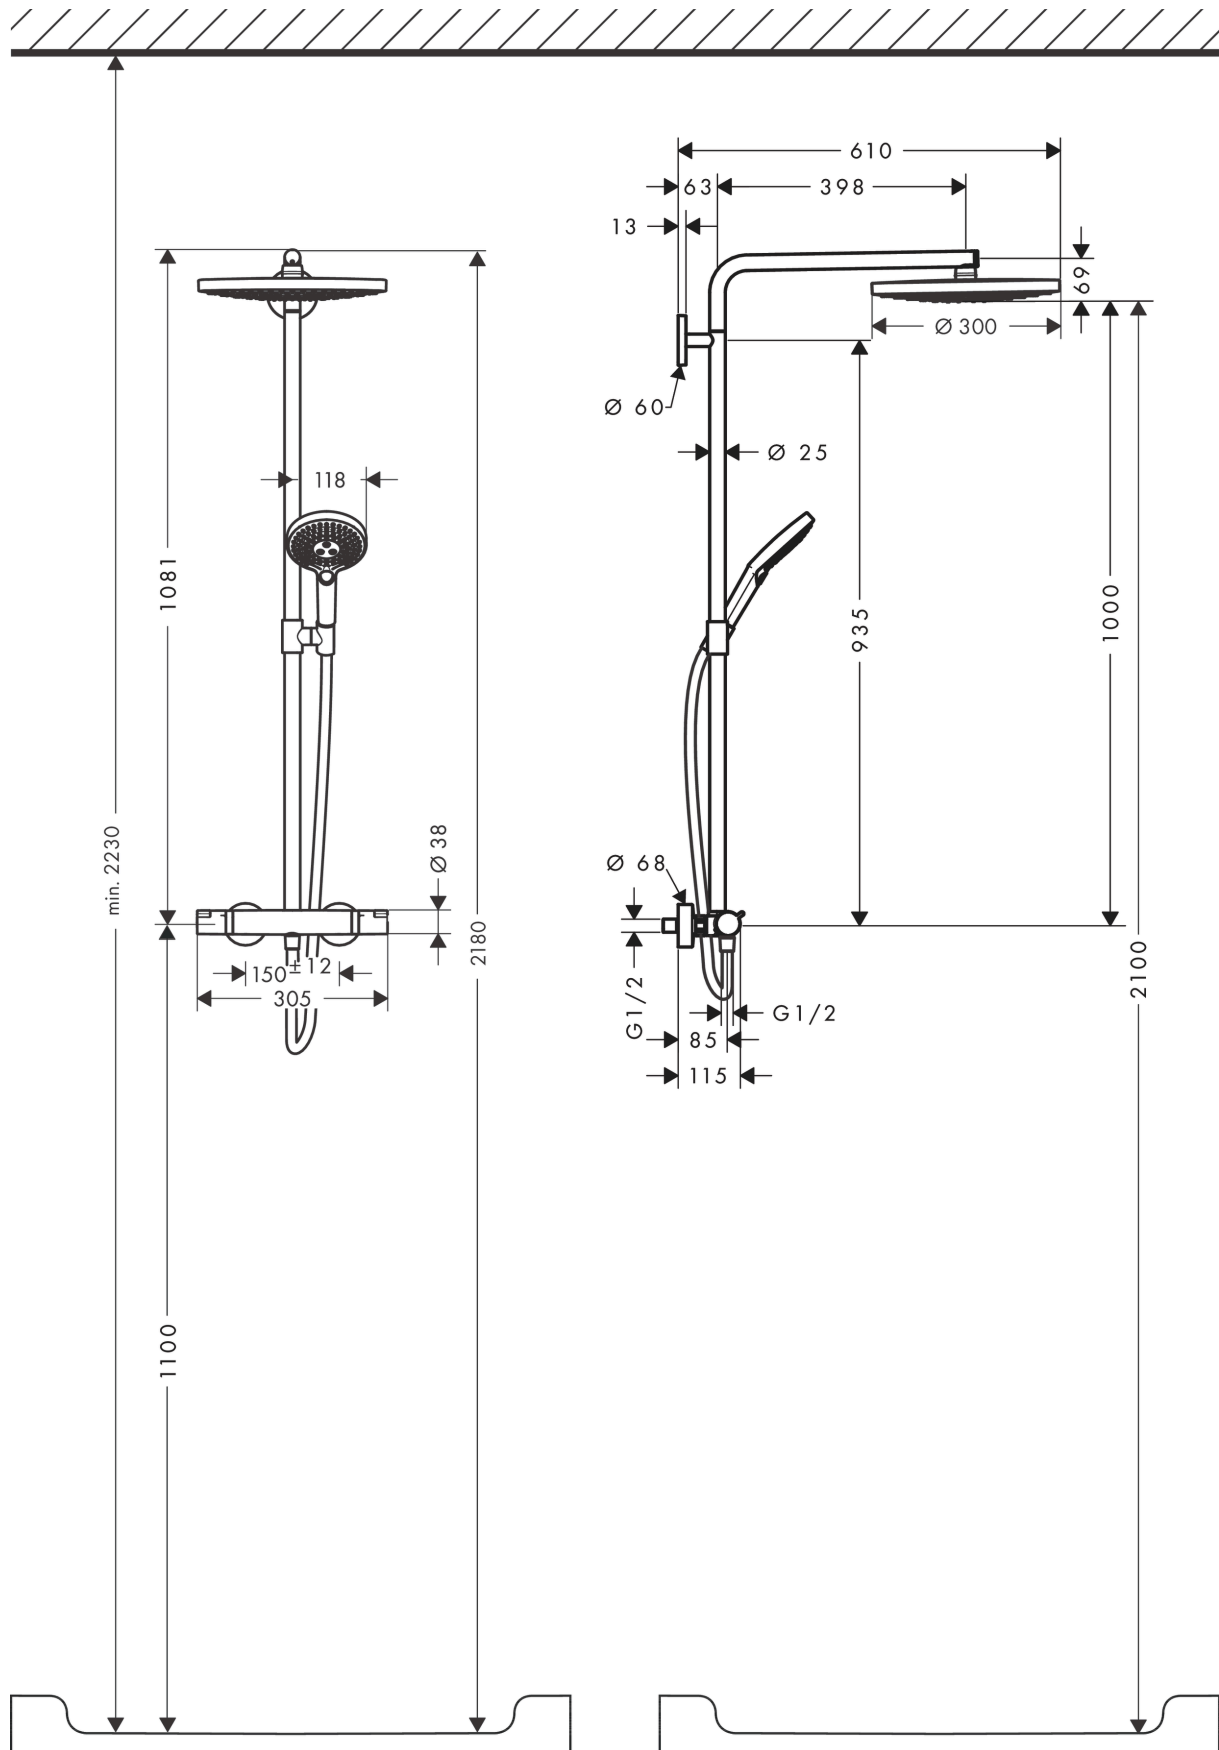

Raindance Select S
Showerpipe 300 2jet with thermostat
Surfaces: **White/Chrome** Article Number: **27133400**

Installation examples