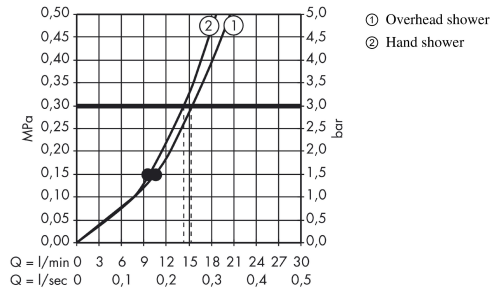

Raindance Select S
Showerpipe 300 2jet with thermostat
 Surfaces: **White/Chrome** Article Number: **27133400**

Description

product features

- consists of: overhead shower, hand shower, shower thermostat, shower hose, hand shower holder, shower bar
- overhead shower Raindance Select S 300 2jet
- shower head size: 300 mm
- spray type: RainAir, Rain
- convenient diversion via Select button
- spray disc surface in two variants: chrome or white
- height-adjustable hand shower holder
- shower bar diameter: 25 mm
- rising pipe can be shortened in height
- shower arm length: 460 mm
- swivel shower arm
- maximum flow rate at 3 bar: 15 l/min
- operating pressure: min. 1 bar/max. 10 bar
- thermostat Ecostat Comfort
- safety lock at 40° C
- adjustable hot water limitation
- outlets controlled via turning handle
- suitable for continuous flow water heaters
- installation type: exposed installation
- connection dimension DN15
- connection thread G 1/2
- centre distance 150 ± 12 mm

Technology

Product image

Scale drawing

Raindance Select S
Showerpipe 300 2jet with thermostat
 Surfaces: **White/Chrome** Article Number: **27133400**

Flowchart

Raindance Select S
Showerpipe 300 2jet with thermostat
 Surfaces: **White/Chrome** Article Number: **27133400**