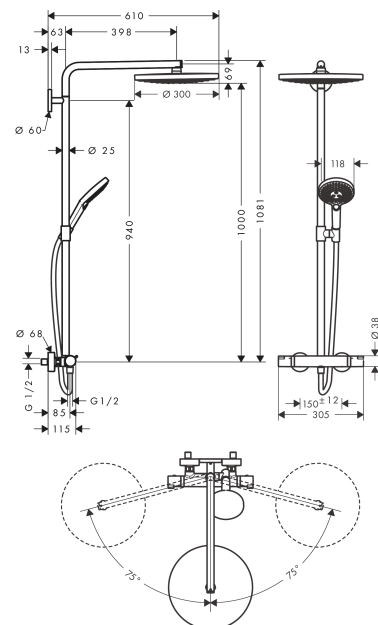

Scale drawing