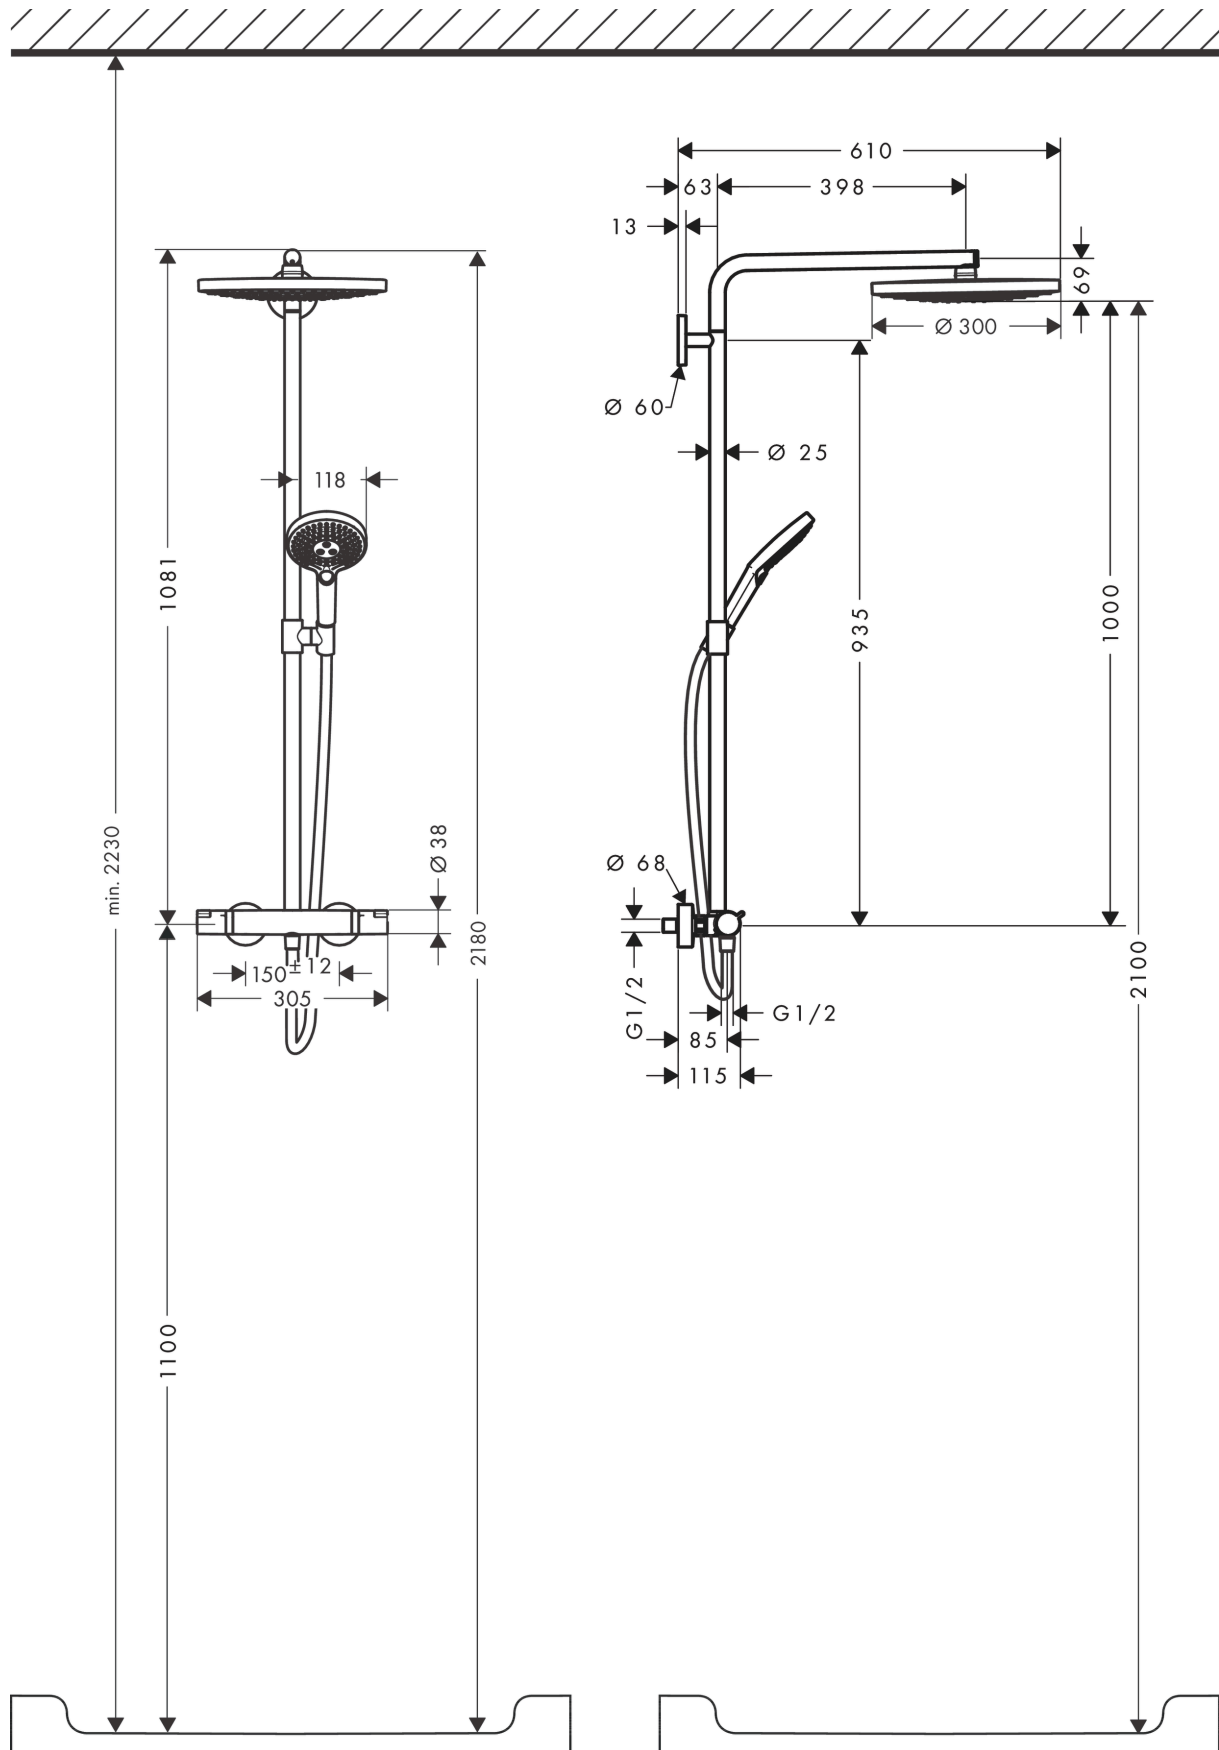

Raindance Select S
Showerpipe 300 2jet with thermostat
Surfaces: **Chrome** Article Number: **27133000**

Installation examples