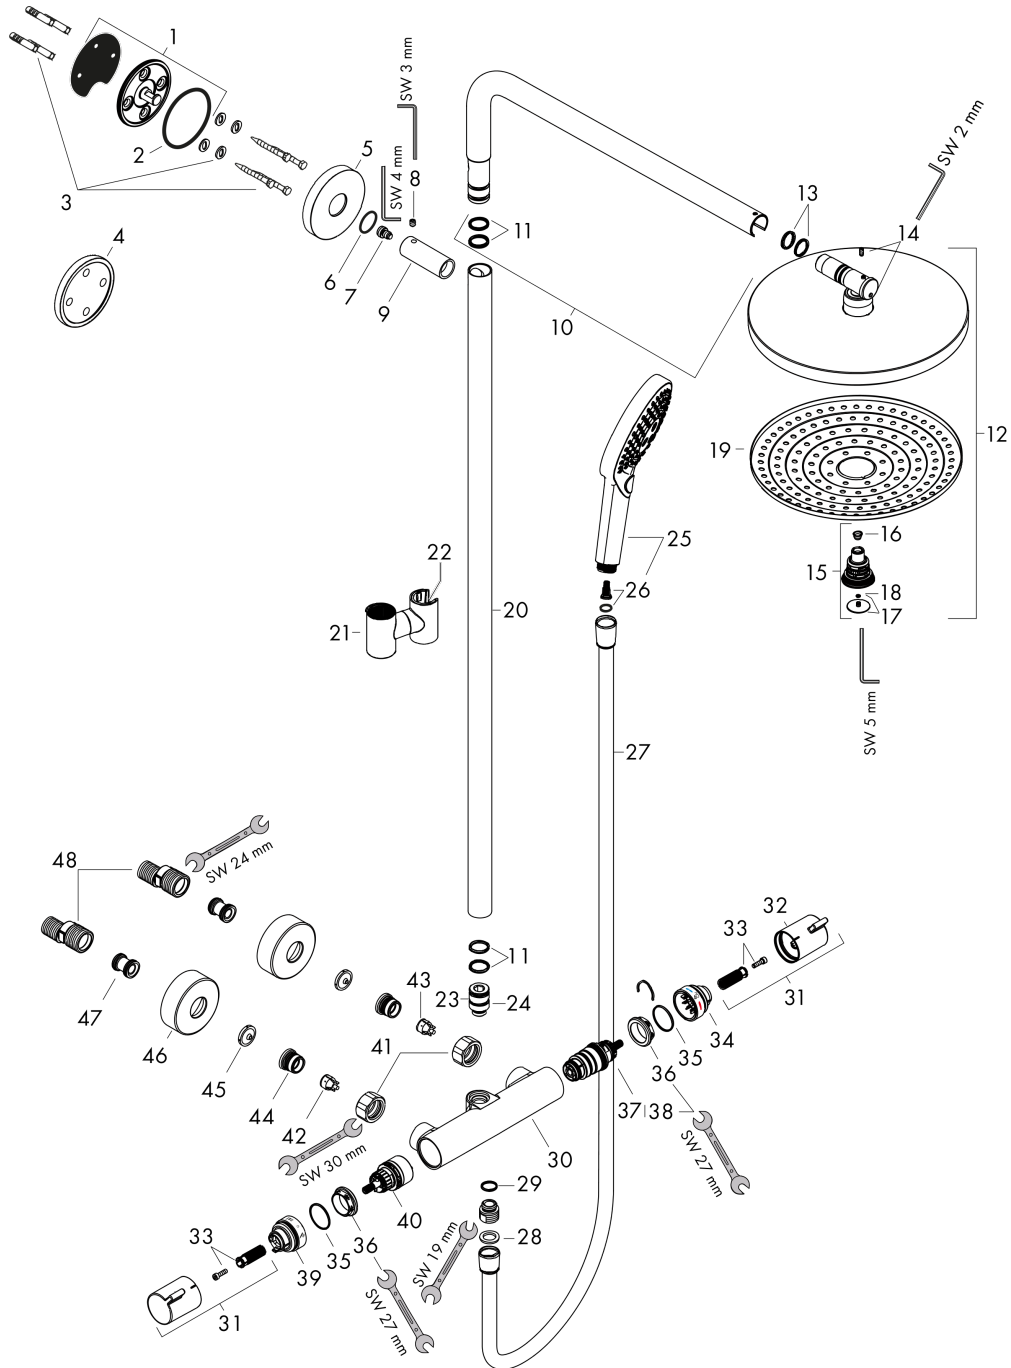

Raindance Select S
Showerpipe 300 2jet with thermostat
Surfaces: **Chrome** Article Number: **27133000**

Exploded Drawing

Year of production: >08/19

Raindance Select S
Showerpipe 300 2jet with thermostat
Surfaces: **Chrome** Article Number: **27133000**

Spare part list

Year of production: >08/19

Pos.	Description	Article Number	Price	PU
1	wall flange	95688000	-	1
2	O-Ring 50x2	98187000	-	1
3	mounting set	98716000	-	1
4	tile-matching-disk	95239000	-	1
5	escutcheon Ø 60 mm	95692000	-	1
6	O-ring 20x2	98165000	-	1
7	screw	92137000	-	1
8	hollow set screw M6x5	98447000	-	1
9	sleeve	92166000	-	1
10	shower arm	98493000	-	1
11	O-ring 17x2,5	98387000	-	1
12	head shower	98377000	-	1
13	O-ring 17x2	98199000	-	1
14	hollow set screw M4x10	97667000	-	1
15	selector assy	98343000	-	1
16	filter	97735000	-	1
17	cover	98344000	-	1
18	O-ring 3x1	98384000	-	1
19	spray body	92292000	-	1
20	pipe 930 mm	98496000	-	1
21	support, assy	95480000	-	1
22	hollow set screw M5x10	97672000	-	1
23	connecting thread	92861000	-	1
24	O-ring 12x2,25	98382000	-	1
25	handshower	26530000	-	1
26	filter insert	97708000	-	1
27	shower hose Isiflex'B 1,60 m	28276000	-	1
28	seal	98058000	-	1
29	O-ring 14x2	98129000	-	1
30	Thermostat	92850000	-	1
31	handle	95836000	-	1
32	pushbutton	92848000	-	1
33	handle fixing set	95843000	-	1
34	safety set	95839000	-	1
35	O-ring 26x1,5	98390000	-	1
36	nut	98913000	-	1
37	thermostat cartridge	98282000	-	1
38	cartridge for exchanged connections	92373000	-	1
39	stop ring for flow control	95927000	-	1
40	shut off unit with selector	98283000	-	1
41	set of nuts	96157000	-	1