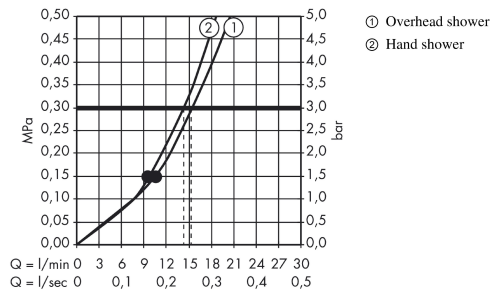

Raindance Select S
Showerpipe 300 2jet with thermostat
 Surfaces: **Chrome** Article Number: **27133000**

Description

product features

- consists of: overhead shower, hand shower, shower thermostat, shower hose, hand shower holder, shower bar
- overhead shower Raindance Select S 300 2jet
- shower head size: 300 mm
- spray type: RainAir, Rain
- convenient diversion via Select button
- spray disc surface in two variants: chrome or white
- height-adjustable hand shower holder
- shower bar diameter: 25 mm
- rising pipe can be shortened in height
- shower arm length: 460 mm
- swivel shower arm
- maximum flow rate at 3 bar: 15 l/min
- operating pressure: min. 1 bar/max. 10 bar
- thermostat Ecostat Comfort
- safety lock at 40° C
- adjustable hot water limitation
- outlets controlled via turning handle
- suitable for continuous flow water heaters
- installation type: exposed installation
- connection dimension DN15
- connection thread G 1/2
- centre distance 150 ± 12 mm

Technology

Product image

Scale drawing

Raindance Select S
Showerpipe 300 2jet with thermostat
 Surfaces: **Chrome** Article Number: **27133000**

Flowchart

Raindance Select S
Showerpipe 300 2jet with thermostat
 Surfaces: **Chrome** Article Number: **27133000**