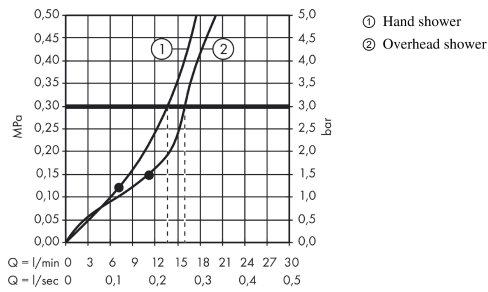

Raindance Select E

Showerpipe 300 2jet with ShowerTablet Select 300

Surfaces: **White/Chrome** Article Number: **27126400**

Description

product features

- consists of: overhead shower, hand shower, shower thermostat, shower hose, shower holder, shower bar
- overhead shower Raindance Select E 300 2jet
- shower head size: 300 x 160 mm
- spray type: RainAir, Rain
- convenient diversion via Select button
- spray disc surface in two variants: chrome or white
- ball-joint: overhead shower angle adjustable
- shelf made of safety glass
- surface of the shelf at color variant -000 = mirror glass, at color variant -400 = white glass
- hand shower wall support
- bar width: 40 mm
- shower arm length: 380 mm
- maximum flow rate at 3 bar: 16 l/min
- flow rate RainAir spray (at 3 bar): 16 l/min
- flow rate Rain spray (at 3 bar): 16 l/min
- operating pressure: min. 1,5 bar/max. 10 bar
- CoolContact thermostat: Prevents the housing from heating up, making showering even safer
- thermostat ShowerTablet Select 300
- isolated water conduction
- safety lock at 40° C
- adjustable hot water limitation
- convenient diversion via Select button
- installation type: exposed installation
- connection dimension DN15
- connection thread G ½
- centre distance 150 ± 12 mm
- in case of installation on existing G ¾ connections, adaptor no.02026000 must be used

Technology

Raindance Select E
Showerpipe 300 2jet with ShowerTablet Select 300
 Surfaces: **White/Chrome** Article Number: **27126400**

Product image

Scale drawing

Flowchart

Raindance Select E
Showerpipe 300 2jet with ShowerTablet Select 300
 Surfaces: **White/Chrome** Article Number: **27126400**