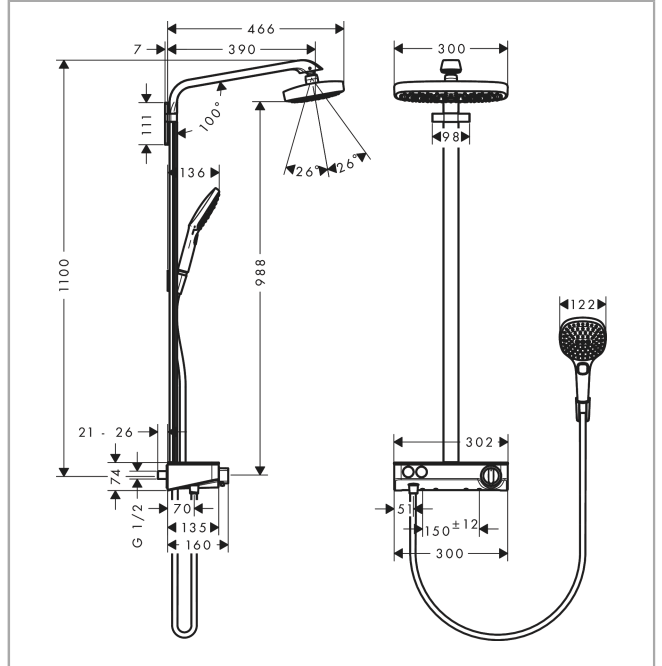

Raindance Select E

Showerpipe 300 2jet with ShowerTablet Select 300

Surfaces: **White/Chrome** Article Number: **27126400**

Description

product features

- consists of: overhead shower, hand shower, shower thermostat, shower hose, shower holder, shower bar
- overhead shower Raindance Select E 300 2jet
- shower head size: 300 x 160 mm
- spray type: RainAir, Rain
- convenient diversion via Select button
- spray disc surface in two variants: chrome or white
- ball-joint: overhead shower angle adjustable
- shelf made of safety glass
- surface of the shelf at color variant -000 = mirror glass, at color variant -400 = white glass
- hand shower wall support
- bar width: 40 mm
- shower arm length: 380 mm
- maximum flow rate at 3 bar: 16 l/min
- flow rate RainAir spray (at 3 bar): 16 l/min
- flow rate Rain spray (at 3 bar): 16 l/min
- operating pressure: min. 1,5 bar/max. 10 bar
- CoolContact thermostat: Prevents the housing from heating up, making showering even safer
- thermostat ShowerTablet Select 300
- isolated water conduction
- safety lock at 40° C
- adjustable hot water limitation
- convenient diversion via Select button
- installation type: exposed installation
- connection dimension DN15
- connection thread G ½
- centre distance 150 ± 12 mm
- in case of installation on existing G ¾ connections, adaptor no.02026000 must be used

Technology

Raindance Select E
Showerpipe 300 2jet with ShowerTablet Select 300
 Surfaces: **White/Chrome** Article Number: **27126400**

Product image

Scale drawing

Flowchart

Raindance Select E
Showerpipe 300 2jet with ShowerTablet Select 300
 Surfaces: **White/Chrome** Article Number: **27126400**