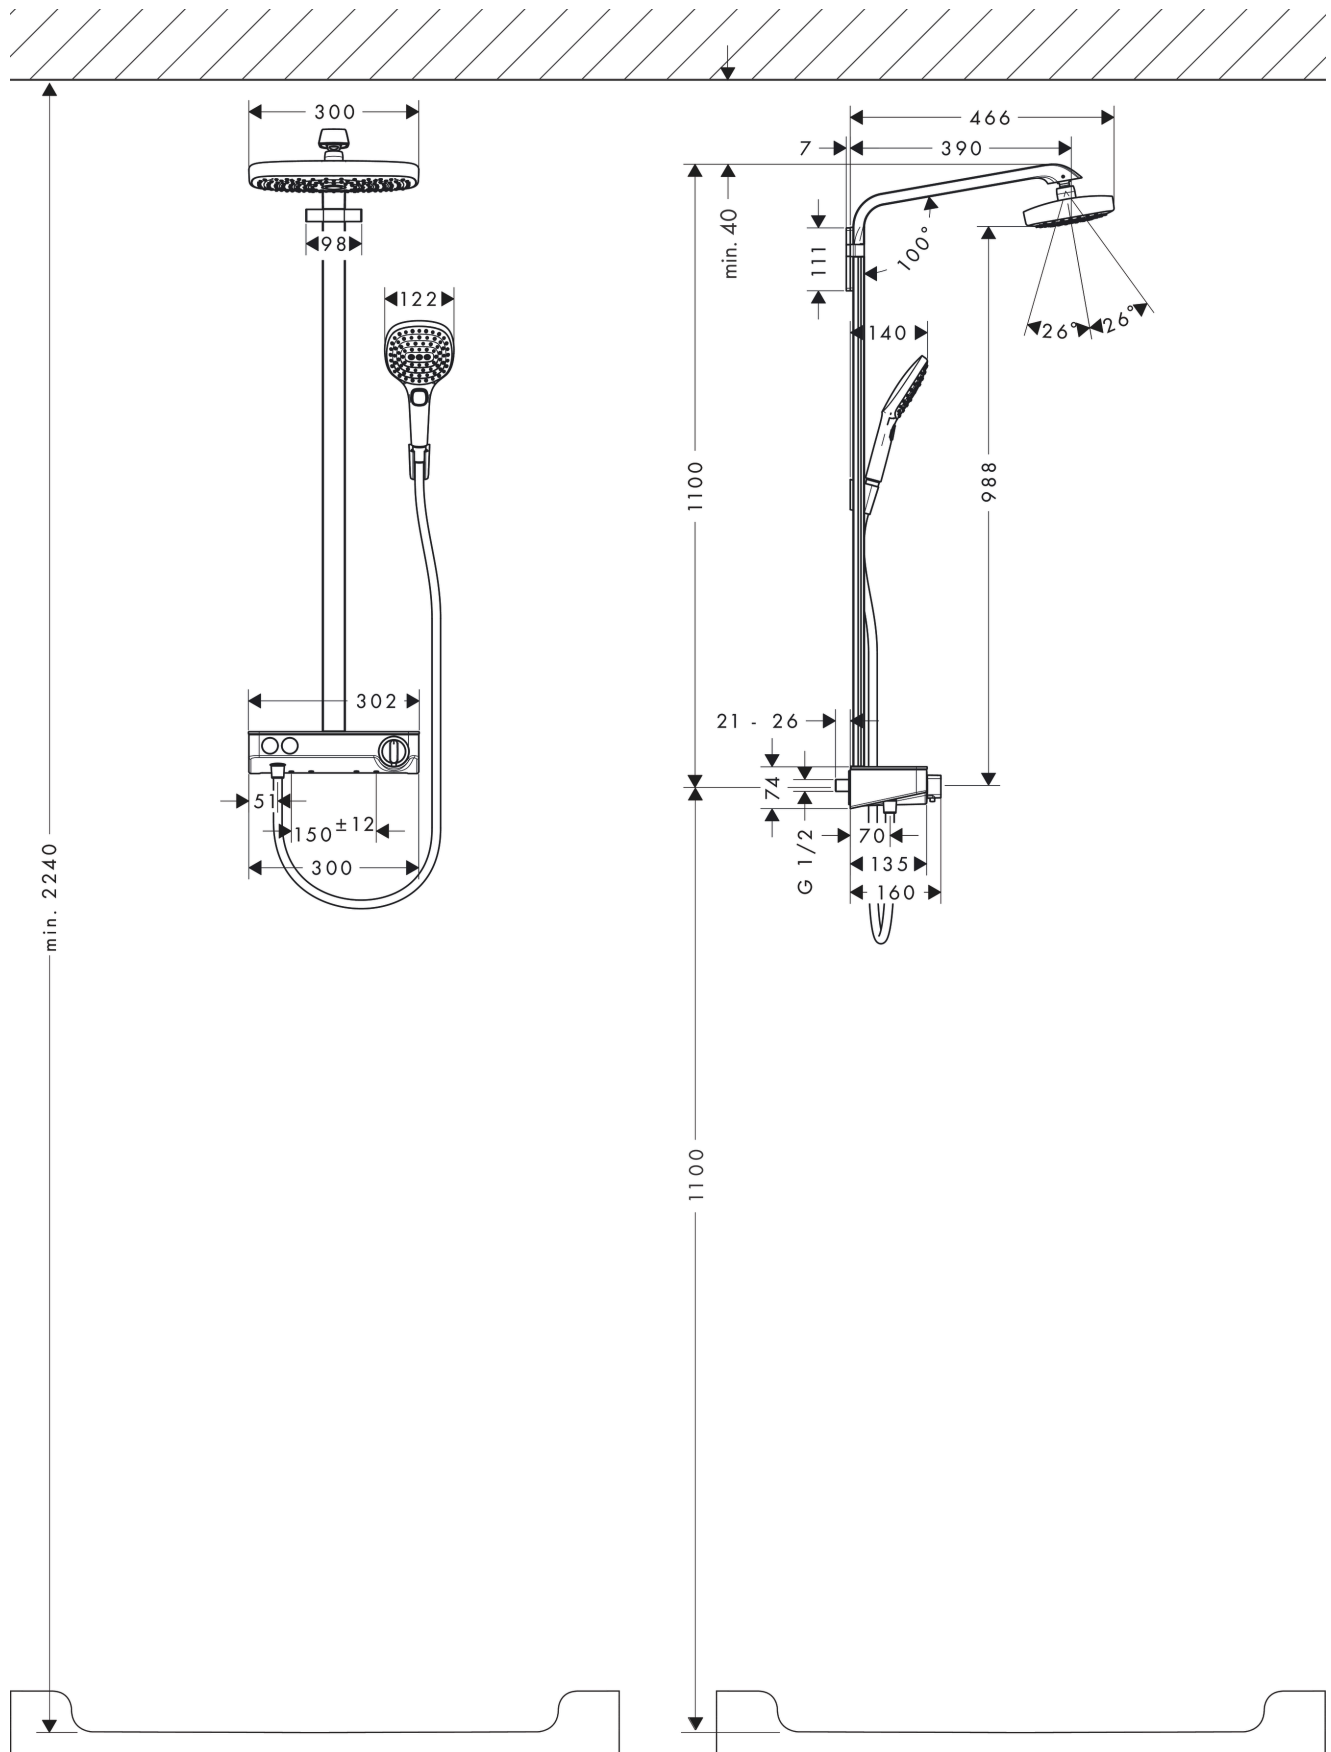

Raindance Select E

Showerpipe 300 2jet with ShowerTablet Select 300

Surfaces: **White/Chrome** Article Number: **27126400**

Description

product features

- consists of: overhead shower, hand shower, shower thermostat, shower hose, shower holder, shower bar
- overhead shower Raindance Select E 300 2jet
- shower head size: 300 x 160 mm
- spray type: RainAir, Rain
- convenient diversion via Select button
- spray disc surface in two variants: chrome or white
- ball-joint: overhead shower angle adjustable
- shelf made of safety glass
- surface of the shelf at color variant -000 = mirror glass, at color variant -400 = white glass
- hand shower wall support
- bar width: 40 mm
- shower arm length: 380 mm
- maximum flow rate at 3 bar: 16 l/min
- flow rate RainAir spray (at 3 bar): 16 l/min
- flow rate Rain spray (at 3 bar): 16 l/min
- operating pressure: min. 1,5 bar/max. 10 bar
- CoolContact thermostat: Prevents the housing from heating up, making showering even safer
- thermostat ShowerTablet Select 300
- isolated water conduction
- safety lock at 40° C
- adjustable hot water limitation
- convenient diversion via Select button
- installation type: exposed installation
- connection dimension DN15
- connection thread G ½
- centre distance 150 ± 12 mm
- in case of installation on existing G ¾ connections, adaptor no.02026000 must be used

Technology

Raindance Select E
Showerpipe 300 2jet with ShowerTablet Select 300
 Surfaces: **White/Chrome** Article Number: **27126400**

Product image

Scale drawing

Flowchart

Raindance Select E
Showerpipe 300 2jet with ShowerTablet Select 300
 Surfaces: **White/Chrome** Article Number: **27126400**

Installation examples

Raindance Select E
Showerpipe 300 2jet with ShowerTablet Select 300
 Surfaces: **White/Chrome** Article Number: **27126400**

Exploded Drawing

Year of production: **08/15 - 12/20**

Raindance Select E
Showerpipe 300 2jet with ShowerTablet Select 300
 Surfaces: **White/Chrome** Article Number: **27126400**