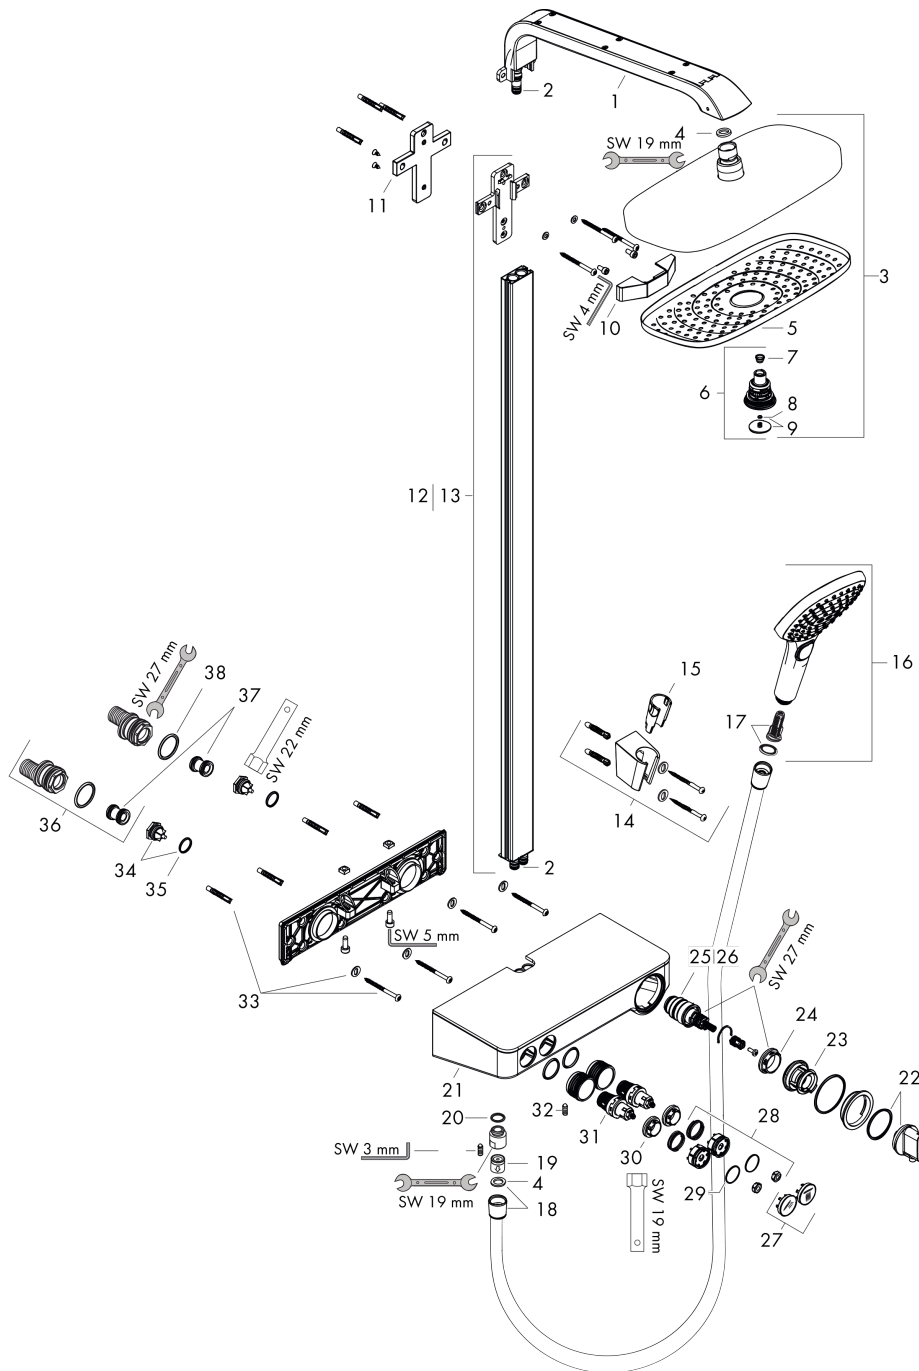

Raindance Select E
Showerpipe 300 2jet with ShowerTablet Select 300
Surfaces: **White/Chrome** Article Number: **27126400**

Exploded Drawing

Year of production: **08/15 - 12/20**

Raindance Select E
Showerpipe 300 2jet with ShowerTablet Select 300
Surfaces: **White/Chrome** Article Number: **27126400**

Spare part list

Year of production: 08/15 - 12/20

Pos.	Description	Article Number	Price	PU
1	shower arm	92144000	-	1
2	O-ring 9x1,5	98117000	-	1
3	head shower	27384400	-	1
4	seal	98058000	-	1
5	spray body	92126450	-	1
6	selector assy	98343000	-	1
7	filter	97735000	-	1
8	O-ring 3x1	98384000	-	1
9	cover	98344000	-	1
10	cover	92142000	-	1
11	tile-matching-disk	92143000	-	1
12	pipe with cover (900 mm)	92141000	-	1
13	pipe with cover (1000 mm)	92467000	-	1
14	shower holder	28331000	-	1
15	guide	98918000	-	1
16	handshower	26520400	-	1
17	filter insert	97708000	-	1
18	shower hose Isiflex'B 1,60 m	28276000	-	1
19	set of non return valves DW 15	94074000	-	1
20	O-ring 14x2	98129000	-	1
21	escutcheon	92164400	-	1
22	handle for thermostat	98369000	-	1
23	safety set	98370000	-	1
24	nut	98913000	-	1
25	thermostat cartridge	98282000	-	1
26	cartridge for exchanged connections	92373000	-	1
27	set of symbols	98367000	-	1
28	spring with sleeve	92340000	-	1
29	O-ring 20x1	98140000	-	1
30	nut	98368000	-	1
31	shut off unit	95758000	-	1
32	hollow set screw M6x16 including o-ring 29x3	98372000	-	1
33	mounting set	96179000	-	1
34	non return valve (pressure-resistant up to 2 MPa)	95773000	-	1
35	O-ring 17x2	98199000	-	1
36	set of S-unions	95772000	-	1
37	O-ring 29x3	98371000	-	1
38	noise reduction	96429000	-	1
a	shut off unit (special)	92361000	-	1
b	O-ring 13x1,5	98475000	-	1