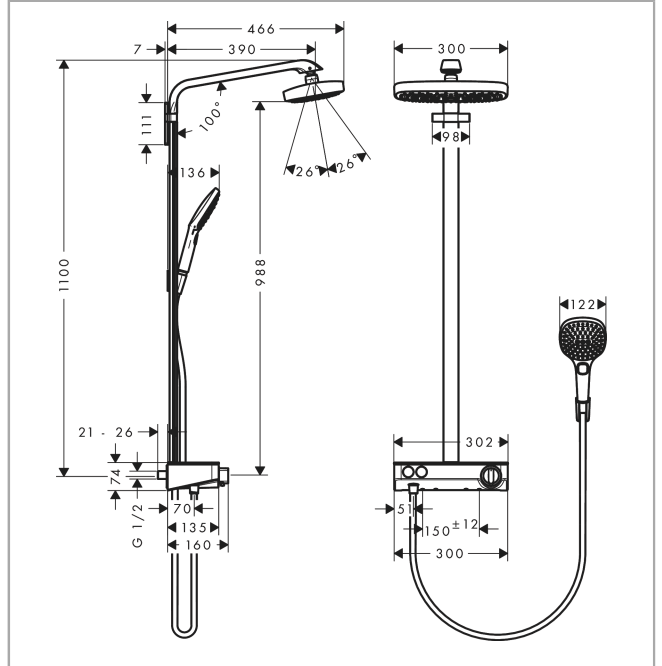

### product features

- consists of: overhead shower, hand shower, shower thermostat, shower hose, shower holder, shower bar
- overhead shower Raindance Select E 300 2jet
- shower head size: 300 x 160 mm
- spray type: RainAir, Rain
- convenient diversion via Select button
- spray disc surface in two variants: chrome or white
- ball-joint: overhead shower angle adjustable
- shelf made of safety glass
- surface of the shelf at color variant -000 = mirror glass, at color variant -400 = white glass
- hand shower wall support
- bar width: 40 mm
- shower arm length: 380 mm
- maximum flow rate at 3 bar: 16 l/min
- flow rate RainAir spray (at 3 bar): 16 l/min
- flow rate Rain spray (at 3 bar): 16 l/min
- operating pressure: min. 1,5 bar/max. 10 bar
- CoolContact thermostat: Prevents the housing from heating up, making showering even safer
- thermostat ShowerTablet Select 300
- isolated water conduction
- safety lock at 40° C
- adjustable hot water limitation
- convenient diversion via Select button
- installation type: exposed installation
- connection dimension DN15
- connection thread G ½
- centre distance 150 ± 12 mm
- in case of installation on existing G ¾ connections, adaptor no.02026000 must be used

## Technology

**Raindance Select E**  
**Showerpipe 300 2jet with ShowerTablet Select 300**  
 Surfaces: **Chrome** Article Number: **27126000**

Product image

Scale drawing

Flowchart

**Raindance Select E**  
**Showerpipe 300 2jet with ShowerTablet Select 300**  
 Surfaces: **Chrome** Article Number: **27126000**