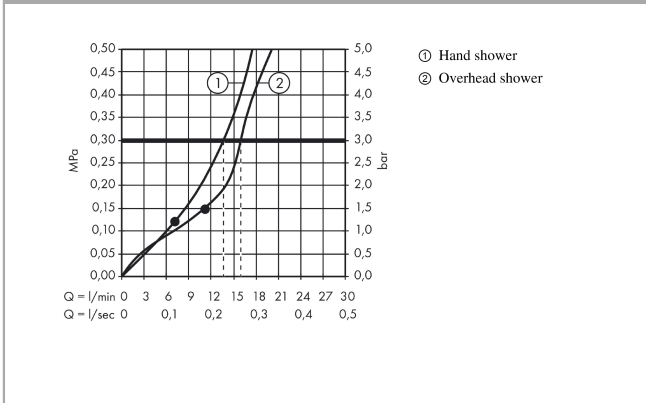

### product features

- consists of: overhead shower, hand shower, shower thermostat, shower hose, shower holder, shower bar
- overhead shower Raindance Select E 300 2jet
- shower head size: 300 x 160 mm
- spray type: RainAir, Rain
- convenient diversion via Select button
- spray disc surface in two variants: chrome or white
- ball-joint: overhead shower angle adjustable
- shelf made of safety glass
- surface of the shelf at color variant -000 = mirror glass, at color variant -400 = white glass
- hand shower wall support
- bar width: 40 mm
- shower arm length: 380 mm
- maximum flow rate at 3 bar: 16 l/min
- flow rate RainAir spray (at 3 bar): 16 l/min
- flow rate Rain spray (at 3 bar): 16 l/min
- operating pressure: min. 1,5 bar/max. 10 bar
- CoolContact thermostat: Prevents the housing from heating up, making showering even safer
- thermostat ShowerTablet Select 300
- isolated water conduction
- safety lock at 40° C
- adjustable hot water limitation
- convenient diversion via Select button
- installation type: exposed installation
- connection dimension DN15
- connection thread G ½
- centre distance 150 ± 12 mm
- in case of installation on existing G ¾ connections, adaptor no.02026000 must be used

## Technology

**Raindance Select E**  
**Showerpipe 300 2jet with ShowerTablet Select 300**  
 Surfaces: **Chrome** Article Number: **27126000**

Product image

Scale drawing

Flowchart

**Raindance Select E**  
**Showerpipe 300 2jet with ShowerTablet Select 300**  
 Surfaces: **Chrome** Article Number: **27126000**