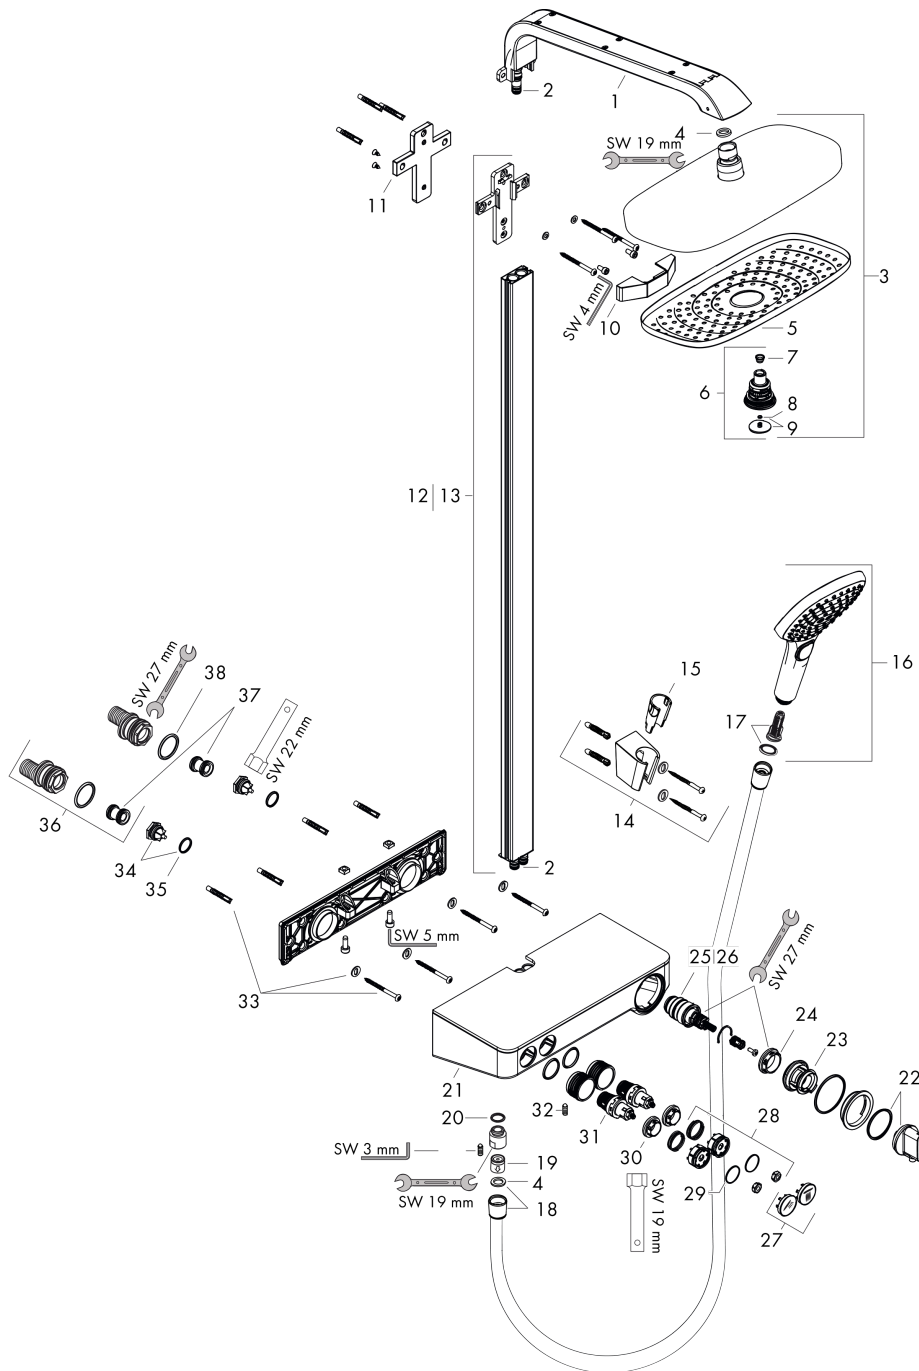

Raindance Select E
Showerpipe 300 2jet with ShowerTablet Select 300
Surfaces: **Chrome** Article Number: **27126000**

Exploded Drawing

Year of production: **08/15 - 12/20**

Raindance Select E
Showerpipe 300 2jet with ShowerTablet Select 300
Surfaces: **Chrome** Article Number: **27126000**

Spare part list

Year of production: 08/15 - 12/20

Pos.	Description	Article Number	Price	PU
1	shower arm	92144000	-	1
2	O-ring 9x1,5	98117000	-	1
3	head shower	27384000	-	1
4	seal	98058000	-	1
5	spray body	92126000	-	1
6	selector assy	98343000	-	1
7	filter	97735000	-	1
8	O-ring 3x1	98384000	-	1
9	cover	98344000	-	1
10	cover	92142000	-	1
11	tile-matching-disk	92143000	-	1
12	pipe with cover (900 mm)	92141000	-	1
13	pipe with cover (1000 mm)	92467000	-	1
14	shower holder	28331000	-	1
15	guide	98918000	-	1
16	handshower	26520000	-	1
17	filter insert	97708000	-	1
18	shower hose Isiflex'B 1,60 m	28276000	-	1
19	set of non return valves DW 15	94074000	-	1
20	O-ring 14x2	98129000	-	1
21	escutcheon	92164000	-	1
22	handle for thermostat	98369000	-	1
23	safety set	98370000	-	1
24	nut	98913000	-	1
25	thermostat cartridge	98282000	-	1
26	cartridge for exchanged connections	92373000	-	1
27	set of symbols	98367000	-	1
28	spring with sleeve	92340000	-	1
29	O-ring 20x1	98140000	-	1
30	nut	98368000	-	1
31	shut off unit	95758000	-	1
32	hollow set screw M6x16 including o-ring 29x3	98372000	-	1
33	mounting set	96179000	-	1
34	non return valve (pressure-resistant up to 2 MPa)	95773000	-	1
35	O-ring 17x2	98199000	-	1
36	set of S-unions	95772000	-	1
37	noise reduction	96429000	-	1
38	O-ring 29x3	98371000	-	1
a	shut off unit (special)	92361000	-	1
b	O-ring 13x1,5	98475000	-	1