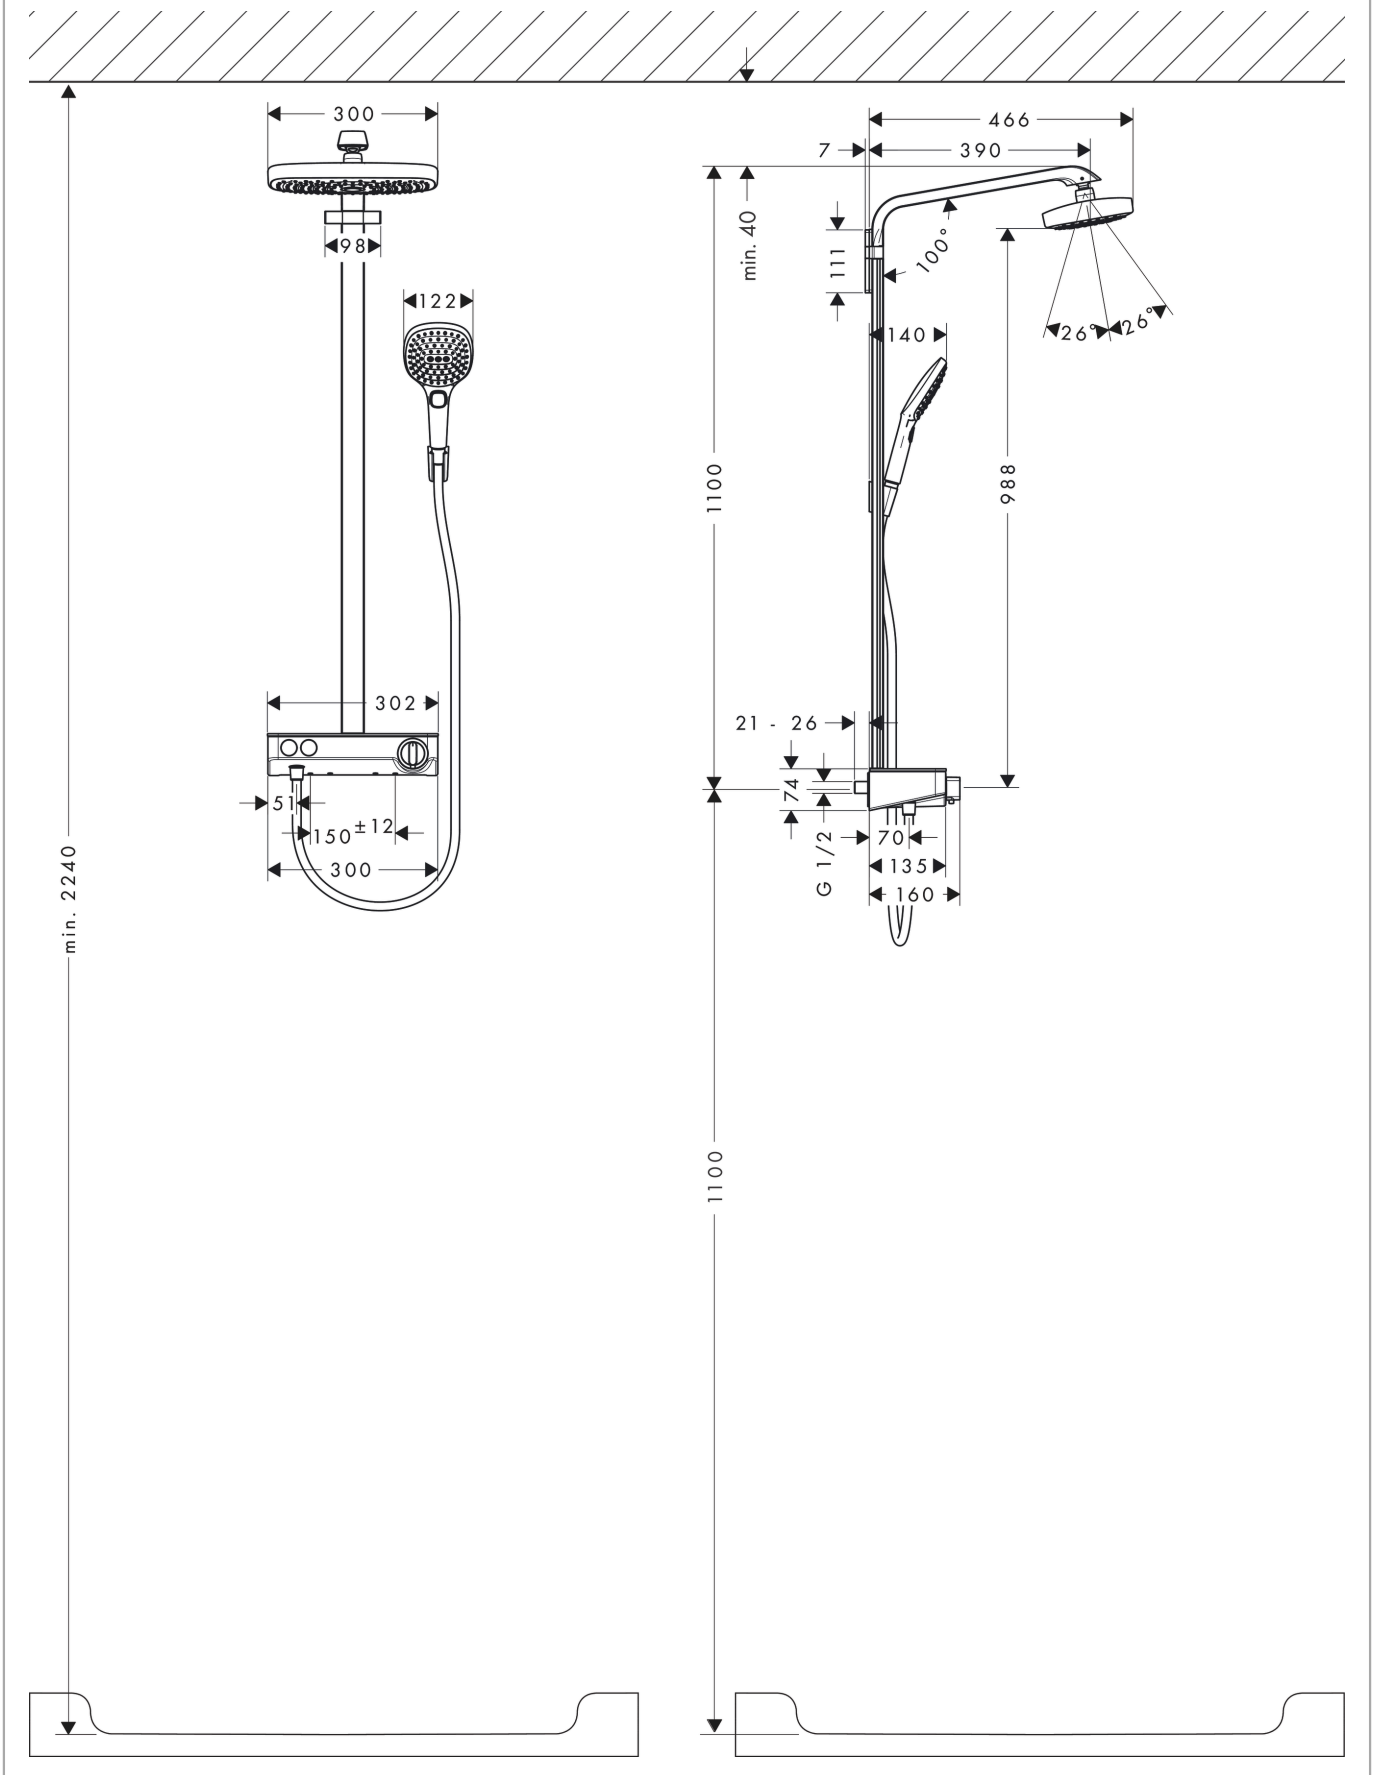

Raindance Select E
Showerpipe 300 2jet with ShowerTablet Select 300
Surfaces: **Chrome** Article Number: **27126000**

Installation examples