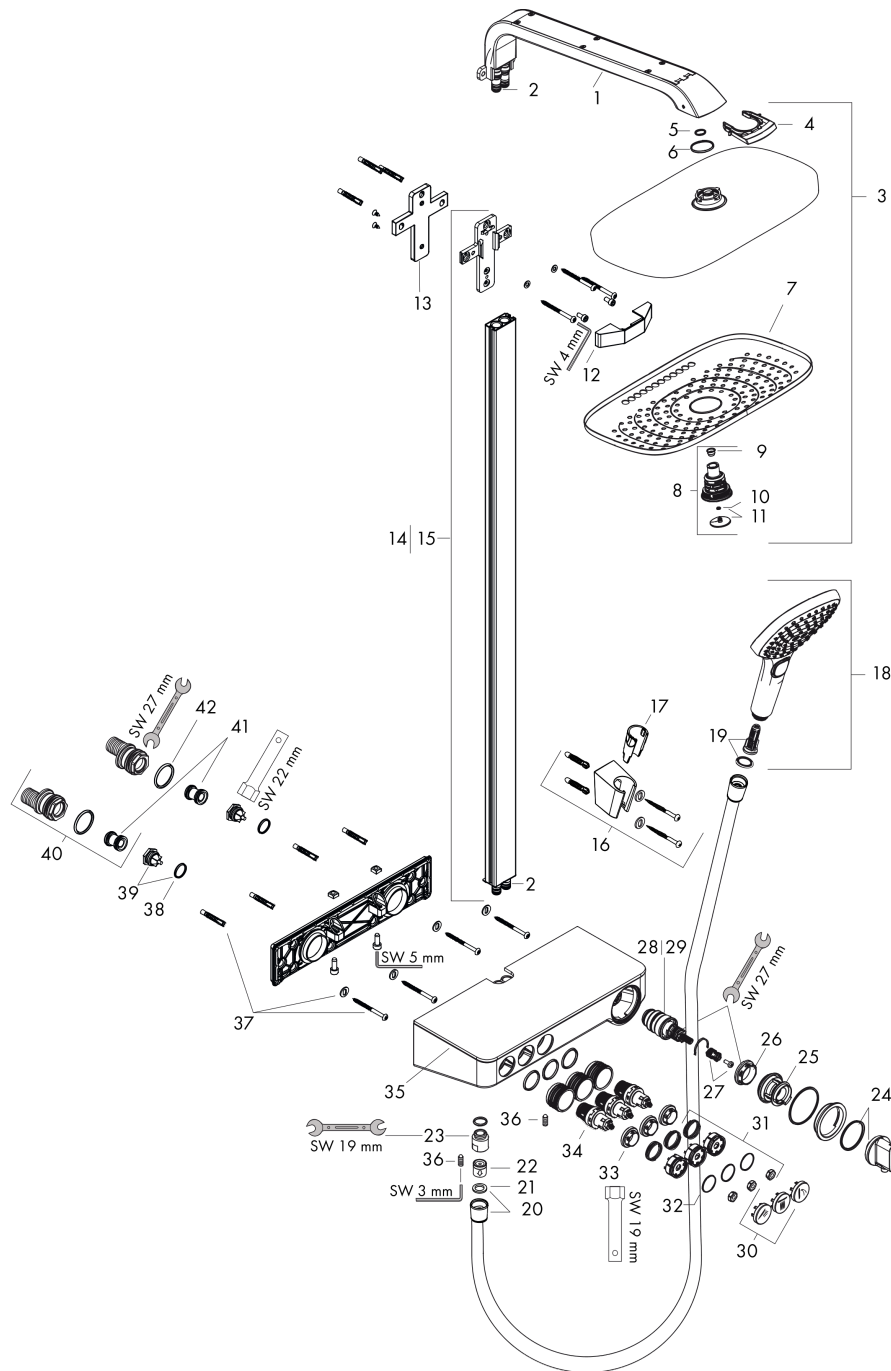

Raindance Select E
Showerpipe 300 3jet with ShowerTablet Select 300
Surfaces: **White/Chrome** Article Number: **27127400**

Exploded Drawing

Year of production: >06/13

Raindance Select E
Showerpipe 300 3jet with ShowerTablet Select 300
Surfaces: **White/Chrome** Article Number: **27127400**

Spare part list

Year of production: >06/13

Pos.	Description	Article Number	Price	PU
1	shower arm	92140000	-	1
2	O-ring 9x1,5	98117000	-	1
3	head shower	92139400	-	1
4	cramp	98481000	-	1
5	O-ring 12x1,5	98430000	-	1
6	O-Ring 28x2	98194000	-	1
7	spray body	92148400	-	1
8	selector assy	98343000	-	1
9	filter	97735000	-	1
10	O-ring 3x1	98384000	-	1
11	cover	98344000	-	1
12	cover	92142000	-	1
13	tile-matching-disk	92143000	-	1
14	pipe with cover (900 mm)	92141000	-	1
15	pipe with cover (1000 mm)	92467000	-	1
16	shower holder	28331000	-	1
17	guide	98918000	-	1
18	handshower	26520400	-	1
19	filter insert	97708000	-	1
20	shower hose Isiflex'B 1,60 m	28276000	-	1
21	seal	98058000	-	1
22	set of non return valves DW 15	94074000	-	1
23	O-ring 14x2	98129000	-	1
24	handle for thermostat	98369000	-	1
25	safety set	98370000	-	1
26	nut	98913000	-	1
27	handle fixing set	92136000	-	1
28	thermostat cartridge	98282000	-	1
29	cartridge for exchanged connections	92373000	-	1
30	set of symbols	98367000	-	1
31	spring with sleeve	92340000	-	1
32	O-ring 20x1	98140000	-	1
33	nut	98368000	-	1
34	shut off unit	95758000	-	1
35	escutcheon	92165400	-	1
36	hollow set screw M6x16 including o-ring 29x3	98372000	-	1
37	mounting set	96179000	-	1
38	O-ring 17x2	98199000	-	1
39	non return valve (pressure-resistant up to 2 MPa)	95773000	-	1
40	set of S-unions	95772000	-	1
41	noise reduction	96429000	-	1