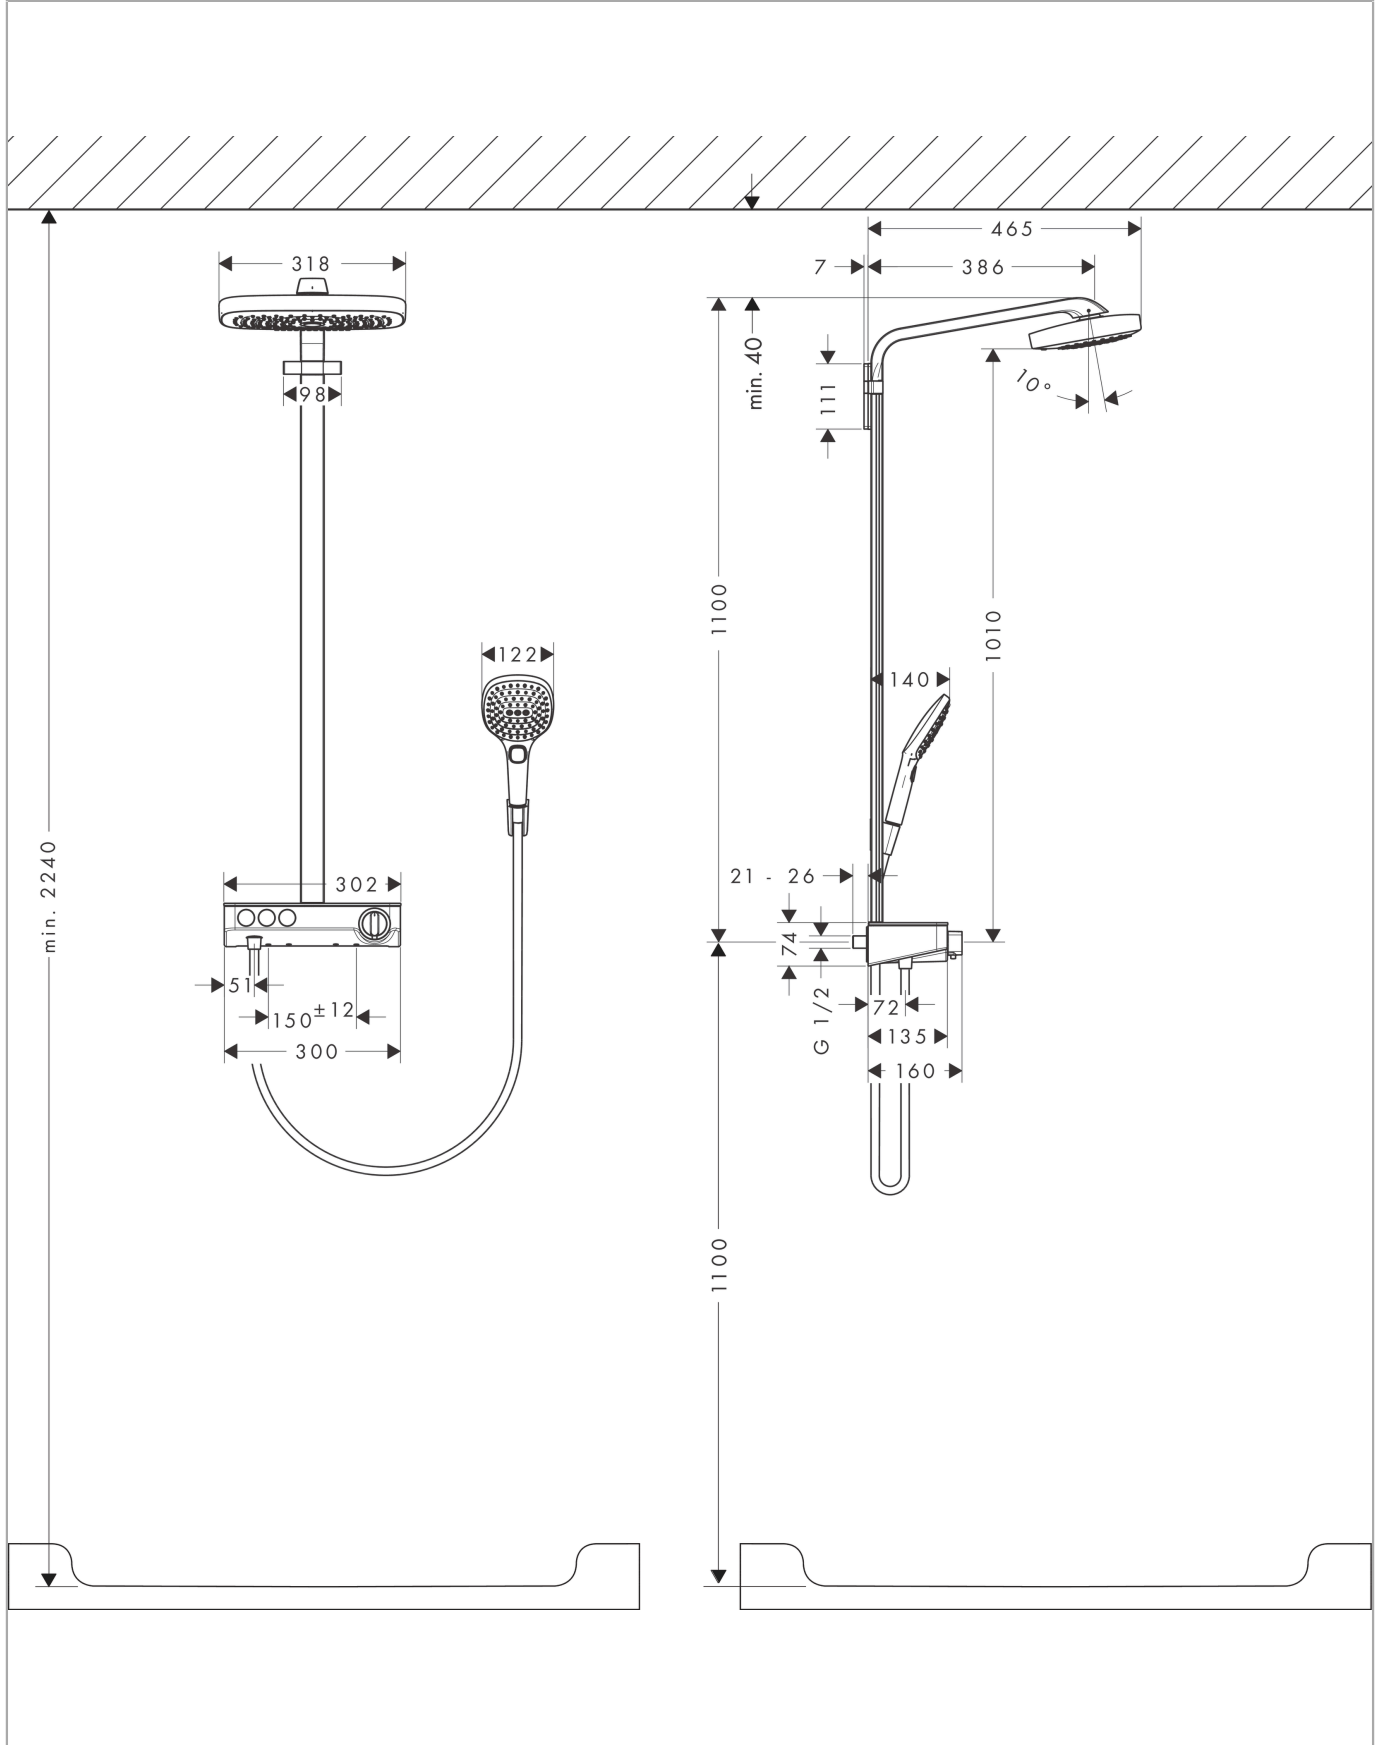

Raindance Select E
Showerpipe 300 3jet with ShowerTablet Select 300
Surfaces: **White/Chrome** Article Number: **27127400**

Installation examples