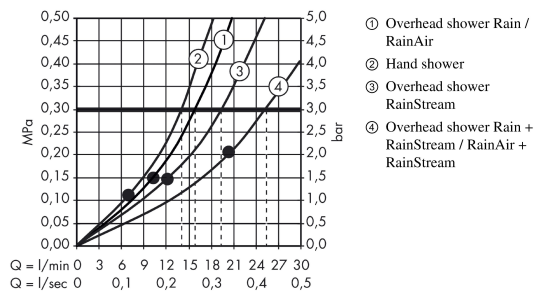

Raindance Select E

Showerpipe 300 3jet with ShowerTablet Select 300

Surfaces: **White/Chrome** Article Number: **27127400**

Description

product features

- consists of: overhead shower, hand shower, shower thermostat, shower hose, shower holder
- overhead shower Raindance Select E 300 3jet
- shower head size: 300 x 190 mm
- spray type: RainAir, Rain, RainStream
- convenient diversion via Select button
- spray disc surface in two variants: chrome or white
- shelf made of safety glass
- surface of the shelf at color variant -000 = mirror glass, at color variant -400 = white glass
- bar width: 40 mm
- shower arm length: 380 mm
- maximum flow rate at 3 bar: 19 l/min
- flow rate RainAir spray (at 3 bar): 16 l/min
- flow rate Rain spray (at 3 bar): 16 l/min
- flow rate RainStream spray (at 3 bar): 19 l/min
- operating pressure: min. 2 bar/max. 10 bar
- CoolContact thermostat: Prevents the housing from heating up, making showering even safer
- thermostat ShowerTablet Select 300
- isolated water conduction
- safety lock at 40° C
- adjustable hot water limitation
- convenient diversion via Select button
- installation type: exposed installation
- connection dimension DN15
- connection thread G ½
- centre distance 150 ± 12 mm
- in case of installation on existing G ¾ connections, adaptor no.02026000 must be used

Technology

Raindance Select E
Showerpipe 300 3jet with ShowerTablet Select 300
 Surfaces: **White/Chrome** Article Number: **27127400**

Product image

Scale drawing

Flowchart

Raindance Select E
Showerpipe 300 3jet with ShowerTablet Select 300
 Surfaces: **White/Chrome** Article Number: **27127400**