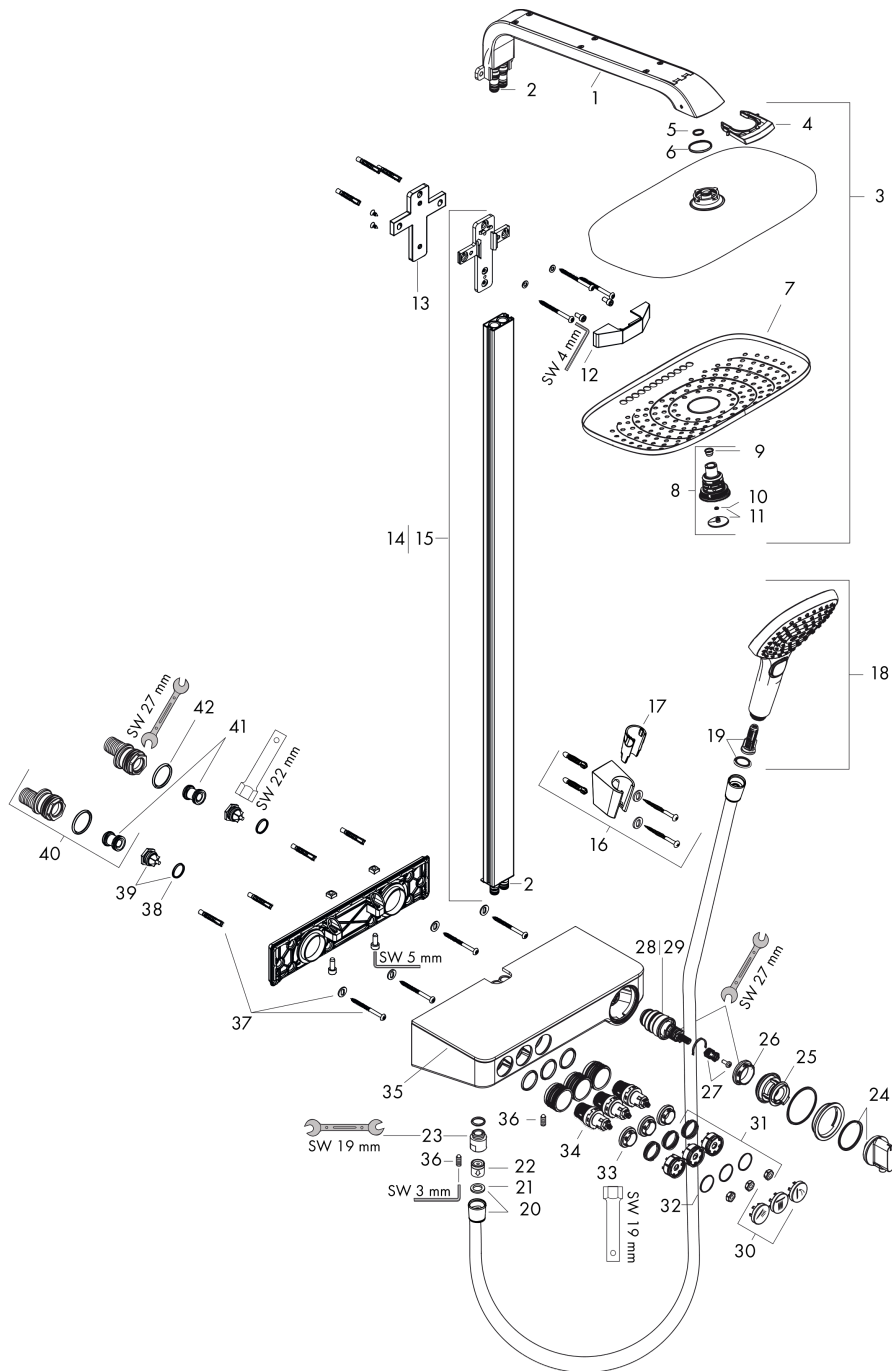

Raindance Select E
Showerpipe 300 3jet with ShowerTablet Select 300
Surfaces: **Chrome** Article Number: **27127000**

Exploded Drawing

Year of production: >06/13

Raindance Select E
Showerpipe 300 3jet with ShowerTablet Select 300
Surfaces: **Chrome** Article Number: **27127000**

Spare part list

Year of production: >06/13

Pos.	Description	Article Number	Price	PU
1	shower arm	92140000	-	1
2	O-ring 9x1,5	98117000	-	1
3	head shower	92139000	-	1
4	cramp	98481000	-	1
5	O-ring 12x1,5	98430000	-	1
6	O-Ring 28x2	98194000	-	1
7	spray body	92148000	-	1
8	selector assy	98343000	-	1
9	filter	97735000	-	1
10	O-ring 3x1	98384000	-	1
11	cover	98344000	-	1
12	cover	92142000	-	1
13	tile-matching-disk	92143000	-	1
14	pipe with cover (900 mm)	92141000	-	1
15	pipe with cover (1000 mm)	92467000	-	1
16	shower holder	28331000	-	1
17	guide	98918000	-	1
18	handshower	26520000	-	1
19	filter insert	97708000	-	1
20	shower hose Isiflex'B 1,60 m	28276000	-	1
21	seal	98058000	-	1
22	set of non return valves DW 15	94074000	-	1
23	O-ring 14x2	98129000	-	1
24	handle for thermostat	98369000	-	1
25	safety set	98370000	-	1
26	nut	98913000	-	1
27	handle fixing set	92136000	-	1
28	thermostat cartridge	98282000	-	1
29	cartridge for exchanged connections	92373000	-	1
30	set of symbols	98367000	-	1
31	spring with sleeve	92340000	-	1
32	O-ring 20x1	98140000	-	1
33	nut	98368000	-	1
34	shut off unit	95758000	-	1
35	escutcheon	92165000	-	1
36	hollow set screw M6x16 including o-ring 29x3	98372000	-	1
37	mounting set	96179000	-	1
38	O-ring 17x2	98199000	-	1
39	non return valve (pressure-resistant up to 2 MPa)	95773000	-	1
40	set of S-unions	95772000	-	1
41	noise reduction	96429000	-	1