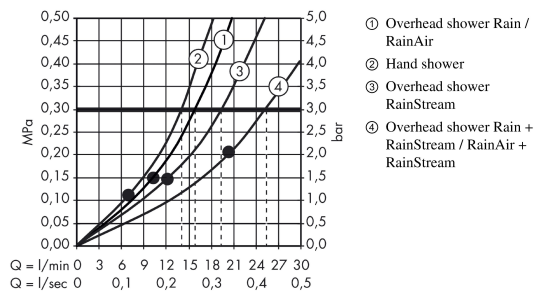

Raindance Select E
Showerpipe 300 3jet with ShowerTablet Select 300
 Surfaces: **Chrome** Article Number: **27127000**

Description

product features

- consists of: overhead shower, hand shower, shower thermostat, shower hose, shower holder
- overhead shower Raindance Select E 300 3jet
- shower head size: 300 x 190 mm
- spray type: RainAir, Rain, RainStream
- convenient diversion via Select button
- spray disc surface in two variants: chrome or white
- shelf made of safety glass
- surface of the shelf at color variant -000 = mirror glass, at color variant -400 = white glass
- bar width: 40 mm
- shower arm length: 380 mm
- maximum flow rate at 3 bar: 19 l/min
- flow rate RainAir spray (at 3 bar): 16 l/min
- flow rate Rain spray (at 3 bar): 16 l/min
- flow rate RainStream spray (at 3 bar): 19 l/min
- operating pressure: min. 2 bar/max. 10 bar
- CoolContact thermostat: Prevents the housing from heating up, making showering even safer
- thermostat ShowerTablet Select 300
- isolated water conduction
- safety lock at 40° C
- adjustable hot water limitation
- convenient diversion via Select button
- installation type: exposed installation
- connection dimension DN15
- connection thread G ½
- centre distance 150 ± 12 mm
- in case of installation on existing G ¾ connections, adaptor no.02026000 must be used

Technology

Raindance Select E
Showerpipe 300 3jet with ShowerTablet Select 300
 Surfaces: **Chrome** Article Number: **27127000**

Product image

Scale drawing

Flowchart

Raindance Select E
Showerpipe 300 3jet with ShowerTablet Select 300
 Surfaces: **Chrome** Article Number: **27127000**