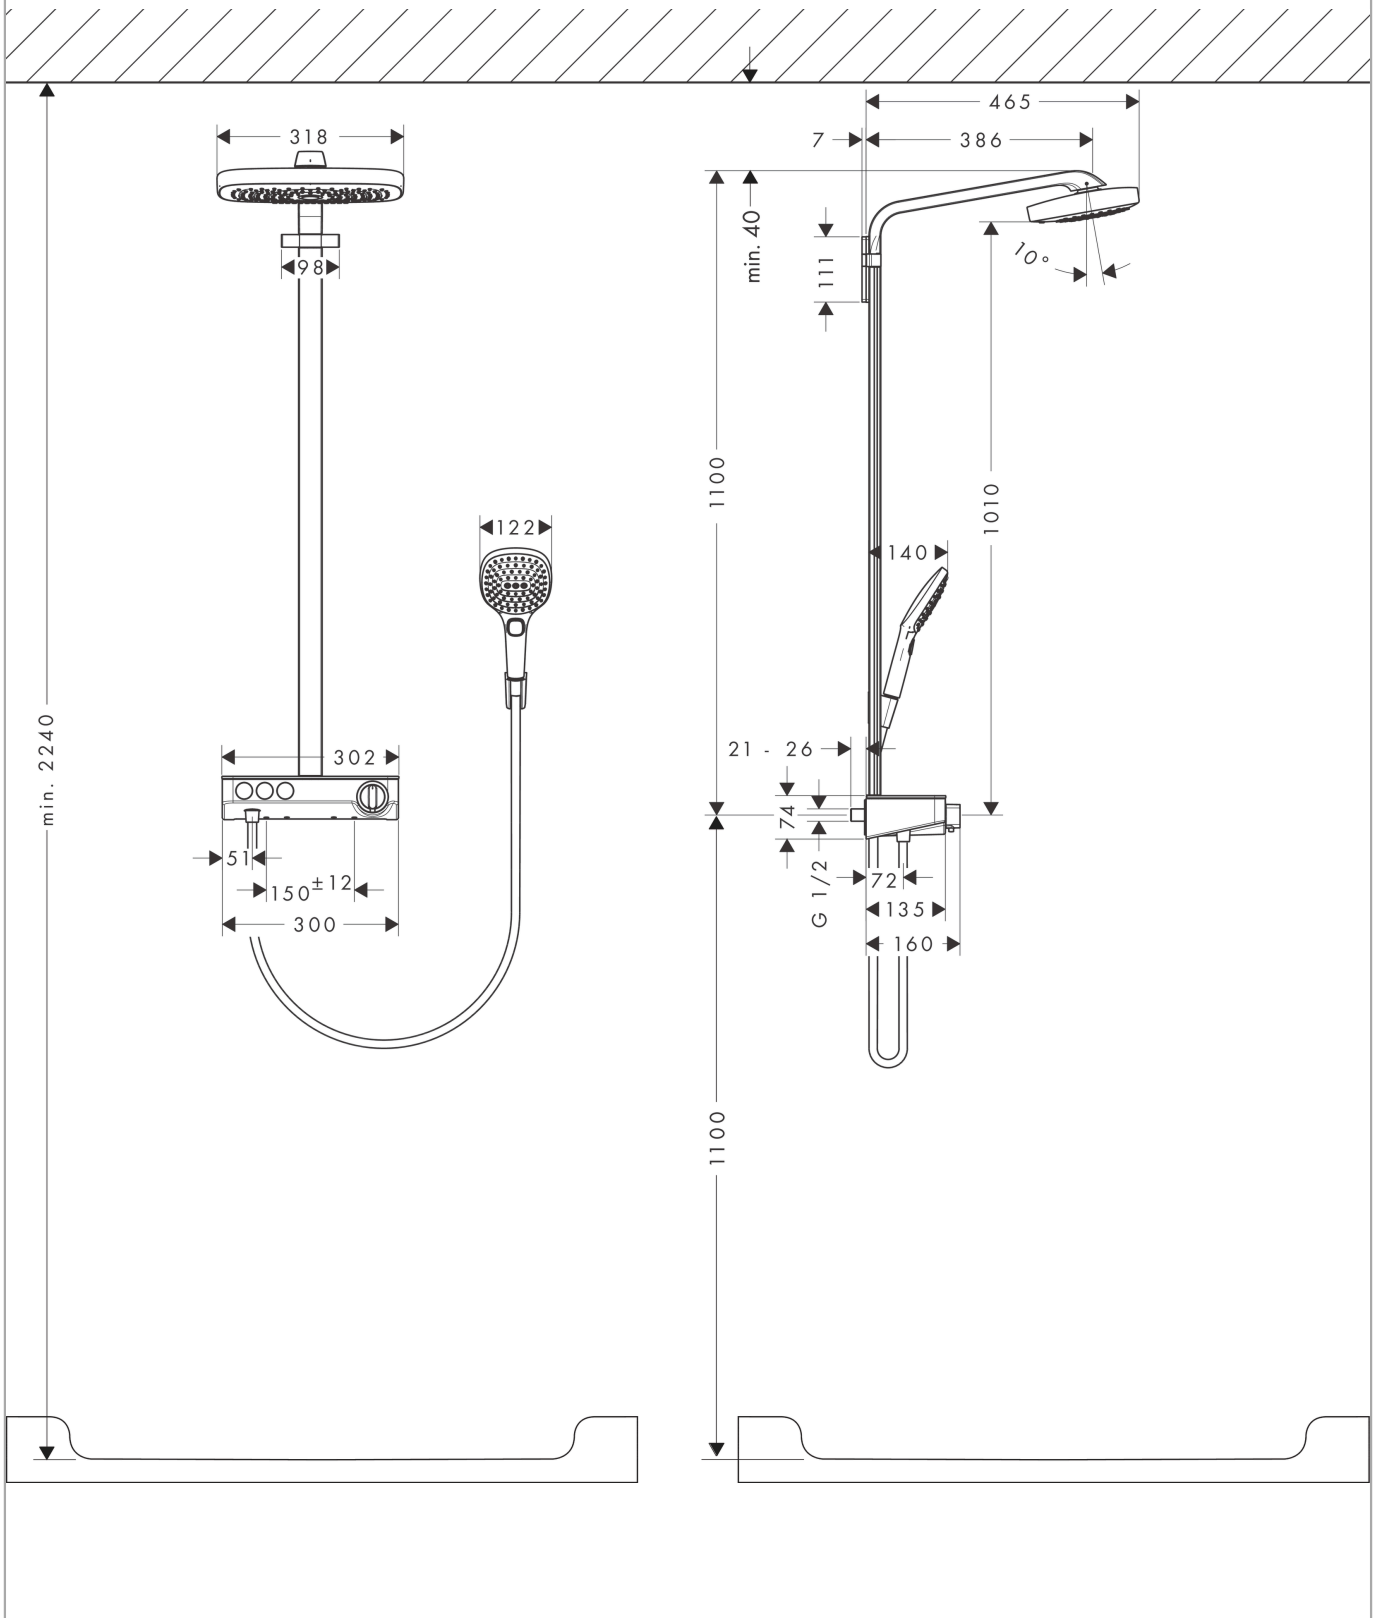

Raindance Select E
Showerpipe 300 3jet with ShowerTablet Select 300
Surfaces: **Chrome** Article Number: **27127000**

Installation examples