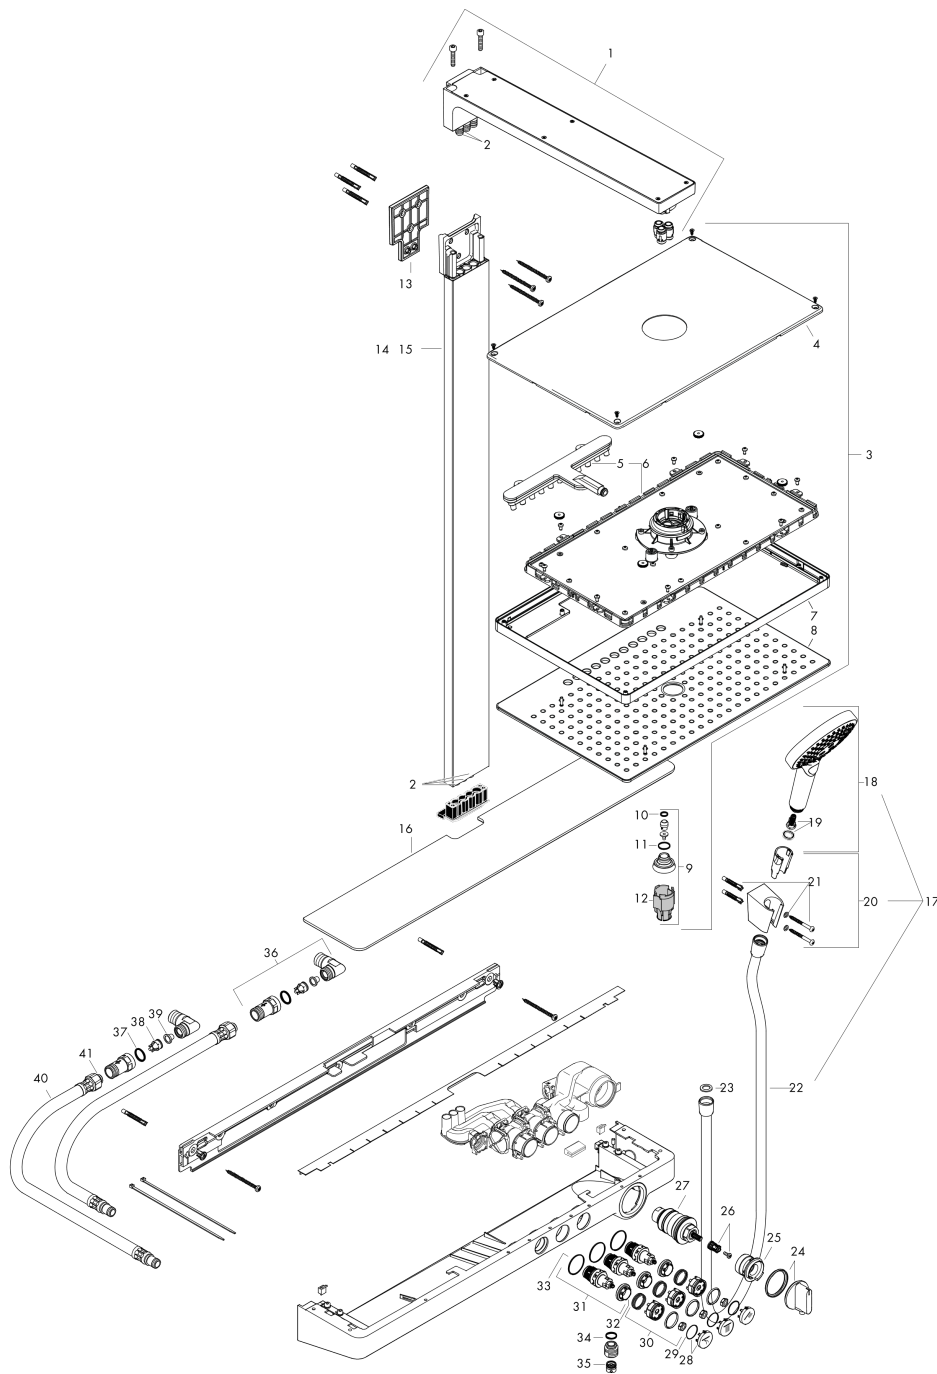

Rainmaker Select
Showerpipe 460 2jet with thermostat
Surfaces: **White/Chrome**   Article Number: **27109400**

Exploded Drawing

Year of production: >07/15

**Rainmaker Select
Showerpipe 460 2jet with thermostat**

Surfaces: **White/Chrome** Article Number: **27109400**

Spare part list

Year of production: >07/15

Pos.	Description	Article Number	Price	PU
1	shower arm	92680000	-	1
2	O-ring 9x1,5	98117000	-	1
3	head shower	92682000	-	1
4	cover	93393000	-	1
5	cartridge, assy	93389000	-	1
6	spray insert	92923000	-	1
7	spray body	92704000	-	1
8	frame	93391000	-	1
9	spray insert	92685000	-	1
10	O-ring 8x2	98112000	-	1
11	O-ring 15x2	98163000	-	1
12	special tool	92686000	-	1
13	tile-matching-disk	92679000	-	1
14	pipe with cover (950 mm)	92678000	-	1
15	pipe with cover (850 mm)	93409000	-	1
16	shelf	92677000	-	1
17	Shower Set	26721400	-	1
18	handshower	26530400	-	1
19	filter insert	97708000	-	1
20	shower holder	28331000	-	1
21	mounting set	40915000	-	1
22	shower hose Isiflex'B 1,60 m	28276000	-	1
23	seal	98058000	-	1
24	handle for thermostat	92673000	-	1
25	safety set	92675000	-	1
26	handle fixing set	92136000	-	1
27	thermostat cartridge	96633000	-	1
28	set of symbols	98367000	-	1
29	O-ring 20x1	98140000	-	1
30	spring with sleeve	92340000	-	1
31	shut off unit	95758000	-	1
32	nut	98368000	-	1
33	O-ring 22x1,5	98173000	-	1
34	O-ring 14x2	98129000	-	1
35	non return valve	97980000	-	1
36	hose connection angel	25948000	-	1
37	O-ring 17x2,5	98387000	-	1
38	set of non return valves DW 15	97350000	-	1
39	filter	97973000	-	1
40	connection hose 650 mm G1/2	92676000	-	1
41	O-ring 11x2	98127000	-	1