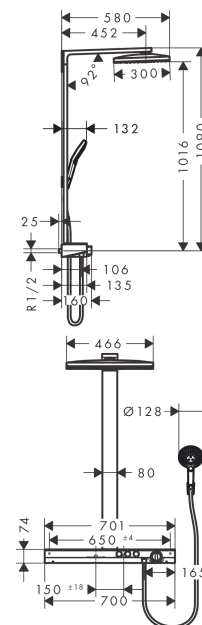

Scale drawing