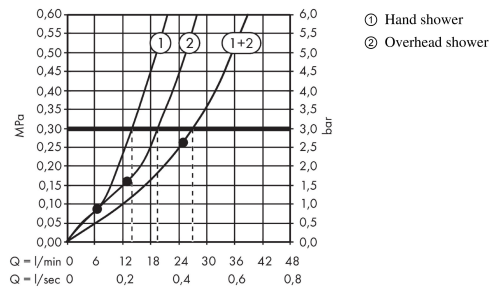

Rainmaker Select
Showerpipe 460 2jet with thermostat
 Surfaces: **White/Chrome** Article Number: **27109400**

Description

product features

- consists of: overhead shower, hand shower, shower thermostat, shower hose, shower holder, shower bar
- overhead shower Rainmaker Select 460 2jet
- shower head size: 460 x 300 mm
- spray type: Rain, RainStream
- easy cleanable glass spray disc
- shelf made of safety glass
- shelf finish: white
- bar width: 80 mm
- shower arm length: 450 mm
- maximum flow rate at 3 bar: 19 l/min
- operating pressure: min. 1,5 bar/max. 10 bar
- CoolContact thermostat: Prevents the housing from heating up, making showering even safer
- thermostat ShowerTablet Select 700
- isolated water conduction
- safety lock at 40° C
- adjustable hot water limitation
- convenient diversion via Select button
- simultaneous utilization by 3 outlets
- installation type: exposed installation
- connection dimension DN15
- connection thread G 1/2
- centre distance 150 ± 18 mm

Technology

Product image

Scale drawing

Rainmaker Select
Showerpipe 460 2jet with thermostat
 Surfaces: **White/Chrome** Article Number: **27109400**

Flowchart

Rainmaker Select
Showerpipe 460 2jet with thermostat
 Surfaces: **White/Chrome** Article Number: **27109400**