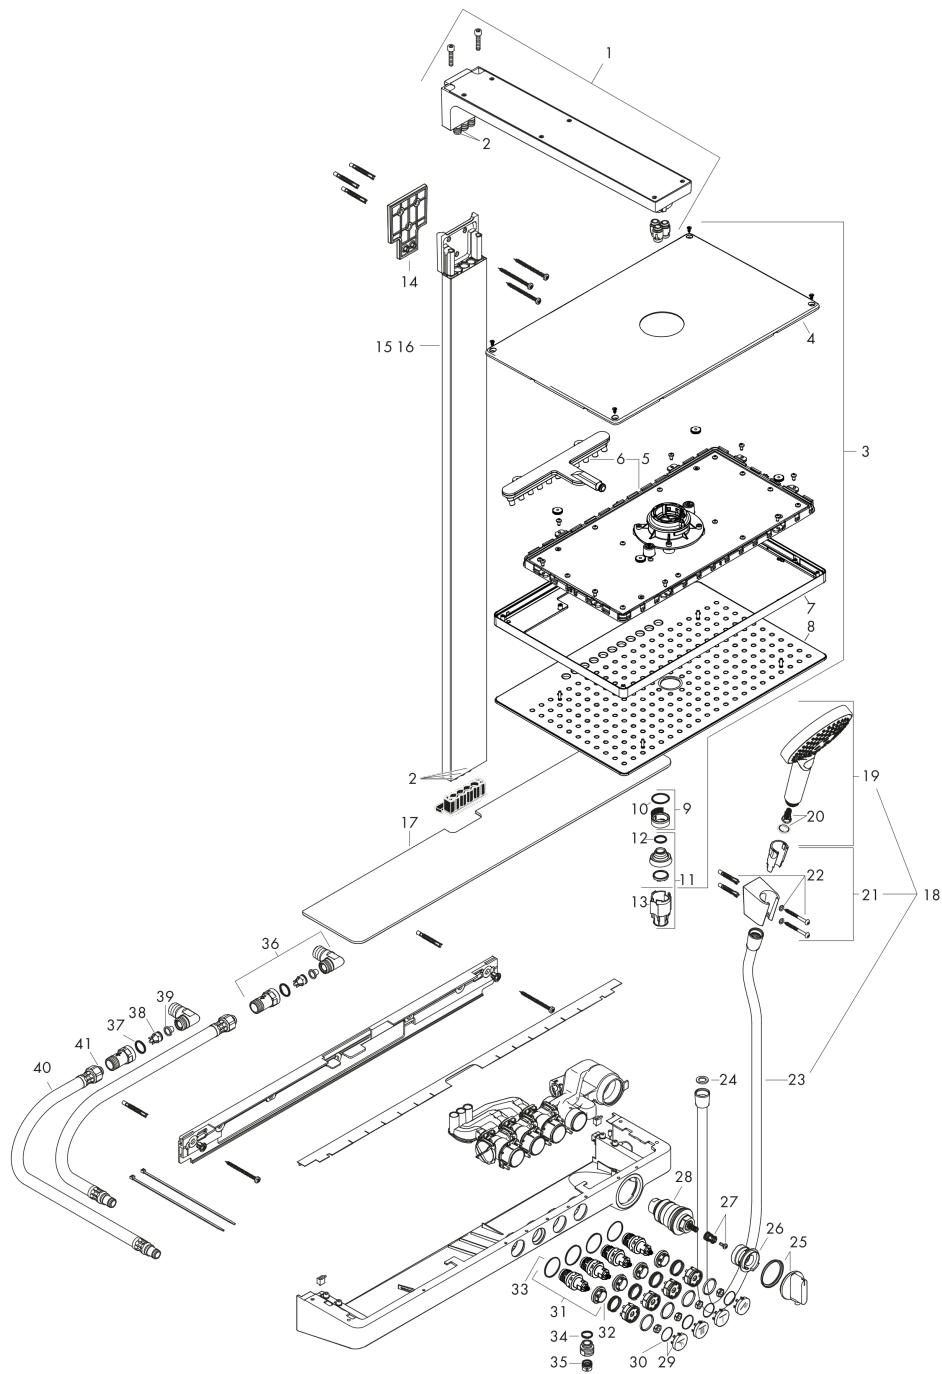

Rainmaker Select
Showerpipe 460 3jet with thermostat
Surfaces: **White/Chrome** Article Number: **27106400**

Exploded Drawing

Year of production: >06/15

Rainmaker Select
Showerpipe 460 3jet with thermostat
Surfaces: **White/Chrome** Article Number: **27106400**

Spare part list

Year of production: >06/15

Pos.	Description	Article Number	Price	PU
1	shower arm	92680000	-	1
2	O-ring 9x1,5	98117000	-	1
3	head shower	92681000	-	1
4	cover	93392000	-	1
5	cartridge, assy	93389000	-	1
6	spray insert	92923000	-	1
7	frame	93391000	-	1
8	spray body	92704000	-	1
9	filter	92683000	-	1
10	O-ring 24x2	98388000	-	1
11	aerator laminar	92684000	-	1
12	O-ring 15x2	98163000	-	1
13	special tool	92686000	-	1
14	tile-matching-disk	92679000	-	1
15	pipe with cover (950 mm)	92678000	-	1
16	pipe with cover (850 mm)	93409000	-	1
17	shelf	92677000	-	1
18	Shower Set	26721400	-	1
19	handshower	26530400	-	1
20	filter insert	97708000	-	1
21	shower holder	28331000	-	1
22	mounting set	40915000	-	1
23	shower hose Isiflex'B 1,60 m	28276000	-	1
24	seal	98058000	-	1
25	handle for thermostat	92673000	-	1
26	safety set	92675000	-	1
27	handle fixing set	92136000	-	1
28	thermostat cartridge	96633000	-	1
29	set of symbols	98367000	-	1
30	O-ring 20x1	98140000	-	1
31	shut off unit	95758000	-	1
32	nut	98368000	-	1
33	O-ring 22x1,5	98173000	-	1
34	O-ring 14x2	98129000	-	1
35	non return valve	97980000	-	1
36	hose connection angel	25948000	-	1
37	O-ring 17x2,5	98387000	-	1
38	set of non return valves DW 15	97350000	-	1
39	filter	97973000	-	1
40	connection hose 650 mm G1/2	92676000	-	1
41	O-ring 11x2	98127000	-	1