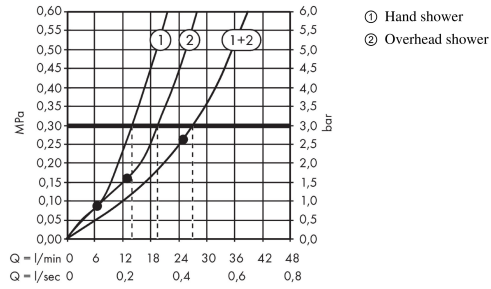

Rainmaker Select
Showerpipe 460 3jet with thermostat
 Surfaces: **White/Chrome** Article Number: **27106400**

Description

product features

- consists of: overhead shower, hand shower, shower thermostat, shower hose, shower holder, shower bar
- overhead shower Rainmaker Select 460 3jet
- shower head size: 460 x 300 mm
- spray type: Rain, MonoRain, RainStream
- convenient diversion via Select button
- easy cleanable glass spray disc
- shelf made of safety glass
- shelf finish: white
- bar width: 80 mm
- shower arm length: 450 mm
- maximum flow rate at 3 bar: 27 l/min
- operating pressure: min. 1,5 bar/max. 10 bar
- CoolContact thermostat: Prevents the housing from heating up, making showering even safer
- thermostat ShowerTablet Select 700
- isolated water conduction
- safety lock at 40° C
- adjustable hot water limitation
- convenient diversion via Select button
- simultaneous utilization by 4 outlets
- installation type: exposed installation
- connection dimension DN15
- connection thread G ½
- centre distance 150 ± 18 mm

Technology

Product image

Scale drawing

Rainmaker Select
Showerpipe 460 3jet with thermostat
 Surfaces: **White/Chrome** Article Number: **27106400**

Flowchart

Rainmaker Select
Showerpipe 460 3jet with thermostat
 Surfaces: **White/Chrome** Article Number: **27106400**