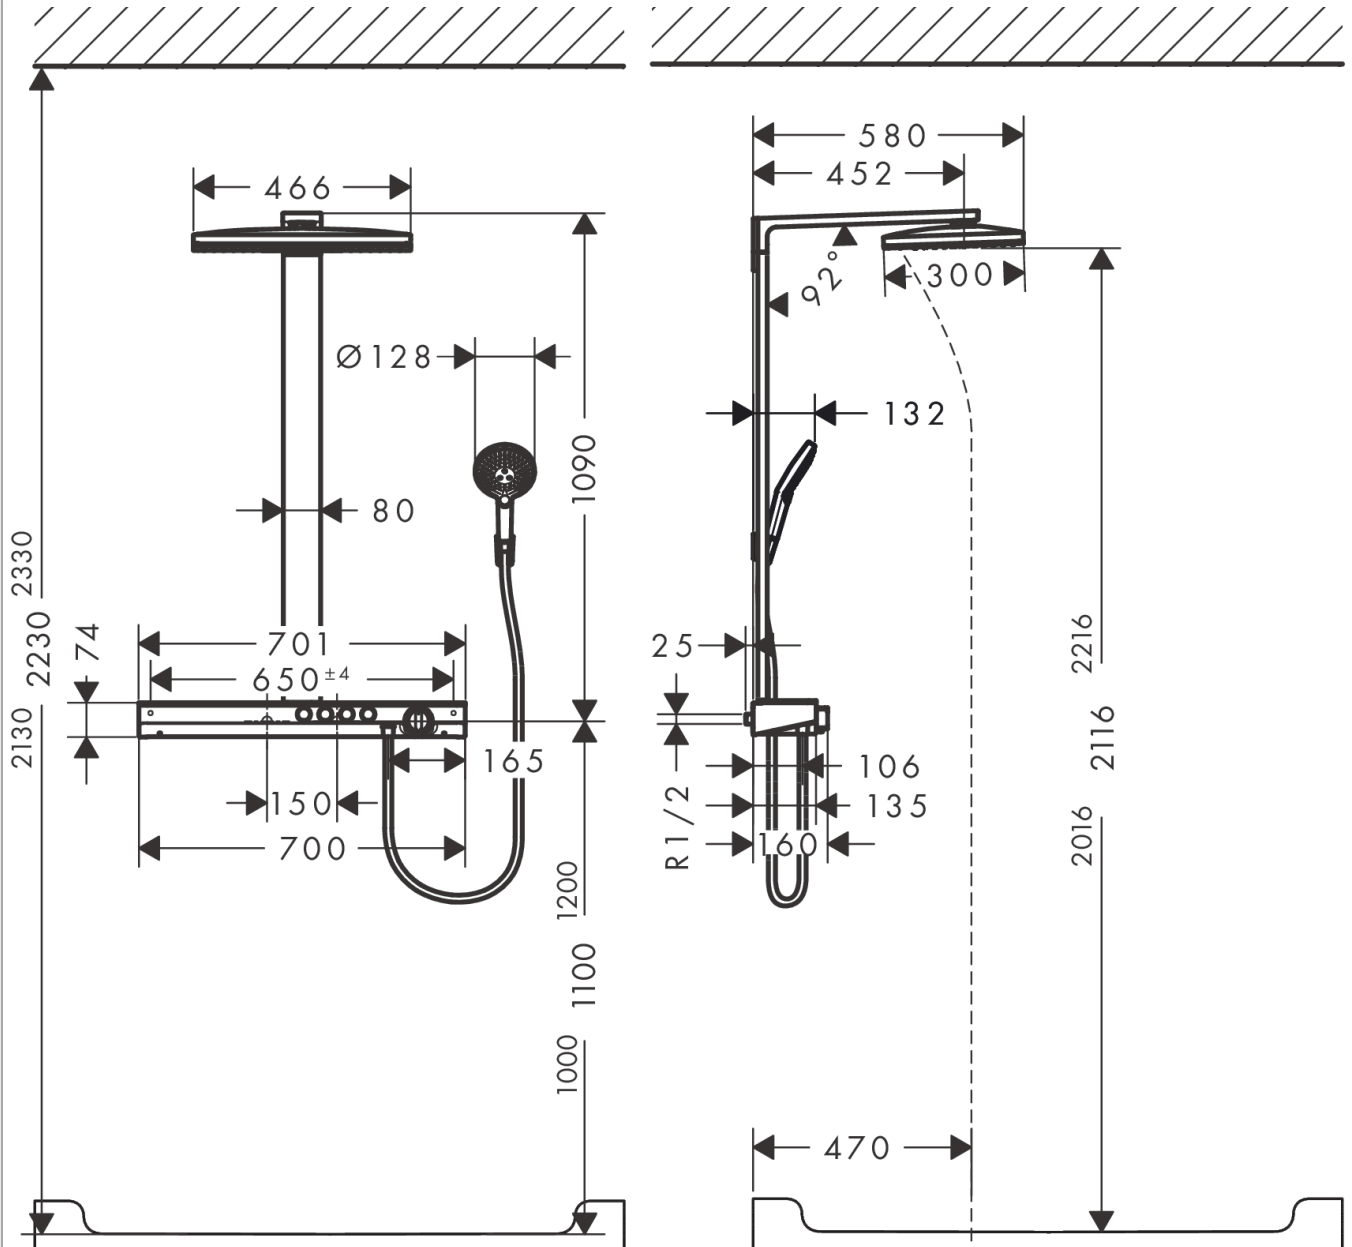

Rainmaker Select
Showerpipe 460 3jet with thermostat
Surfaces: **White/Chrome** Article Number: **27106400**

Installation examples