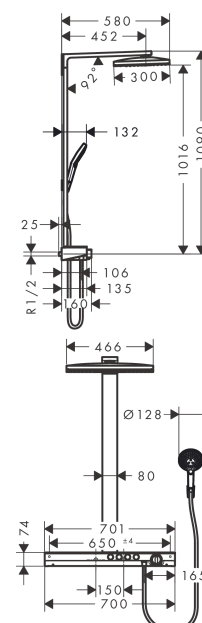

Scale drawing