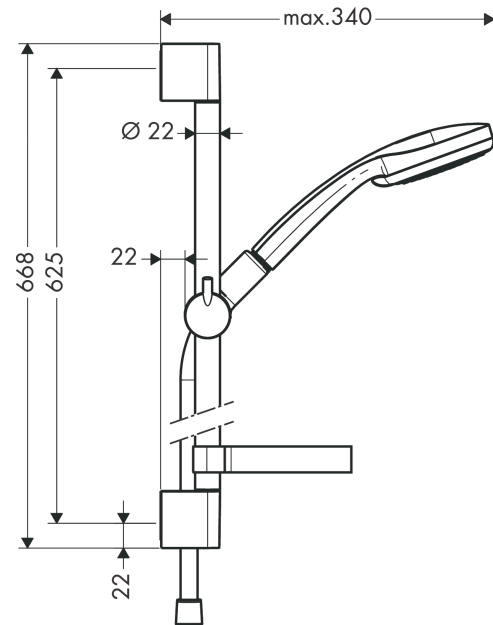

Croma 100

Shower set Mono with shower bar 65 cm and soap dish

Surfaces: **Chrome** Article Number: **27717000**

Description

product features

- consists of: hand shower, shower bar, shower hose, hand shower holder, soap dish
- shower head size: 100 mm
- spray type: Rain
- pivot connector prevent hose from tangling
- 90° position adjustable hand shower holder, pivots left and right, up and down
- maximum flow rate at 3 bar: 16 l/min
- profile stand pipe: round
- wall supports of plastic
- wall mounting: screw fastening

Technology

Product image

Scale drawing

Flowchart

The consumption was measured in combination with the appropriate fittings (thermostat/mixer/ in-wall valve) to reflect actual application in practice.

Croma 100
Shower set Mono with shower bar 65 cm and soap dish
 Surfaces: **Chrome** Article Number: **27717000**

Installation examples

Croma 100
Shower set Mono with shower bar 65 cm and soap dish
 Surfaces: **Chrome** Article Number: **27717000**

Exploded Drawing

Year of production: >05/11

Croma 100
Shower set Mono with shower bar 65 cm and soap dish
 Surfaces: **Chrome** Article Number: **27717000**

Spare part list

Year of production: >05/11

Pos.	Description	Article Number	Price	PU
1	cover set	98738000	-	1
2	wall support	96275000	-	1
3	tile-matching-disk	97450000	-	1
4	mounting set	96179000	-	1
5	support, assy	98753000	-	1
6	clip for Casetta, Ø 22 mm	96189000	-	1
7	shelf Casetta	28678000	-	1
8	shower hose Isiflex'B 1,60 m	28276000	-	1
9	handshower	28580000	-	1