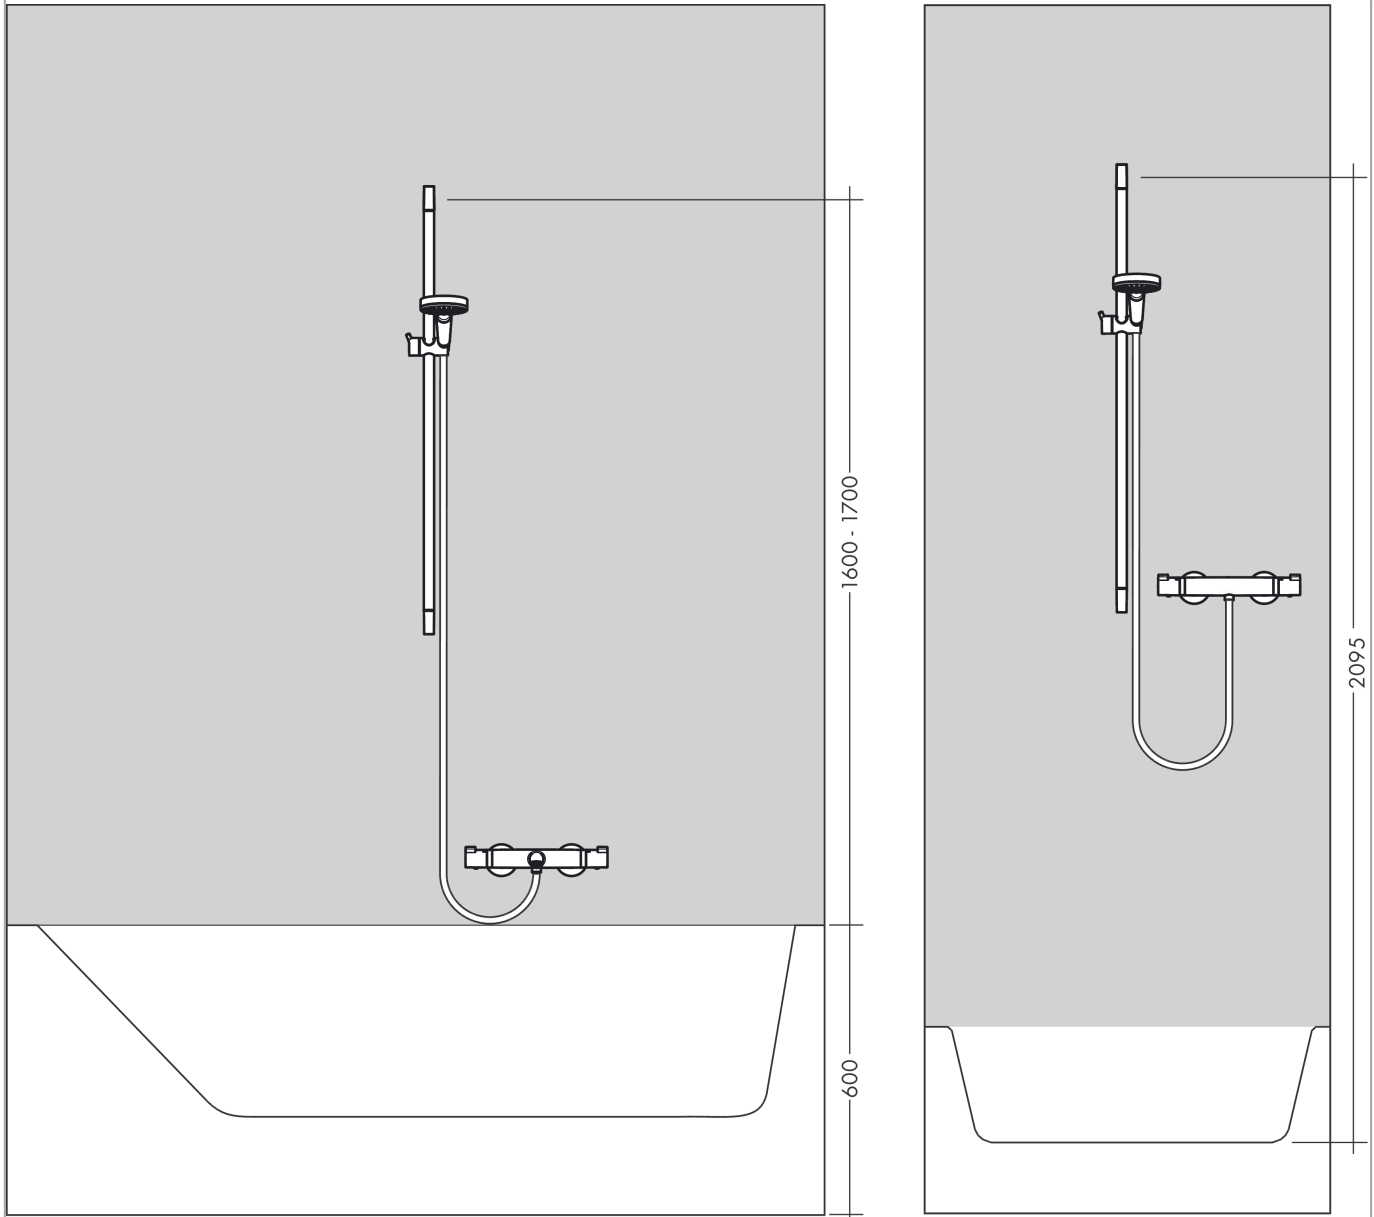

Croma 100

Shower set Mono with shower bar 65 cm and soap dish

Surfaces: **Chrome** Article Number: **27717000**

Description

product features

- consists of: hand shower, shower bar, shower hose, hand shower holder, soap dish
- shower head size: 100 mm
- spray type: Rain
- pivot connector prevent hose from tangling
- 90° position adjustable hand shower holder, pivots left and right, up and down
- maximum flow rate at 3 bar: 16 l/min
- profile stand pipe: round
- wall supports of plastic
- wall mounting: screw fastening

Technology

Product image

Scale drawing

Flowchart

The consumption was measured in combination with the appropriate fittings (thermostat/mixer/ in-wall valve) to reflect actual application in practice.

Croma 100
Shower set Mono with shower bar 65 cm and soap dish
 Surfaces: **Chrome** Article Number: **27717000**

Installation examples

Croma 100
Shower set Mono with shower bar 65 cm and soap dish
 Surfaces: **Chrome** Article Number: **27717000**

Exploded Drawing

Year of production: >05/11

Croma 100
Shower set Mono with shower bar 65 cm and soap dish
 Surfaces: **Chrome** Article Number: **27717000**

Spare part list

Year of production: >05/11

Pos.	Description	Article Number	Price	PU
1	cover set	98738000	-	1
2	wall support	96275000	-	1
3	tile-matching-disk	97450000	-	1
4	mounting set	96179000	-	1
5	support, assy	98753000	-	1
6	clip for Casetta, Ø 22 mm	96189000	-	1
7	shelf Casetta	28678000	-	1
8	shower hose Isiflex'B 1,60 m	28276000	-	1
9	handshower	28580000	-	1