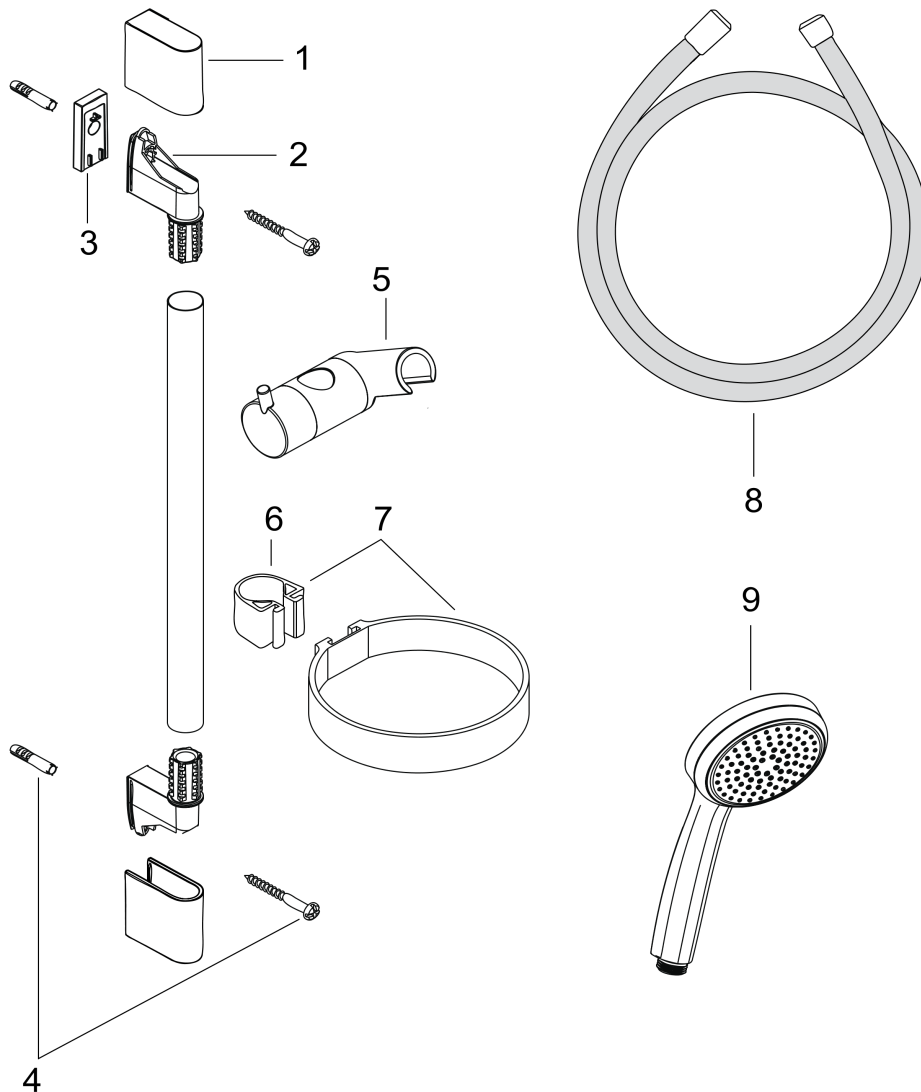

Croma 100

Shower set Mono with shower bar 65 cm and soap dish

Surfaces: **Chrome** Article Number: **27717000**

Description

product features

- consists of: hand shower, shower bar, shower hose, hand shower holder, soap dish
- shower head size: 100 mm
- spray type: Rain
- pivot connector prevent hose from tangling
- 90° position adjustable hand shower holder, pivots left and right, up and down
- maximum flow rate at 3 bar: 16 l/min
- profile stand pipe: round
- wall supports of plastic
- wall mounting: screw fastening

Technology

Product image

Scale drawing

Flowchart

The consumption was measured in combination with the appropriate fittings (thermostat/mixer/ in-wall valve) to reflect actual application in practice.

Croma 100
Shower set Mono with shower bar 65 cm and soap dish
 Surfaces: **Chrome** Article Number: **27717000**

Installation examples

Croma 100
Shower set Mono with shower bar 65 cm and soap dish
 Surfaces: **Chrome** Article Number: **27717000**

Exploded Drawing

Year of production: >05/11

Croma 100
Shower set Mono with shower bar 65 cm and soap dish
 Surfaces: **Chrome** Article Number: **27717000**

Spare part list

Year of production: >05/11

Pos.	Description	Article Number	Price	PU
1	cover set	98738000	-	1
2	wall support	96275000	-	1
3	tile-matching-disk	97450000	-	1
4	mounting set	96179000	-	1
5	support, assy	98753000	-	1
6	clip for Casetta, Ø 22 mm	96189000	-	1
7	shelf Casetta	28678000	-	1
8	shower hose Isiflex'B 1,60 m	28276000	-	1
9	handshower	28580000	-	1