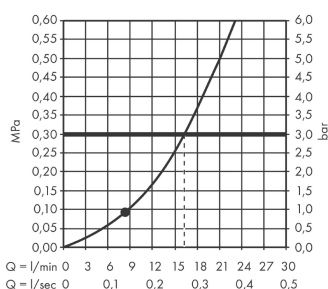

Croma 100

Shower set Mono with shower bar 65 cm and soap dish

Surfaces: **Chrome** Article Number: **27717000**

Description

product features

- consists of: hand shower, shower bar, shower hose, hand shower holder, soap dish
- shower head size: 100 mm
- spray type: Rain
- pivot connector prevent hose from tangling
- 90° position adjustable hand shower holder, pivots left and right, up and down
- maximum flow rate at 3 bar: 16 l/min
- profile stand pipe: round
- wall supports of plastic
- wall mounting: screw fastening

Technology

Product image

Scale drawing

Flowchart

The consumption was measured in combination with the appropriate fittings (thermostat/mixer/ in-wall valve) to reflect actual application in practice.

Croma 100
Shower set Mono with shower bar 65 cm and soap dish
 Surfaces: **Chrome** Article Number: **27717000**

Installation examples

Croma 100
Shower set Mono with shower bar 65 cm and soap dish
 Surfaces: **Chrome** Article Number: **27717000**

Exploded Drawing

Year of production: >05/11

Croma 100
Shower set Mono with shower bar 65 cm and soap dish
 Surfaces: **Chrome** Article Number: **27717000**