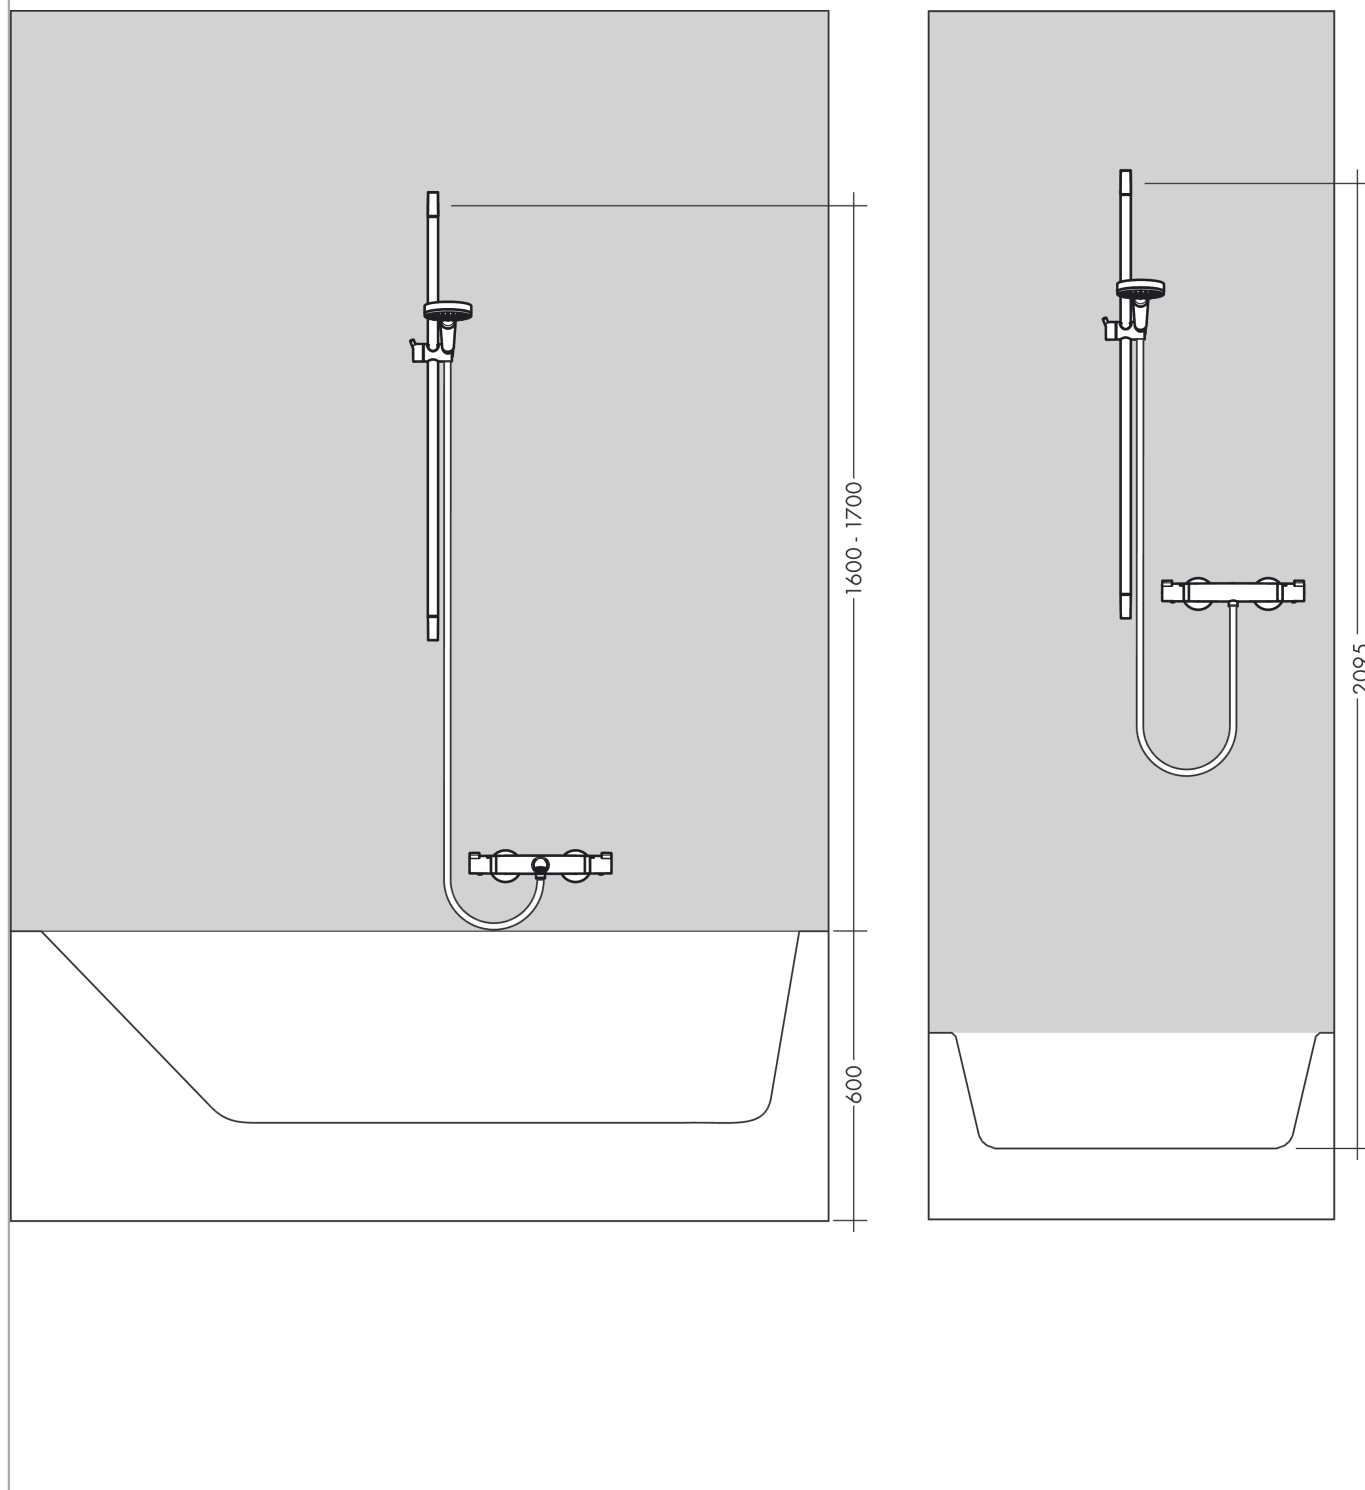

Croma 100

Shower set Vario with shower bar 65 cm and soap dish

Surfaces: **Chrome** Article Number: **27772000**

Description

product features

- consists of: hand shower, shower bar, shower hose, hand shower holder, soap dish
- shower head size: 100 mm
- spray type: Rain, Shampoo spray, normal spray, Massage spray
- spray type adjustment by turning spray disc
- pivot connector prevent hose from tangling
- 90° position adjustable hand shower holder, pivots left and right, up and down
- maximum flow rate at 3 bar: 18 l/min
- profile stand pipe: round
- wall supports of plastic
- wall mounting: screw fastening

Technology

Product image

Scale drawing

Flowchart

The consumption was measured in combination with the appropriate fittings (thermostat/mixer/ in-wall valve) to reflect actual application in practice.

Croma 100
Shower set Vario with shower bar 65 cm and soap dish
 Surfaces: **Chrome** Article Number: **27772000**

Installation examples

Croma 100
Shower set Vario with shower bar 65 cm and soap dish
 Surfaces: **Chrome** Article Number: **27772000**

Exploded Drawing

Year of production: >10/06

Croma 100

Shower set Vario with shower bar 65 cm and soap dish

Surfaces: **Chrome** Article Number: **27772000**

Spare part list

Year of production: >10/06

Pos.	Description	Article Number	Price	PU
1	cover set	98738000	-	1
2	wall support	96275000	-	1
3	tile-matching-disk	97450000	-	1
4	mounting set	96179000	-	1
5	support, assy	98753000	-	1
6	clip for Casetta, Ø 22 mm	96189000	-	1
7	shelf Casetta	28678000	-	1
8	shower hose Isiflex'B 1,60 m	28276000	-	1
9	handshower	28535000	-	1