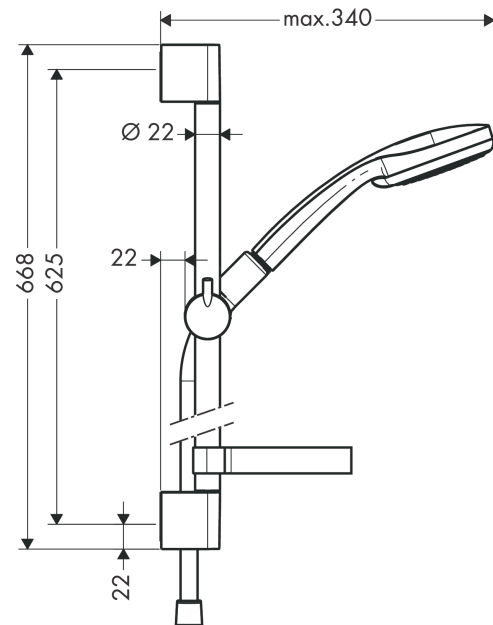

Croma 100

Shower set Vario with shower bar 65 cm and soap dish

Surfaces: **Chrome** Article Number: **27772000**

Description

product features

- consists of: hand shower, shower bar, shower hose, hand shower holder, soap dish
- shower head size: 100 mm
- spray type: Rain, Shampoo spray, normal spray, Massage spray
- spray type adjustment by turning spray disc
- pivot connector prevent hose from tangling
- 90° position adjustable hand shower holder, pivots left and right, up and down
- maximum flow rate at 3 bar: 18 l/min
- profile stand pipe: round
- wall supports of plastic
- wall mounting: screw fastening

Technology

Product image

Scale drawing

Flowchart

The consumption was measured in combination with the appropriate fittings (thermostat/mixer/ in-wall valve) to reflect actual application in practice.

Croma 100
Shower set Vario with shower bar 65 cm and soap dish
 Surfaces: **Chrome** Article Number: **27772000**

Installation examples

Croma 100
Shower set Vario with shower bar 65 cm and soap dish
 Surfaces: **Chrome** Article Number: **27772000**

Exploded Drawing

Year of production: >10/06

Croma 100

Shower set Vario with shower bar 65 cm and soap dish

Surfaces: **Chrome** Article Number: **27772000**

Spare part list

Year of production: >10/06

Pos.	Description	Article Number	Price	PU
1	cover set	98738000	-	1
2	wall support	96275000	-	1
3	tile-matching-disk	97450000	-	1
4	mounting set	96179000	-	1
5	support, assy	98753000	-	1
6	clip for Casetta, Ø 22 mm	96189000	-	1
7	shelf Casetta	28678000	-	1
8	shower hose Isiflex'B 1,60 m	28276000	-	1
9	handshower	28535000	-	1