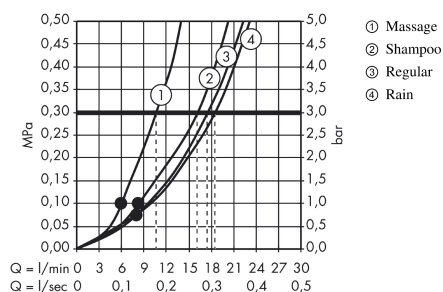

Croma 100

Shower set Vario with shower bar 65 cm and soap dish

Surfaces: **Chrome** Article Number: **27772000**

Description

product features

- consists of: hand shower, shower bar, shower hose, hand shower holder, soap dish
- shower head size: 100 mm
- spray type: Rain, Shampoo spray, normal spray, Massage spray
- spray type adjustment by turning spray disc
- pivot connector prevent hose from tangling
- 90° position adjustable hand shower holder, pivots left and right, up and down
- maximum flow rate at 3 bar: 18 l/min
- profile stand pipe: round
- wall supports of plastic
- wall mounting: screw fastening

Technology

Product image

Scale drawing

Flowchart

The consumption was measured in combination with the appropriate fittings (thermostat/mixer/ in-wall valve) to reflect actual application in practice.

Croma 100
Shower set Vario with shower bar 65 cm and soap dish
 Surfaces: **Chrome** Article Number: **27772000**

Installation examples

Croma 100
Shower set Vario with shower bar 65 cm and soap dish
 Surfaces: **Chrome** Article Number: **27772000**

Exploded Drawing

Year of production: >10/06

Croma 100

Shower set Vario with shower bar 65 cm and soap dish