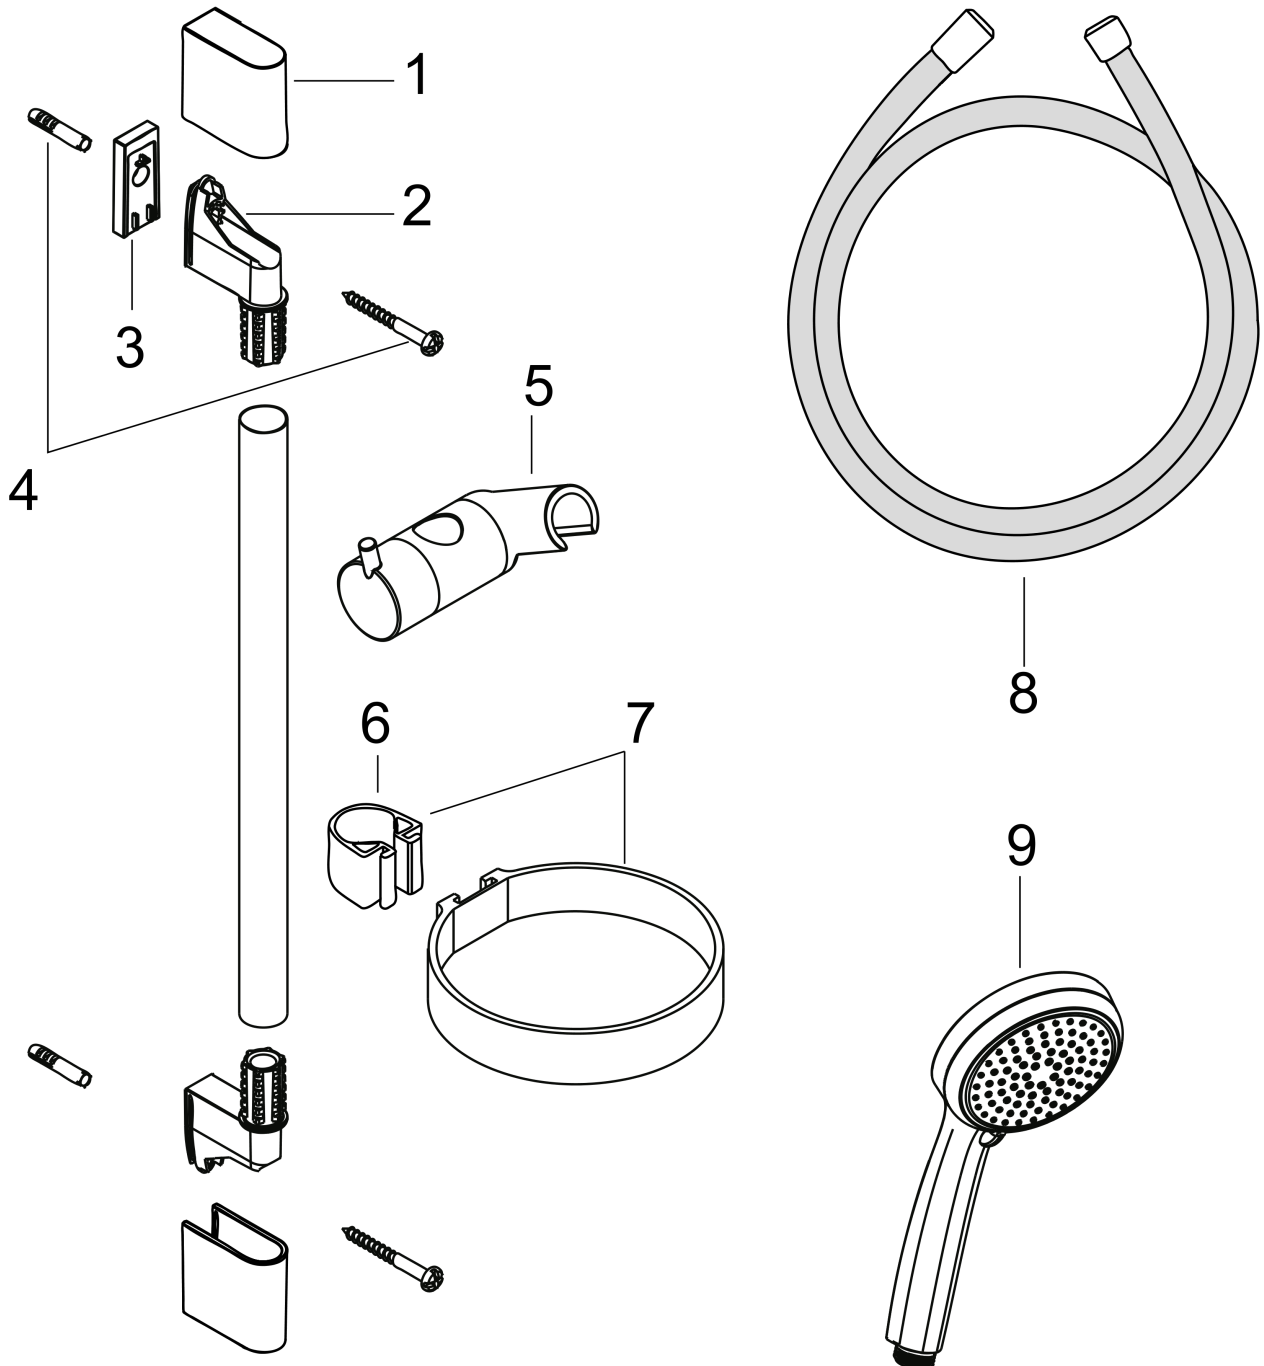

Croma 100

Shower set Vario with shower bar 65 cm and soap dish

Surfaces: **Chrome** Article Number: **27772000**

Description

product features

- consists of: hand shower, shower bar, shower hose, hand shower holder, soap dish
- shower head size: 100 mm
- spray type: Rain, Shampoo spray, normal spray, Massage spray
- spray type adjustment by turning spray disc
- pivot connector prevent hose from tangling
- 90° position adjustable hand shower holder, pivots left and right, up and down
- maximum flow rate at 3 bar: 18 l/min
- profile stand pipe: round
- wall supports of plastic
- wall mounting: screw fastening

Technology

Product image

Scale drawing

Flowchart

The consumption was measured in combination with the appropriate fittings (thermostat/mixer/ in-wall valve) to reflect actual application in practice.

Croma 100
Shower set Vario with shower bar 65 cm and soap dish
 Surfaces: **Chrome** Article Number: **27772000**

Installation examples

Croma 100
Shower set Vario with shower bar 65 cm and soap dish
 Surfaces: **Chrome** Article Number: **27772000**

Exploded Drawing

Year of production: >10/06

Croma 100

Shower set Vario with shower bar 65 cm and soap dish

Surfaces: **Chrome** Article Number: **27772000**

Spare part list

Year of production: >10/06

Pos.	Description	Article Number	Price	PU
1	cover set	98738000	-	1
2	wall support	96275000	-	1
3	tile-matching-disk	97450000	-	1
4	mounting set	96179000	-	1
5	support, assy	98753000	-	1
6	clip for Casetta, Ø 22 mm	96189000	-	1
7	shelf Casetta	28678000	-	1
8	shower hose Isiflex'B 1,60 m	28276000	-	1
9	handshower	28535000	-	1