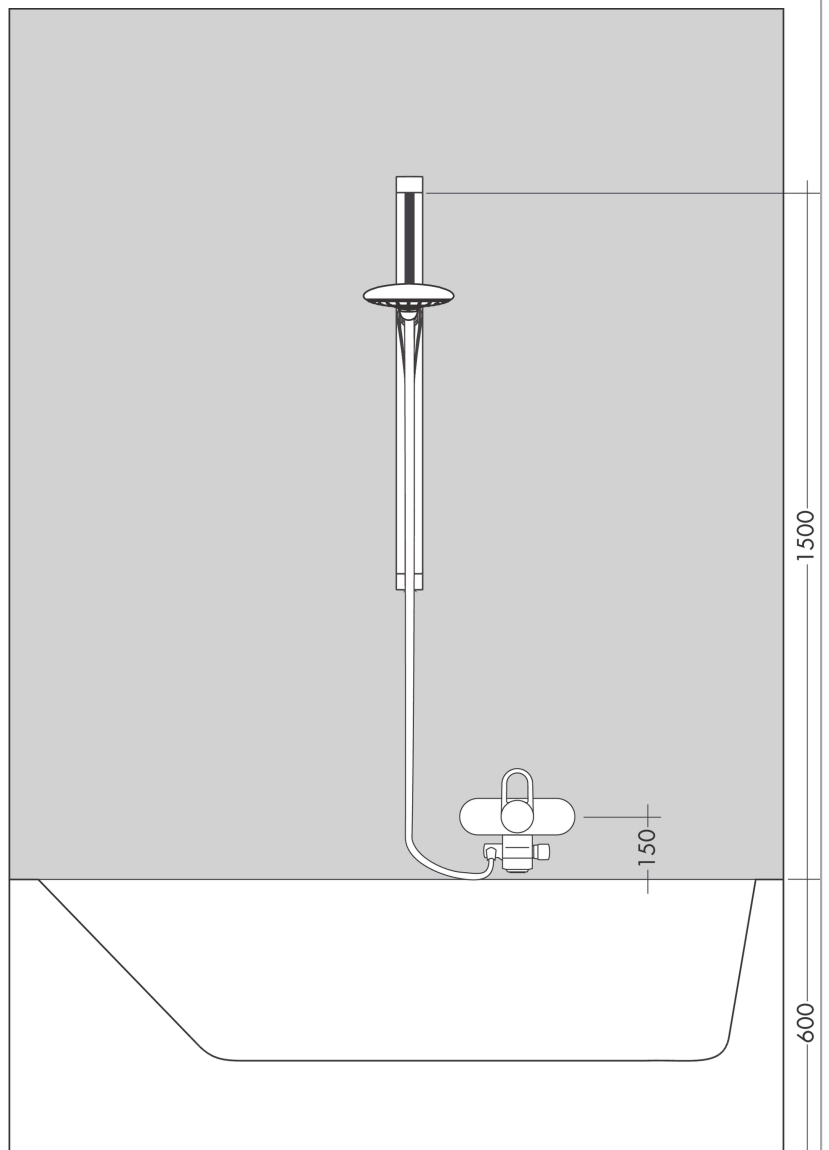

PuraVida

Shower set with shower bar 90 cm

Surfaces: **White/Chrome** Article Number: **27853400**

Description

product features

- consists of: hand shower, shower bar, shower hose, hand shower holder
- shower head size: 150 mm
- spray type: RainAir, CaresseAir, Mix
- convenient diversion via Select button
- pivot connector prevent hose from tangling
- 90° position adjustable hand shower holder, pivots left and right, up and down
- maximum flow rate at 3 bar: 16 l/min
- bar width: 23 mm
- profile stand pipe: square
- wall supports of plastic
- wall mounting: screw fastening

Technology

Product image

Scale drawing

Flowchart

The consumption was measured in combination with the appropriate fittings (thermostat/mixer/in-wall valve) to reflect actual application in practice.

PuraVida

Shower set with shower bar 90 cm

Surfaces: **White/Chrome** Article Number: **27853400**

Installation examples

PuraVida
Shower set with shower bar 90 cm
 Surfaces: **White/Chrome** Article Number: **27853400**

Exploded Drawing

Year of production: >07/09

PuraVida

Shower set with shower bar 90 cm

Surfaces: **White/Chrome** Article Number: **27853400**

Spare part list

Year of production: >07/09

Pos.	Description	Article Number	Price	PU
1	wall support cpl.	98518000	-	1
2	set of covers	98519000	-	1
3	tile-matching-disk	98993000	-	1
4	mounting set	96179000	-	1
5	corner fitting set	28694000	-	1
6	handshower	28557400	-	1
7	support, assy	95407000	-	1
8	guide	98918000	-	1
9	shower hose Isiflex'B 1,60 m	28276000	-	1