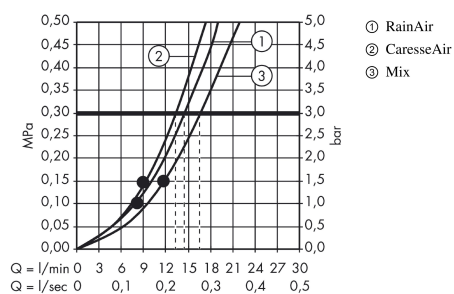

PuraVida

Shower set with shower bar 90 cm

Surfaces: **White/Chrome** Article Number: **27853400**

Description

product features

- consists of: hand shower, shower bar, shower hose, hand shower holder
- shower head size: 150 mm
- spray type: RainAir, CaresseAir, Mix
- convenient diversion via Select button
- pivot connector prevent hose from tangling
- 90° position adjustable hand shower holder, pivots left and right, up and down
- maximum flow rate at 3 bar: 16 l/min
- bar width: 23 mm
- profile stand pipe: square
- wall supports of plastic
- wall mounting: screw fastening

Technology

Product image

Scale drawing

Flowchart

The consumption was measured in combination with the appropriate fittings (thermostat/mixer/in-wall valve) to reflect actual application in practice.

PuraVida

Shower set with shower bar 90 cm

Surfaces: **White/Chrome** Article Number: **27853400**

Installation examples

PuraVida
Shower set with shower bar 90 cm
 Surfaces: **White/Chrome** Article Number: **27853400**