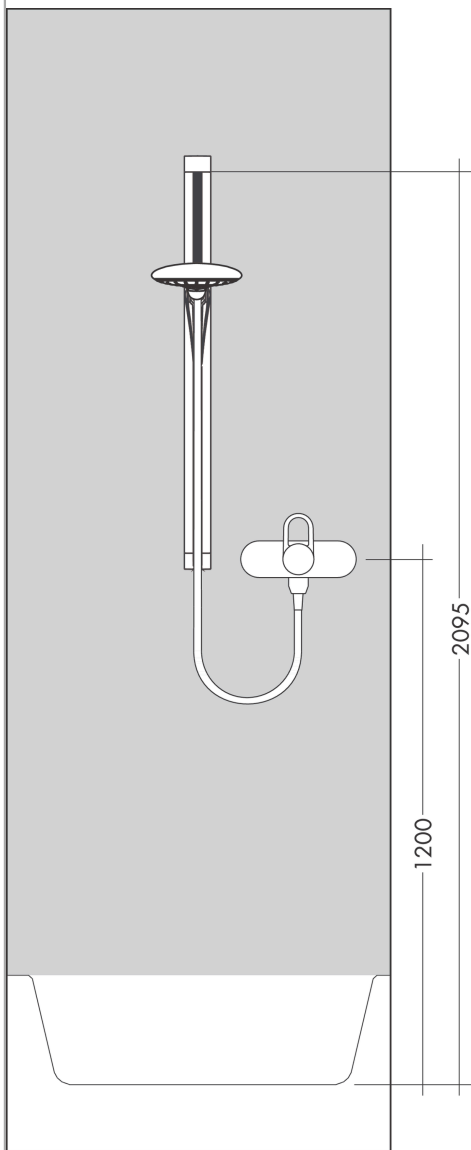

PuraVida

Shower set with shower bar 90 cm

Surfaces: **White/Chrome** Article Number: **27853400**

Description

product features

- consists of: hand shower, shower bar, shower hose, hand shower holder
- shower head size: 150 mm
- spray type: RainAir, CaresseAir, Mix
- convenient diversion via Select button
- pivot connector prevent hose from tangling
- 90° position adjustable hand shower holder, pivots left and right, up and down
- maximum flow rate at 3 bar: 16 l/min
- bar width: 23 mm
- profile stand pipe: square
- wall supports of plastic
- wall mounting: screw fastening

Technology

Product image

Scale drawing

Flowchart

The consumption was measured in combination with the appropriate fittings (thermostat/mixer/in-wall valve) to reflect actual application in practice.

PuraVida

Shower set with shower bar 90 cm

Surfaces: **White/Chrome** Article Number: **27853400**

Installation examples

PuraVida
Shower set with shower bar 90 cm
 Surfaces: **White/Chrome** Article Number: **27853400**

Exploded Drawing

Year of production: >07/09

PuraVida

Shower set with shower bar 90 cm

Surfaces: **White/Chrome** Article Number: **27853400**

Spare part list

Year of production: >07/09

Pos.	Description	Article Number	Price	PU
1	wall support cpl.	98518000	-	1
2	set of covers	98519000	-	1
3	tile-matching-disk	98993000	-	1
4	mounting set	96179000	-	1
5	corner fitting set	28694000	-	1
6	handshower	28557400	-	1
7	support, assy	95407000	-	1
8	guide	98918000	-	1
9	shower hose Isiflex'B 1,60 m	28276000	-	1