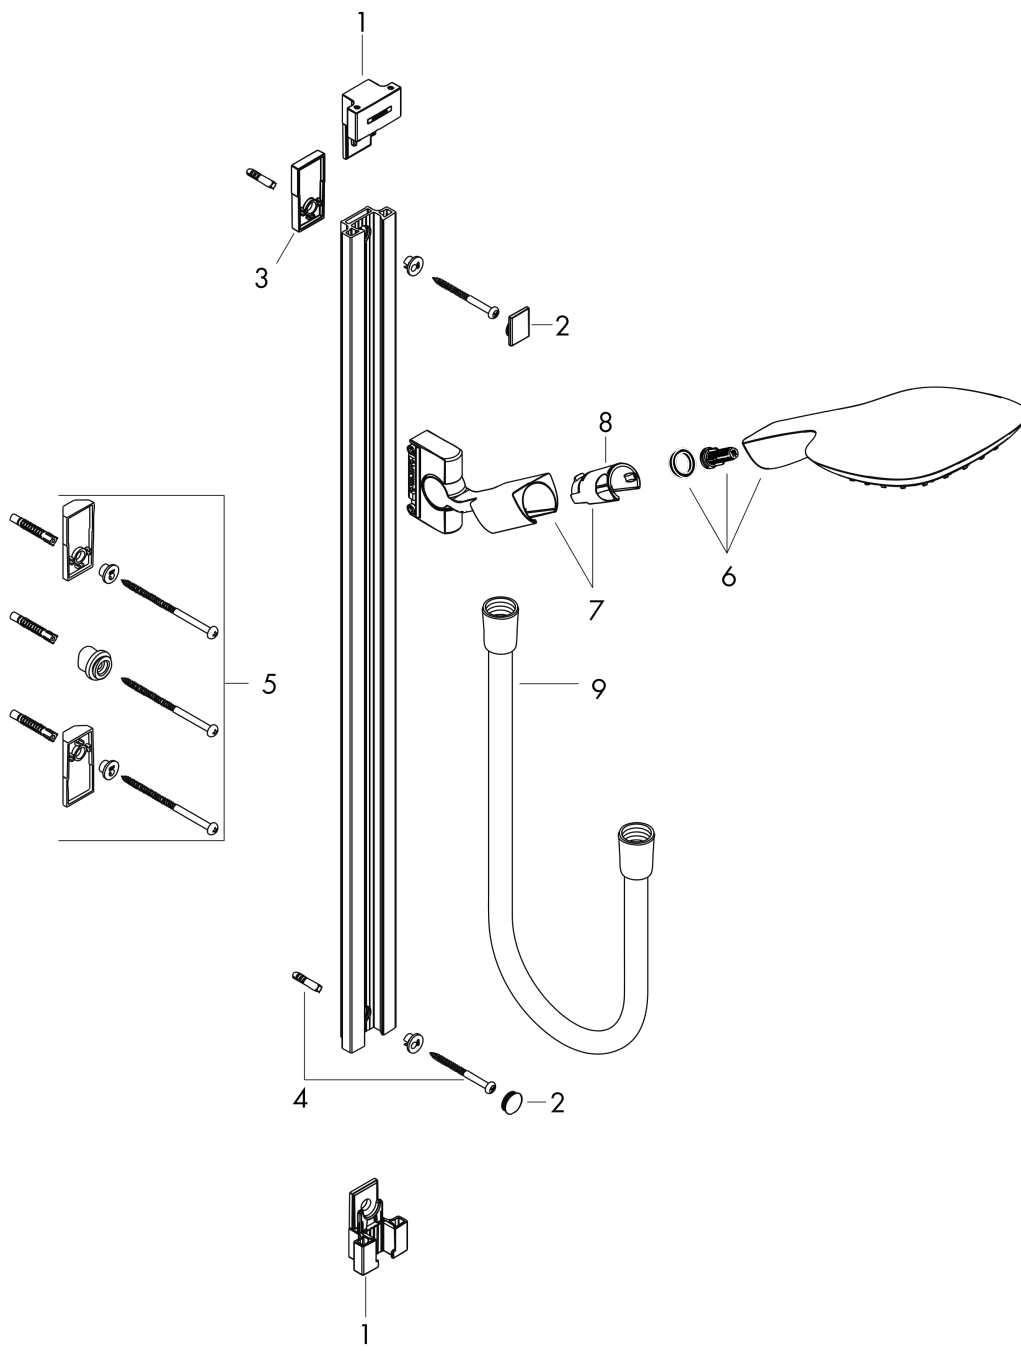

PuraVida

Shower set with shower bar 90 cm

Surfaces: **White/Chrome** Article Number: **27853400**

Description

product features

- consists of: hand shower, shower bar, shower hose, hand shower holder
- shower head size: 150 mm
- spray type: RainAir, CaresseAir, Mix
- convenient diversion via Select button
- pivot connector prevent hose from tangling
- 90° position adjustable hand shower holder, pivots left and right, up and down
- maximum flow rate at 3 bar: 16 l/min
- bar width: 23 mm
- profile stand pipe: square
- wall supports of plastic
- wall mounting: screw fastening

Technology

Product image

Scale drawing

Flowchart

The consumption was measured in combination with the appropriate fittings (thermostat/mixer/in-wall valve) to reflect actual application in practice.

PuraVida

Shower set with shower bar 90 cm

Surfaces: **White/Chrome** Article Number: **27853400**

Installation examples

PuraVida
Shower set with shower bar 90 cm
 Surfaces: **White/Chrome** Article Number: **27853400**

Exploded Drawing

Year of production: >07/09

PuraVida

Shower set with shower bar 90 cm

Surfaces: **White/Chrome** Article Number: **27853400**

Spare part list

Year of production: >07/09

Pos.	Description	Article Number	Price	PU
1	wall support cpl.	98518000	-	1
2	set of covers	98519000	-	1
3	tile-matching-disk	98993000	-	1
4	mounting set	96179000	-	1
5	corner fitting set	28694000	-	1
6	handshower	28557400	-	1
7	support, assy	95407000	-	1
8	guide	98918000	-	1
9	shower hose Isiflex'B 1,60 m	28276000	-	1