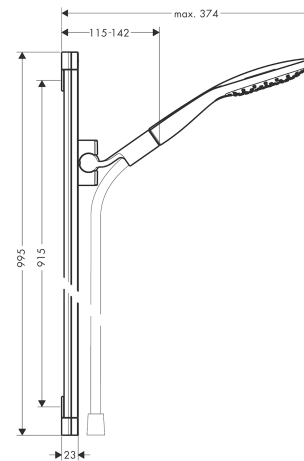

PuraVida

Shower set with shower bar 90 cm

Surfaces: **White/Chrome** Article Number: **27853400**

Description

product features

- consists of: hand shower, shower bar, shower hose, hand shower holder
- shower head size: 150 mm
- spray type: RainAir, CaresseAir, Mix
- convenient diversion via Select button
- pivot connector prevent hose from tangling
- 90° position adjustable hand shower holder, pivots left and right, up and down
- maximum flow rate at 3 bar: 16 l/min
- bar width: 23 mm
- profile stand pipe: square
- wall supports of plastic
- wall mounting: screw fastening

Technology

Product image

Scale drawing

Flowchart

The consumption was measured in combination with the appropriate fittings (thermostat/mixer/in-wall valve) to reflect actual application in practice.

PuraVida

Shower set with shower bar 90 cm

Surfaces: **White/Chrome** Article Number: **27853400**

Installation examples

PuraVida
Shower set with shower bar 90 cm
 Surfaces: **White/Chrome** Article Number: **27853400**

Exploded Drawing

Year of production: >07/09

PuraVida

Shower set with shower bar 90 cm

Surfaces: **White/Chrome** Article Number: **27853400**

Spare part list

Year of production: >07/09

Pos.	Description	Article Number	Price	PU
1	wall support cpl.	98518000	-	1
2	set of covers	98519000	-	1
3	tile-matching-disk	98993000	-	1
4	mounting set	96179000	-	1
5	corner fitting set	28694000	-	1
6	handshower	28557400	-	1
7	support, assy	95407000	-	1
8	guide	98918000	-	1
9	shower hose Isiflex'B 1,60 m	28276000	-	1