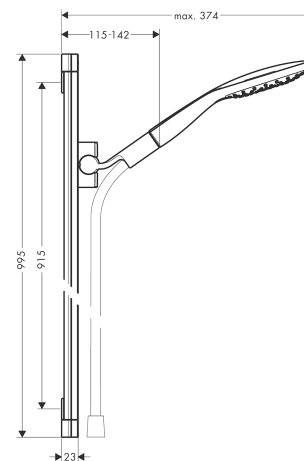

PuraVida

Shower set with shower bar 90 cm

Surfaces: **Chrome** Article Number: **27853000**

Description

product features

- consists of: hand shower, shower bar, shower hose, hand shower holder
- shower head size: 150 mm
- spray type: RainAir, CaresseAir, Mix
- convenient diversion via Select button
- pivot connector prevent hose from tangling
- 90° position adjustable hand shower holder, pivots left and right, up and down
- maximum flow rate at 3 bar: 16 l/min
- bar width: 23 mm
- profile stand pipe: square
- wall supports of plastic
- wall mounting: screw fastening

Technology

Product image

Scale drawing

Flowchart

The consumption was measured in combination with the appropriate fittings (thermostat/mixer/in-wall valve) to reflect actual application in practice.

PuraVida
Shower set with shower bar 90 cm
 Surfaces: **Chrome** Article Number: **27853000**

Installation examples

PuraVida
Shower set with shower bar 90 cm
 Surfaces: **Chrome** Article Number: **27853000**

Exploded Drawing

Year of production: >07/09

PuraVida

Shower set with shower bar 90 cm

Surfaces: **Chrome** Article Number: **27853000**

Spare part list

Year of production: >07/09

Pos.	Description	Article Number	Price	PU
1	wall support cpl.	98518000	-	1
2	set of covers	98519000	-	1
3	tile-matching-disk	98993000	-	1
4	mounting set	96179000	-	1
5	corner fitting set	28694000	-	1
6	handshower	28557000	-	1
7	support, assy	95407000	-	1
8	guide	98918000	-	1
9	shower hose Isiflex'B 1,60 m	28276000	-	1