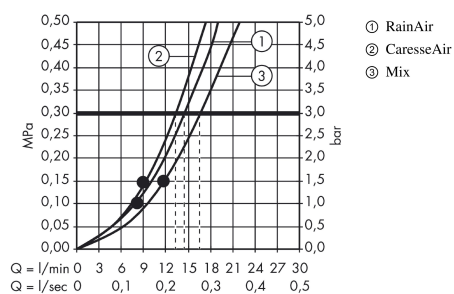

PuraVida

Shower set with shower bar 90 cm

Surfaces: **Chrome** Article Number: **27853000**

Description

product features

- consists of: hand shower, shower bar, shower hose, hand shower holder
- shower head size: 150 mm
- spray type: RainAir, CaresseAir, Mix
- convenient diversion via Select button
- pivot connector prevent hose from tangling
- 90° position adjustable hand shower holder, pivots left and right, up and down
- maximum flow rate at 3 bar: 16 l/min
- bar width: 23 mm
- profile stand pipe: square
- wall supports of plastic
- wall mounting: screw fastening

Technology

Product image

Scale drawing

Flowchart

The consumption was measured in combination with the appropriate fittings (thermostat/mixer/in-wall valve) to reflect actual application in practice.

PuraVida
Shower set with shower bar 90 cm
 Surfaces: **Chrome** Article Number: **27853000**

Installation examples

PuraVida
Shower set with shower bar 90 cm
 Surfaces: **Chrome** Article Number: **27853000**

Exploded Drawing

Year of production: >07/09

PuraVida

Shower set with shower bar 90 cm

Surfaces: **Chrome** Article Number: **27853000**