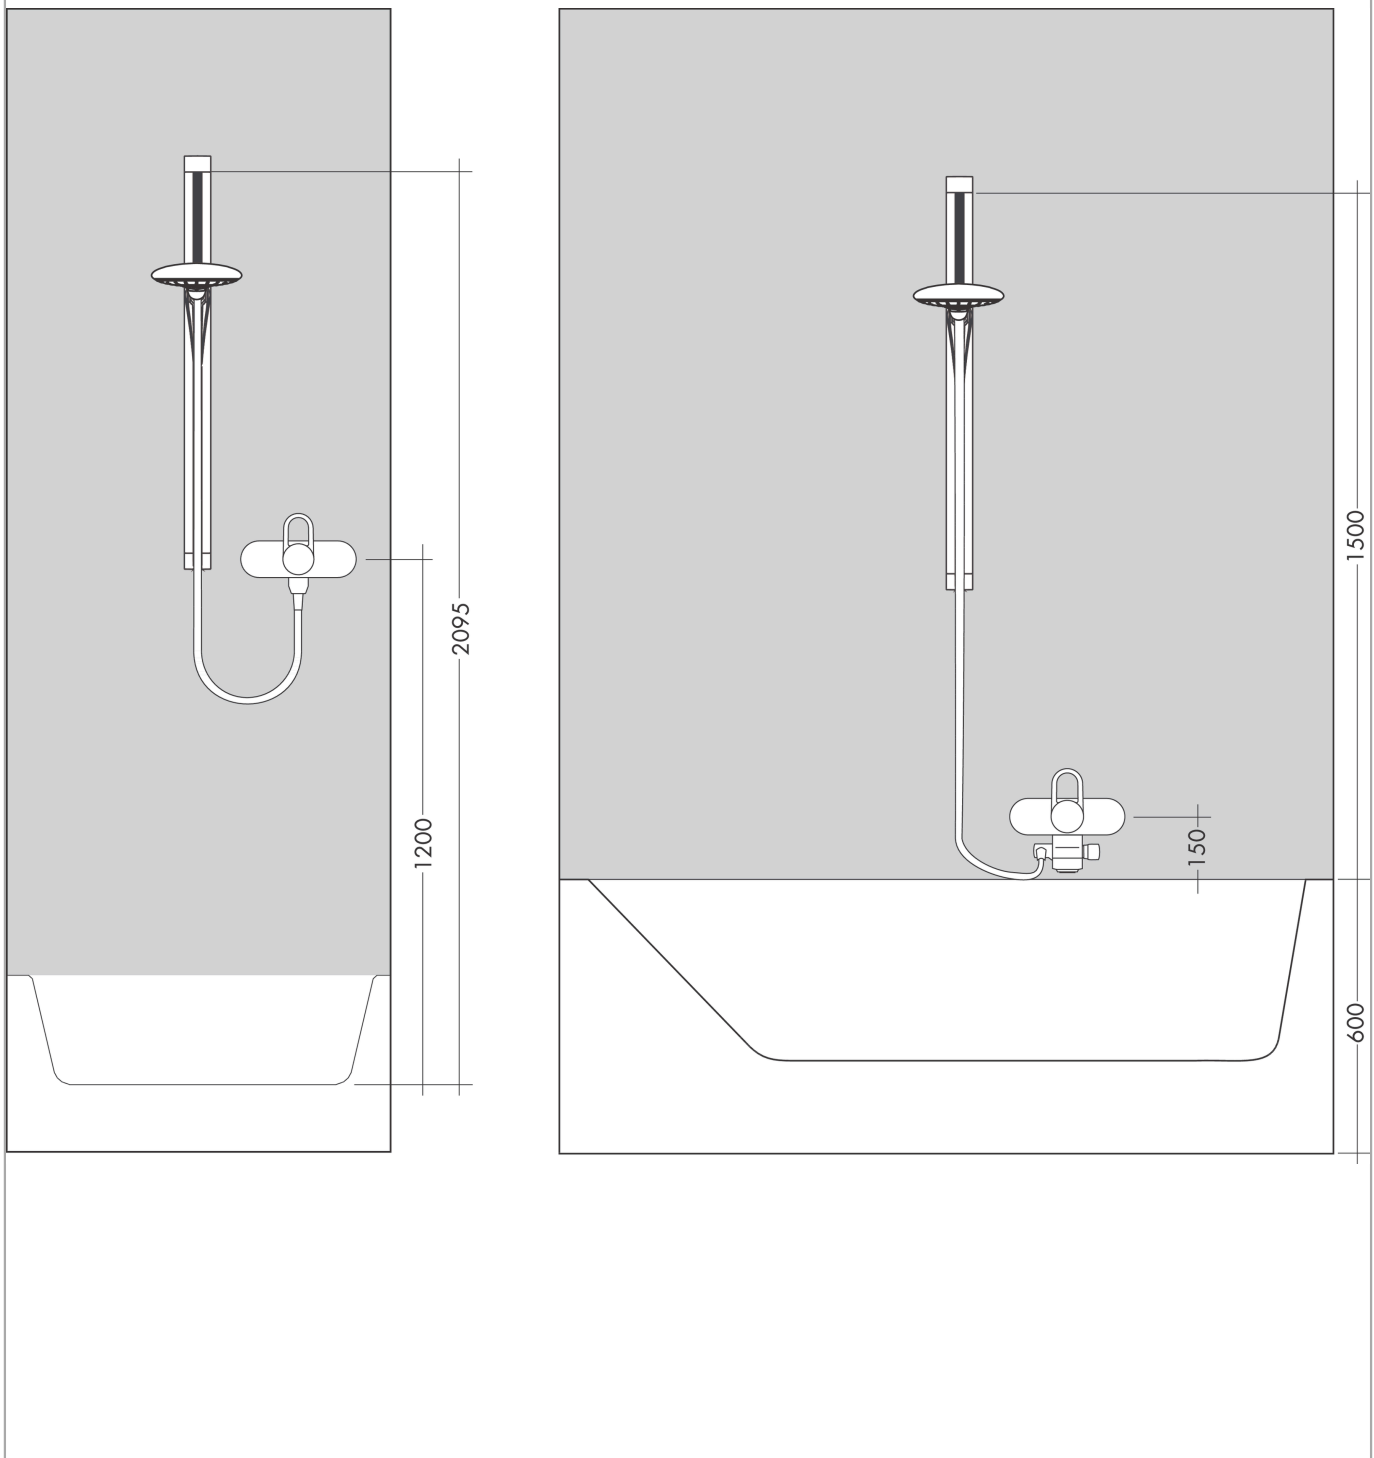

PuraVida

Shower set with shower bar 90 cm

Surfaces: **Chrome** Article Number: **27853000**

Description

product features

- consists of: hand shower, shower bar, shower hose, hand shower holder
- shower head size: 150 mm
- spray type: RainAir, CaresseAir, Mix
- convenient diversion via Select button
- pivot connector prevent hose from tangling
- 90° position adjustable hand shower holder, pivots left and right, up and down
- maximum flow rate at 3 bar: 16 l/min
- bar width: 23 mm
- profile stand pipe: square
- wall supports of plastic
- wall mounting: screw fastening

Technology

Product image

Scale drawing

Flowchart

The consumption was measured in combination with the appropriate fittings (thermostat/mixer/in-wall valve) to reflect actual application in practice.

PuraVida
Shower set with shower bar 90 cm
 Surfaces: **Chrome** Article Number: **27853000**

Installation examples

PuraVida
Shower set with shower bar 90 cm
 Surfaces: **Chrome** Article Number: **27853000**

Exploded Drawing

Year of production: >07/09

PuraVida

Shower set with shower bar 90 cm

Surfaces: **Chrome** Article Number: **27853000**

Spare part list

Year of production: >07/09

Pos.	Description	Article Number	Price	PU
1	wall support cpl.	98518000	-	1
2	set of covers	98519000	-	1
3	tile-matching-disk	98993000	-	1
4	mounting set	96179000	-	1
5	corner fitting set	28694000	-	1
6	handshower	28557000	-	1
7	support, assy	95407000	-	1
8	guide	98918000	-	1
9	shower hose Isiflex'B 1,60 m	28276000	-	1