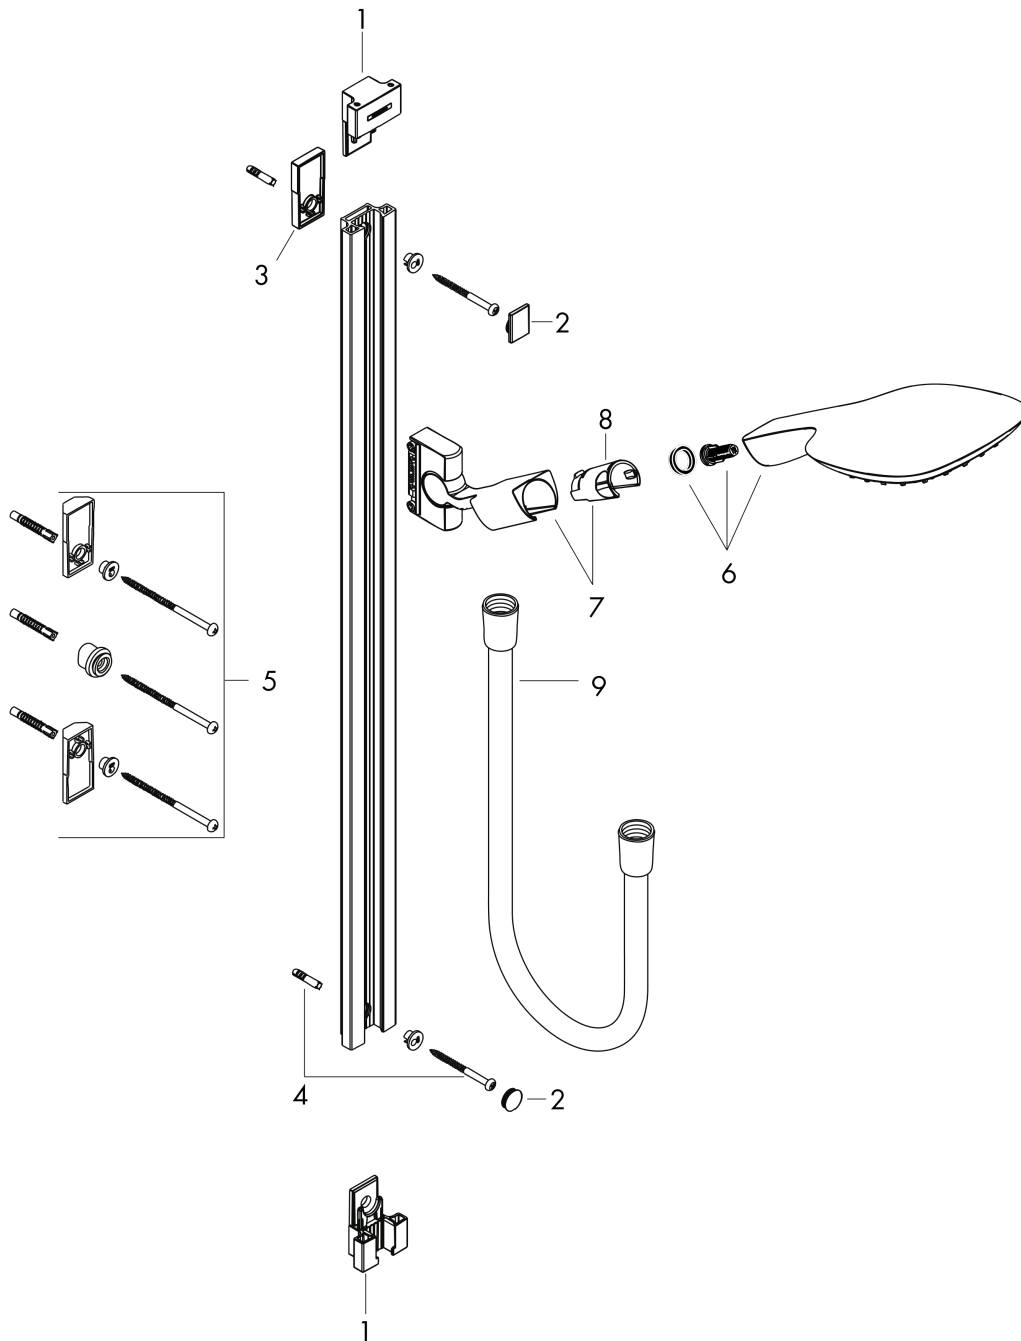

PuraVida

Shower set with shower bar 90 cm

Surfaces: **Chrome** Article Number: **27853000**

Description

product features

- consists of: hand shower, shower bar, shower hose, hand shower holder
- shower head size: 150 mm
- spray type: RainAir, CaresseAir, Mix
- convenient diversion via Select button
- pivot connector prevent hose from tangling
- 90° position adjustable hand shower holder, pivots left and right, up and down
- maximum flow rate at 3 bar: 16 l/min
- bar width: 23 mm
- profile stand pipe: square
- wall supports of plastic
- wall mounting: screw fastening

Technology

Product image

Scale drawing

Flowchart

The consumption was measured in combination with the appropriate fittings (thermostat/mixer/in-wall valve) to reflect actual application in practice.

PuraVida
Shower set with shower bar 90 cm
 Surfaces: **Chrome** Article Number: **27853000**

Installation examples

PuraVida
Shower set with shower bar 90 cm
 Surfaces: **Chrome** Article Number: **27853000**

Exploded Drawing

Year of production: >07/09

PuraVida

Shower set with shower bar 90 cm

Surfaces: **Chrome** Article Number: **27853000**

Spare part list

Year of production: >07/09

Pos.	Description	Article Number	Price	PU
1	wall support cpl.	98518000	-	1
2	set of covers	98519000	-	1
3	tile-matching-disk	98993000	-	1
4	mounting set	96179000	-	1
5	corner fitting set	28694000	-	1
6	handshower	28557000	-	1
7	support, assy	95407000	-	1
8	guide	98918000	-	1
9	shower hose Isiflex'B 1,60 m	28276000	-	1