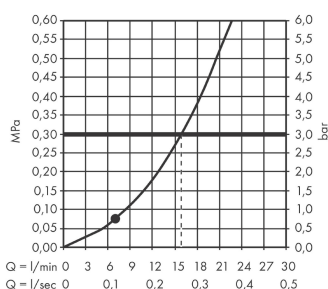

Flowchart

The consumption was measured in combination with the appropriate fittings (thermostat/mixer/ in-wall valve) to reflect actual application in practice.