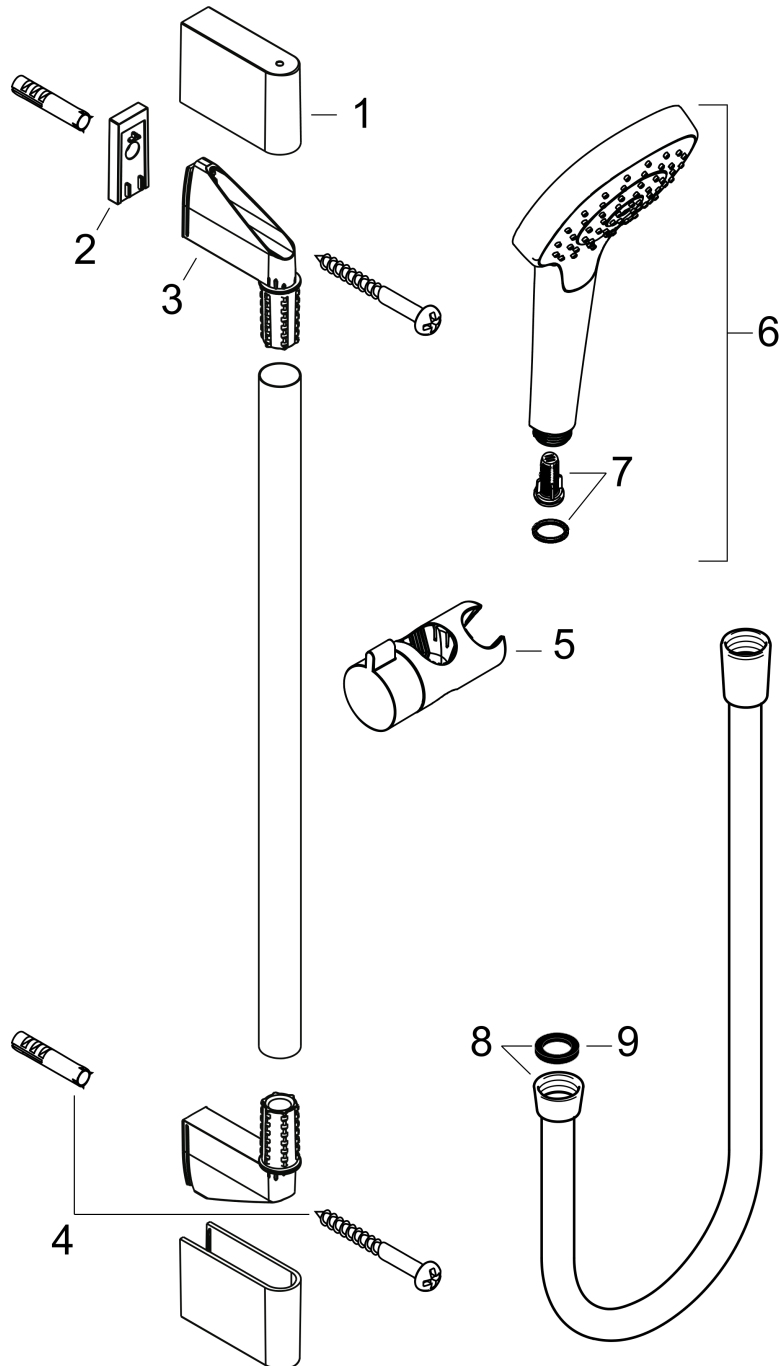

##### product features

- consists of: hand shower, shower bar, shower hose, hand shower holder
- shower head size: 110 mm
- spray type: Rain
- pivot connector prevent hose from tangling
- hand shower holder inclination angle can be adjusted by 45°
- maximum flow rate at 3 bar: 16 l/min
- profile stand pipe: round
- wall supports of plastic
- wall mounting: screw fastening

#### Flowchart

The consumption was measured in combination with the appropriate fittings (thermostat/mixer/ in-wall valve) to reflect actual application in practice.

**Croma Select S**  
**Shower set 1jet with shower bar 65 cm**  
 Surfaces: **White/Chrome** Article Number: **26564400**

Installation examples

**Croma Select S**  
**Shower set 1jet with shower bar 65 cm**  
 Surfaces: **White/Chrome** Article Number: **26564400**

Exploded Drawing

Year of production: >10/14

**Croma Select S**  
**Shower set 1jet with shower bar 65 cm**  
 Surfaces: **White/Chrome** Article Number: **26564400**

**Spare part list**

Year of production: >10/14

<b>Pos.</b>	<b>Description</b>	<b>Article Number</b>	<b>Price</b>	<b>PU</b>
1	cover	95217000	-	1
2	tile-matching-disk	97450000	-	1
3	wall support	95218000	-	1
4	mounting set	96179000	-	1
5	support, assy	92366000	-	1
6	handshower	26804400	-	1
7	filter insert	97708000	-	1
8	shower hose Isiflex'B 1,60 m	28276000	-	1
9	seal	98058000	-	1