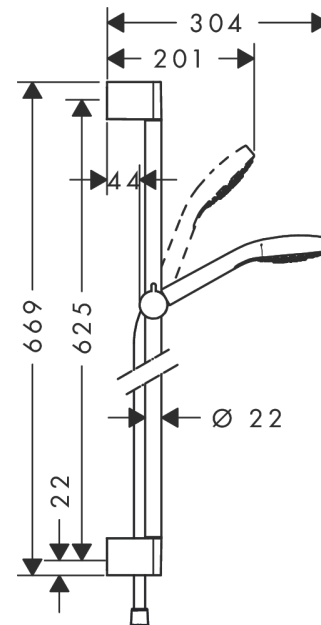

### Shower set 1jet with shower bar 65 cm

Surfaces: **White/Chrome** Article Number: **26564400**

##### product features

- consists of: hand shower, shower bar, shower hose, hand shower holder
- shower head size: 110 mm
- spray type: Rain
- pivot connector prevent hose from tangling
- hand shower holder inclination angle can be adjusted by 45°
- maximum flow rate at 3 bar: 16 l/min
- profile stand pipe: round
- wall supports of plastic
- wall mounting: screw fastening

#### Scale drawing

#### Flowchart

The consumption was measured in combination with the appropriate fittings (thermostat/mixer/ in-wall valve) to reflect actual application in practice.

**Croma Select S**  
**Shower set 1jet with shower bar 65 cm**  
 Surfaces: **White/Chrome** Article Number: **26564400**