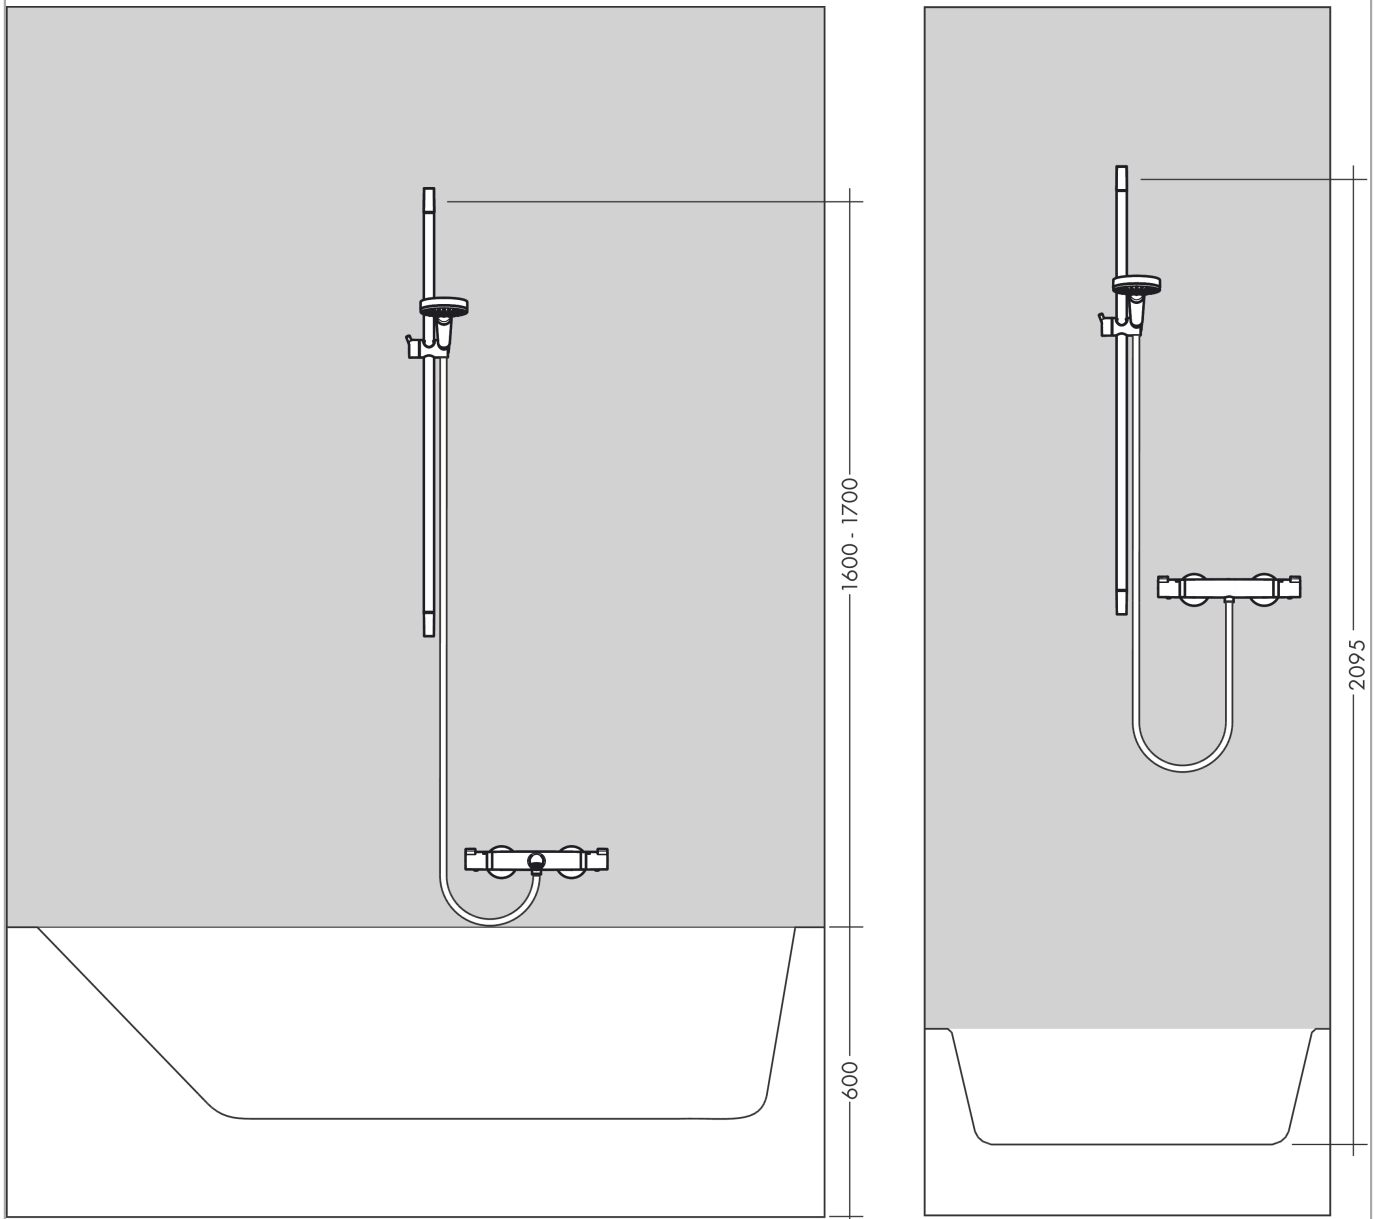

##### product features

- consists of: hand shower, shower bar, shower hose, hand shower holder
- shower head size: 110 mm
- spray type: Rain
- pivot connector prevent hose from tangling
- hand shower holder inclination angle can be adjusted by 45°
- maximum flow rate at 3 bar: 16 l/min
- profile stand pipe: round
- wall supports of plastic
- wall mounting: screw fastening

#### Scale drawing

#### Flowchart

The consumption was measured in combination with the appropriate fittings (thermostat/mixer/ in-wall valve) to reflect actual application in practice.

**Croma Select S**  
**Shower set 1jet with shower bar 65 cm**  
 Surfaces: **White/Chrome** Article Number: **26564400**

Installation examples

**Croma Select S**  
**Shower set 1jet with shower bar 65 cm**  
 Surfaces: **White/Chrome** Article Number: **26564400**

Exploded Drawing

Year of production: >10/14

**Croma Select S**  
**Shower set 1jet with shower bar 65 cm**  
 Surfaces: **White/Chrome** Article Number: **26564400**