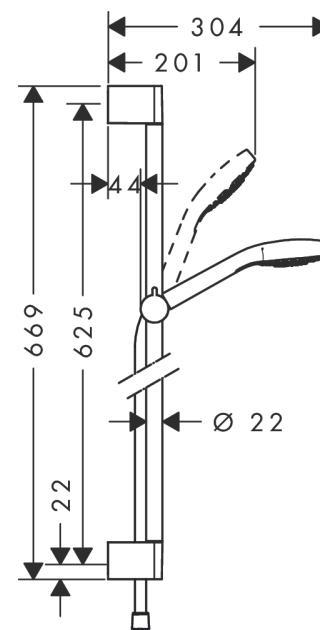

Croma Select S

Shower set Vario with shower bar 65 cm

Surfaces: **White/Chrome** Article Number: **26562400**

Description

product features

- consists of: hand shower, shower bar, shower hose, hand shower holder
- shower head size: 110 mm
- spray type: Rain, IntenseRain, TurboRain
- convenient diversion via Select button
- pivot connector prevent hose from tangling
- hand shower holder inclination angle can be adjusted by 45°
- maximum flow rate at 3 bar: 15 l/min
- profile stand pipe: round
- wall supports of plastic
- wall mounting: screw fastening

Technology

Product image

Scale drawing

Flowchart

- ① TurboRain
- ② IntenseRain
- ③ Rain

The consumption was measured in combination with the appropriate fittings (thermostat/mixer/ in-wall valve) to reflect actual application in practice.

Croma Select S
Shower set Vario with shower bar 65 cm
 Surfaces: **White/Chrome** Article Number: **26562400**

Installation examples

Croma Select S
Shower set Vario with shower bar 65 cm
 Surfaces: **White/Chrome** Article Number: **26562400**

Exploded Drawing

Year of production: >07/15

Croma Select S

Shower set Vario with shower bar 65 cm

Surfaces: **White/Chrome** Article Number: **26562400**

Spare part list

Year of production: >07/15

Pos.	Description	Article Number	Price	PU
1	cover	95217000	-	1
2	tile-matching-disk	97450000	-	1
3	wall support	95218000	-	1
4	mounting set	96179000	-	1
5	support, assy	92366000	-	1
6	handshower	26802400	-	1
7	filter	92672000	-	1
8	seal	98058000	-	1
9	shower hose Isiflex'B 1,60 m	28276000	-	1