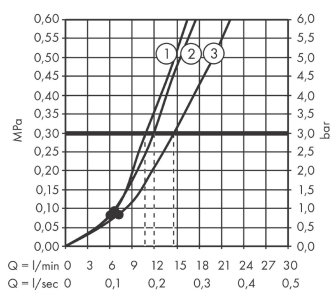

Croma Select S

Shower set Vario with shower bar 65 cm

Surfaces: **White/Chrome** Article Number: **26562400**

Description

product features

- consists of: hand shower, shower bar, shower hose, hand shower holder
- shower head size: 110 mm
- spray type: Rain, IntenseRain, TurboRain
- convenient diversion via Select button
- pivot connector prevent hose from tangling
- hand shower holder inclination angle can be adjusted by 45°
- maximum flow rate at 3 bar: 15 l/min
- profile stand pipe: round
- wall supports of plastic
- wall mounting: screw fastening

Technology

Product image

Scale drawing

Flowchart

- ① TurboRain
- ② IntenseRain
- ③ Rain

The consumption was measured in combination with the appropriate fittings (thermostat/mixer/ in-wall valve) to reflect actual application in practice.

Croma Select S
Shower set Vario with shower bar 65 cm
 Surfaces: **White/Chrome** Article Number: **26562400**

Installation examples

Croma Select S
Shower set Vario with shower bar 65 cm
 Surfaces: **White/Chrome** Article Number: **26562400**

Exploded Drawing

Year of production: >07/15

Croma Select S

Shower set Vario with shower bar 65 cm

Surfaces: **White/Chrome** Article Number: **26562400**

Spare part list

Year of production: >07/15

Pos.	Description	Article Number	Price	PU
1	cover	95217000	-	1
2	tile-matching-disk	97450000	-	1
3	wall support	95218000	-	1
4	mounting set	96179000	-	1
5	support, assy	92366000	-	1
6	handshower	26802400	-	1
7	filter	92672000	-	1
8	seal	98058000	-	1
9	shower hose Isiflex'B 1,60 m	28276000	-	1