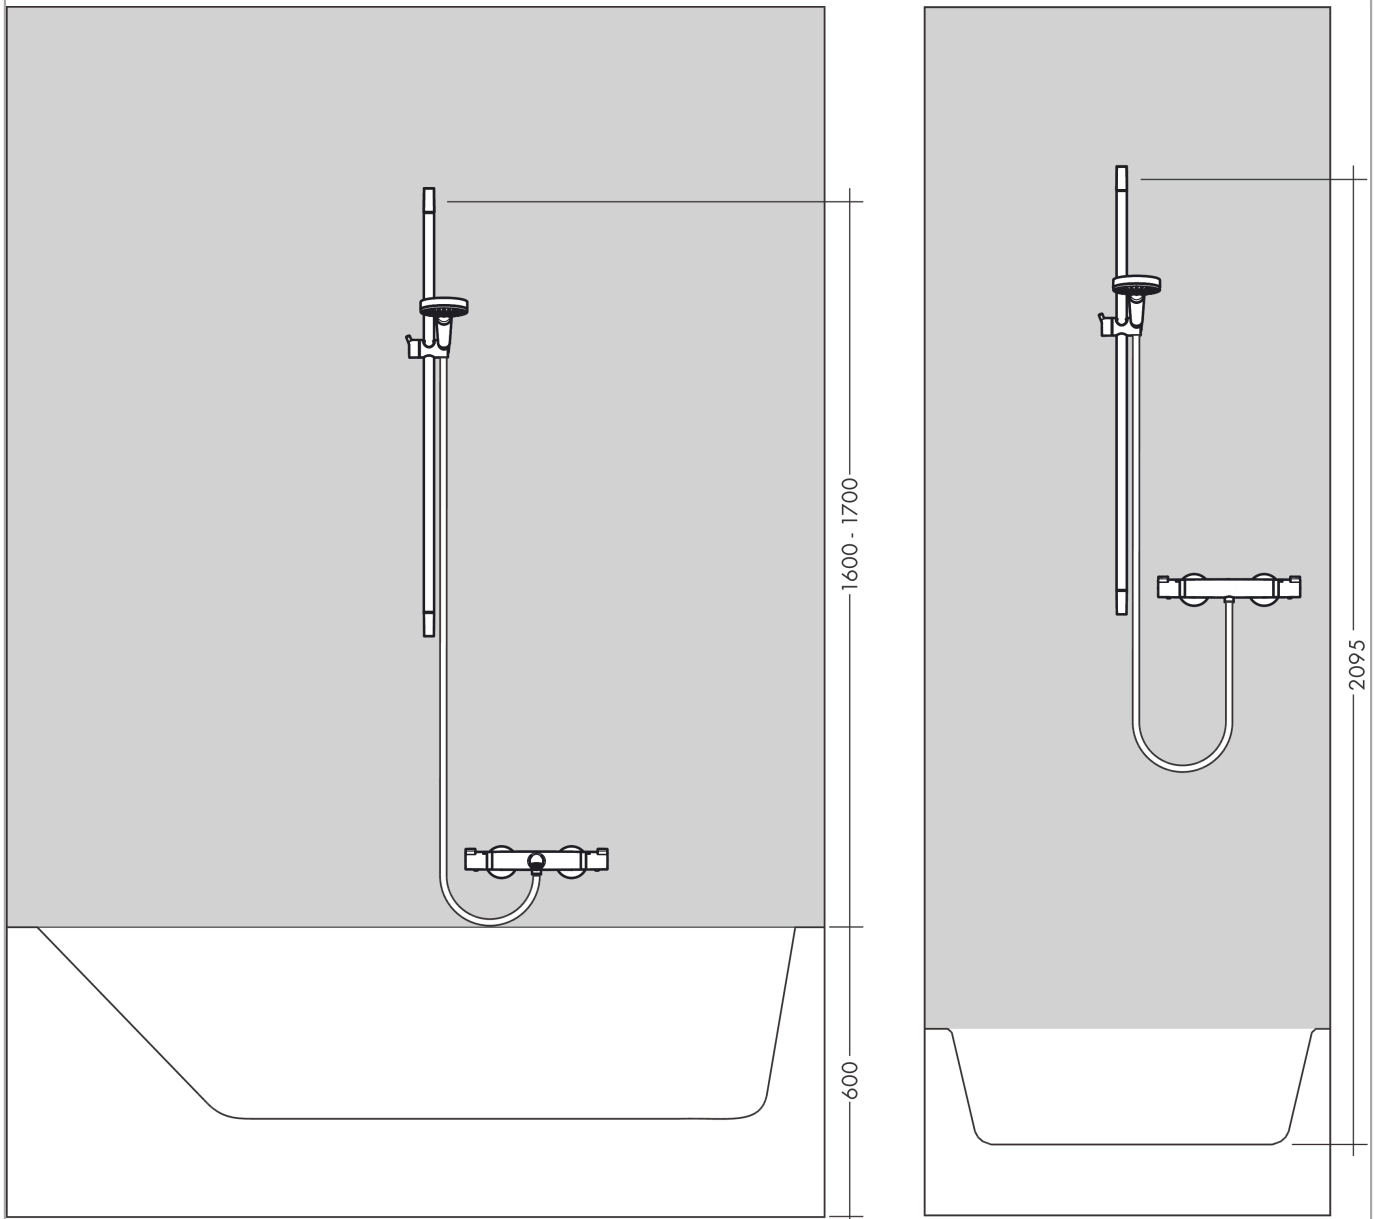

Croma Select S

Shower set Vario with shower bar 65 cm

Surfaces: **White/Chrome** Article Number: **26562400**

Description

product features

- consists of: hand shower, shower bar, shower hose, hand shower holder
- shower head size: 110 mm
- spray type: Rain, IntenseRain, TurboRain
- convenient diversion via Select button
- pivot connector prevent hose from tangling
- hand shower holder inclination angle can be adjusted by 45°
- maximum flow rate at 3 bar: 15 l/min
- profile stand pipe: round
- wall supports of plastic
- wall mounting: screw fastening

Technology

Product image

Scale drawing

Flowchart

- ① TurboRain
- ② IntenseRain
- ③ Rain

The consumption was measured in combination with the appropriate fittings (thermostat/mixer/ in-wall valve) to reflect actual application in practice.

Croma Select S
Shower set Vario with shower bar 65 cm
 Surfaces: **White/Chrome** Article Number: **26562400**

Installation examples

Croma Select S
Shower set Vario with shower bar 65 cm
 Surfaces: **White/Chrome** Article Number: **26562400**

Exploded Drawing

Year of production: >07/15

Croma Select S

Shower set Vario with shower bar 65 cm

Surfaces: **White/Chrome** Article Number: **26562400**

Spare part list

Year of production: >07/15

Pos.	Description	Article Number	Price	PU
1	cover	95217000	-	1
2	tile-matching-disk	97450000	-	1
3	wall support	95218000	-	1
4	mounting set	96179000	-	1
5	support, assy	92366000	-	1
6	handshower	26802400	-	1
7	filter	92672000	-	1
8	seal	98058000	-	1
9	shower hose Isiflex'B 1,60 m	28276000	-	1