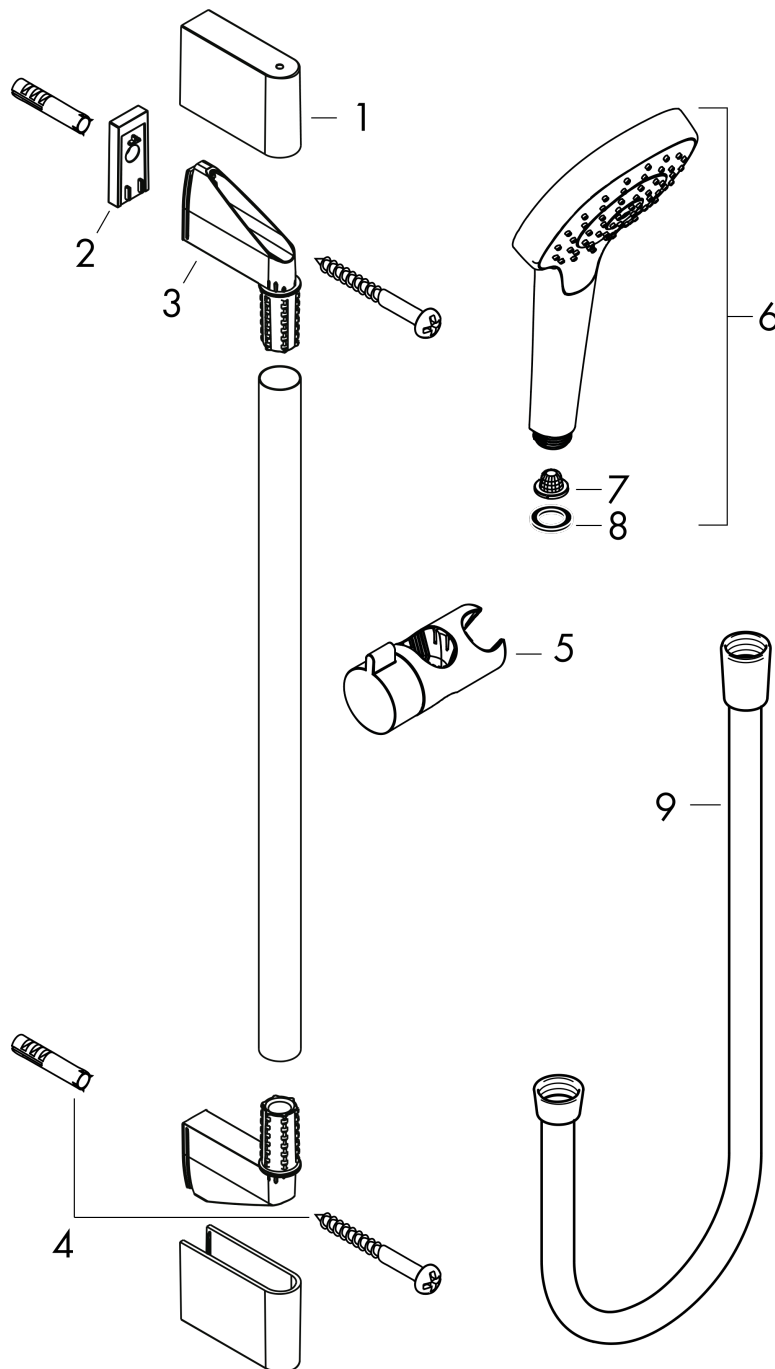

Croma Select S

Shower set Vario with shower bar 65 cm

Surfaces: **White/Chrome** Article Number: **26562400**

Description

product features

- consists of: hand shower, shower bar, shower hose, hand shower holder
- shower head size: 110 mm
- spray type: Rain, IntenseRain, TurboRain
- convenient diversion via Select button
- pivot connector prevent hose from tangling
- hand shower holder inclination angle can be adjusted by 45°
- maximum flow rate at 3 bar: 15 l/min
- profile stand pipe: round
- wall supports of plastic
- wall mounting: screw fastening

Croma Select S
Shower set Vario with shower bar 65 cm
 Surfaces: **White/Chrome** Article Number: **26562400**

Installation examples

Croma Select S
Shower set Vario with shower bar 65 cm
 Surfaces: **White/Chrome** Article Number: **26562400**

Exploded Drawing

Year of production: >07/15

Croma Select S

Shower set Vario with shower bar 65 cm

Surfaces: **White/Chrome** Article Number: **26562400**

Spare part list

Year of production: >07/15

Pos.	Description	Article Number	Price	PU
1	cover	95217000	-	1
2	tile-matching-disk	97450000	-	1
3	wall support	95218000	-	1
4	mounting set	96179000	-	1
5	support, assy	92366000	-	1
6	handshower	26802400	-	1
7	filter	92672000	-	1
8	seal	98058000	-	1
9	shower hose Isiflex'B 1,60 m	28276000	-	1