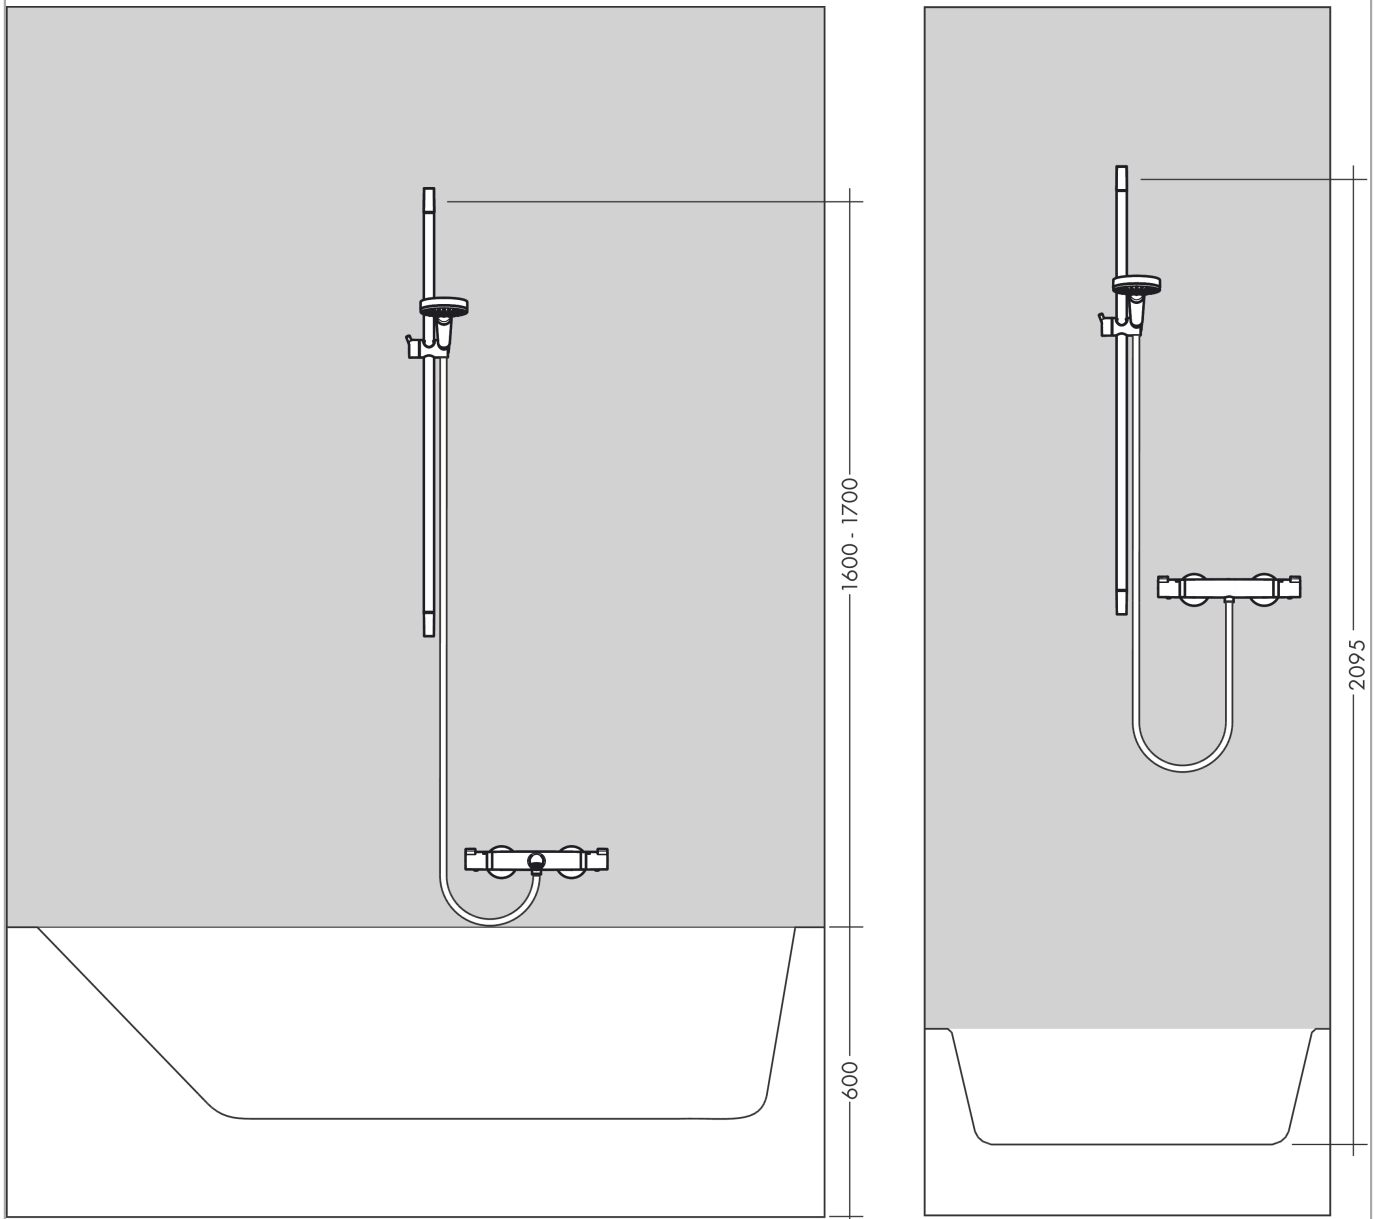

Croma Select E

Shower set 1jet with shower bar 65 cm

Surfaces: **White/Chrome** Article Number: **26584400**

Description

product features

- consists of: hand shower, shower bar, shower hose, hand shower holder
- shower head size: 110 mm
- spray type: Rain
- pivot connector prevent hose from tangling
- hand shower holder inclination angle can be adjusted by 45°
- maximum flow rate at 3 bar: 16 l/min
- profile stand pipe: round
- wall supports of plastic
- wall mounting: screw fastening

Technology

Product image

Scale drawing

Flowchart

The consumption was measured in combination with the appropriate fittings (thermostat/mixer/ in-wall valve) to reflect actual application in practice.

Croma Select E
Shower set 1jet with shower bar 65 cm
 Surfaces: **White/Chrome** Article Number: **26584400**

Installation examples

Croma Select E
Shower set 1jet with shower bar 65 cm
 Surfaces: **White/Chrome** Article Number: **26584400**

Exploded Drawing

Year of production: >11/14

Croma Select E
Shower set 1jet with shower bar 65 cm
 Surfaces: **White/Chrome** Article Number: **26584400**

Spare part list

Year of production: >11/14

| Pos. | Description | Article Number | Price | PU |
|-------------|------------------------------|-----------------------|--------------|-----------|
| 1 | cover | 95217000 | - | 1 |
| 2 | tile-matching-disk | 97450000 | - | 1 |
| 3 | wall support | 95218000 | - | 1 |
| 4 | mounting set | 96179000 | - | 1 |
| 5 | support, assy | 92366000 | - | 1 |
| 6 | handshower | 26814400 | - | 1 |
| 7 | filter insert | 97708000 | - | 1 |
| 8 | shower hose Isiflex'B 1,60 m | 28276000 | - | 1 |
| 9 | seal | 98058000 | - | 1 |