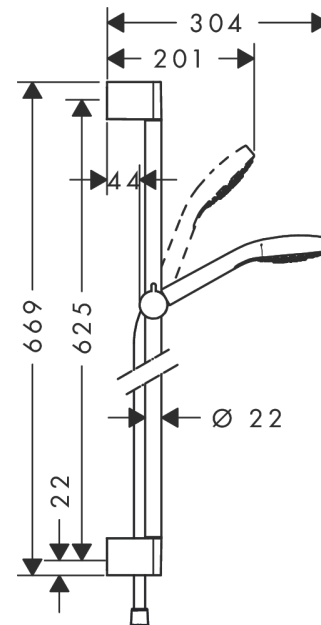

Croma Select E

Shower set 1jet with shower bar 65 cm

Surfaces: **White/Chrome** Article Number: **26584400**

Description

product features

- consists of: hand shower, shower bar, shower hose, hand shower holder
- shower head size: 110 mm
- spray type: Rain
- pivot connector prevent hose from tangling
- hand shower holder inclination angle can be adjusted by 45°
- maximum flow rate at 3 bar: 16 l/min
- profile stand pipe: round
- wall supports of plastic
- wall mounting: screw fastening

Technology

Product image

Scale drawing

Flowchart

The consumption was measured in combination with the appropriate fittings (thermostat/mixer/ in-wall valve) to reflect actual application in practice.

Croma Select E
Shower set 1jet with shower bar 65 cm
 Surfaces: **White/Chrome** Article Number: **26584400**

Installation examples

Croma Select E
Shower set 1jet with shower bar 65 cm
 Surfaces: **White/Chrome** Article Number: **26584400**

Exploded Drawing

Year of production: >11/14

Croma Select E
Shower set 1jet with shower bar 65 cm
 Surfaces: **White/Chrome** Article Number: **26584400**

Spare part list

Year of production: >11/14

| Pos. | Description | Article Number | Price | PU |
|-------------|------------------------------|-----------------------|--------------|-----------|
| 1 | cover | 95217000 | - | 1 |
| 2 | tile-matching-disk | 97450000 | - | 1 |
| 3 | wall support | 95218000 | - | 1 |
| 4 | mounting set | 96179000 | - | 1 |
| 5 | support, assy | 92366000 | - | 1 |
| 6 | handshower | 26814400 | - | 1 |
| 7 | filter insert | 97708000 | - | 1 |
| 8 | shower hose Isiflex'B 1,60 m | 28276000 | - | 1 |
| 9 | seal | 98058000 | - | 1 |