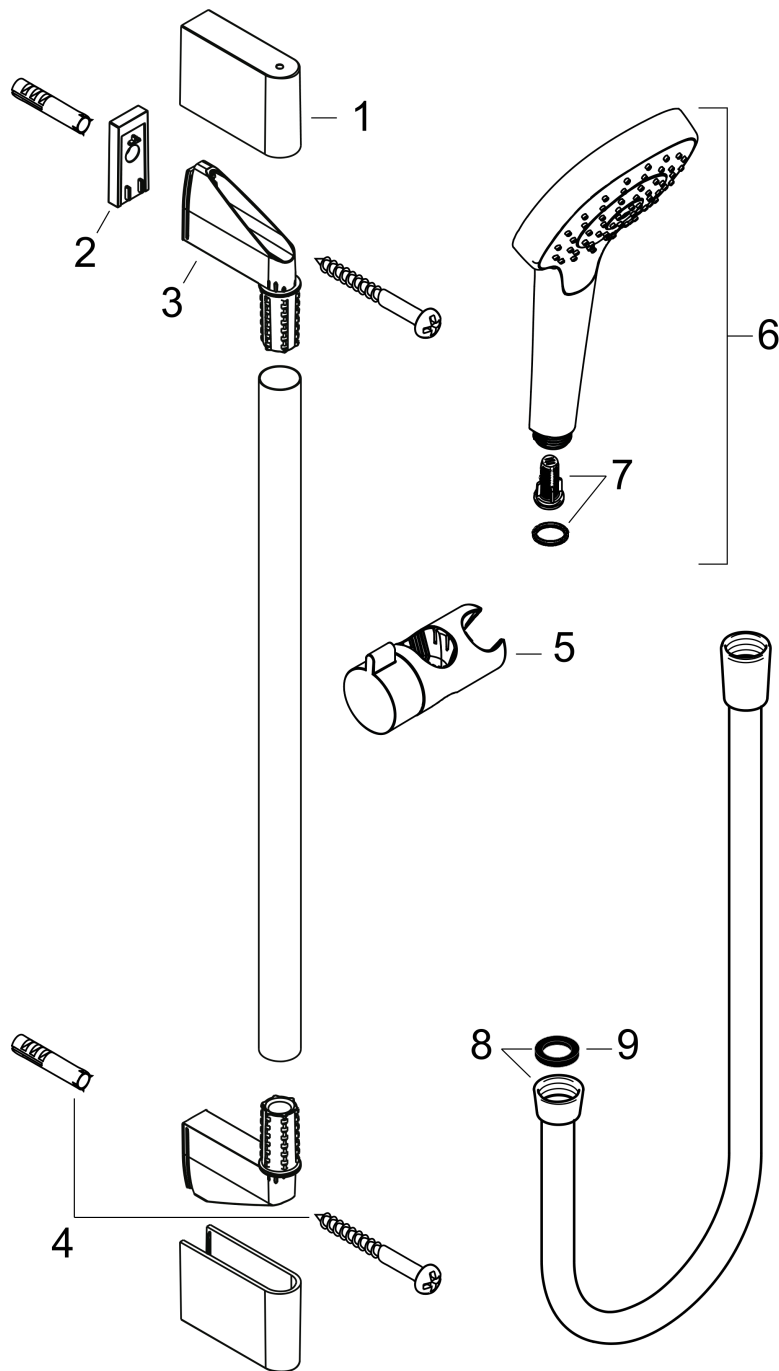

Croma Select E

Shower set 1jet with shower bar 65 cm

Surfaces: **White/Chrome** Article Number: **26584400**

Description

product features

- consists of: hand shower, shower bar, shower hose, hand shower holder
- shower head size: 110 mm
- spray type: Rain
- pivot connector prevent hose from tangling
- hand shower holder inclination angle can be adjusted by 45°
- maximum flow rate at 3 bar: 16 l/min
- profile stand pipe: round
- wall supports of plastic
- wall mounting: screw fastening

Technology

Product image

Scale drawing

Flowchart

The consumption was measured in combination with the appropriate fittings (thermostat/mixer/ in-wall valve) to reflect actual application in practice.

Croma Select E
Shower set 1jet with shower bar 65 cm
 Surfaces: **White/Chrome** Article Number: **26584400**

Installation examples

Croma Select E
Shower set 1jet with shower bar 65 cm
 Surfaces: **White/Chrome** Article Number: **26584400**

Exploded Drawing

Year of production: >11/14

Croma Select E
Shower set 1jet with shower bar 65 cm
 Surfaces: **White/Chrome** Article Number: **26584400**

Spare part list

Year of production: >11/14

| Pos. | Description | Article Number | Price | PU |
|-------------|------------------------------|-----------------------|--------------|-----------|
| 1 | cover | 95217000 | - | 1 |
| 2 | tile-matching-disk | 97450000 | - | 1 |
| 3 | wall support | 95218000 | - | 1 |
| 4 | mounting set | 96179000 | - | 1 |
| 5 | support, assy | 92366000 | - | 1 |
| 6 | handshower | 26814400 | - | 1 |
| 7 | filter insert | 97708000 | - | 1 |
| 8 | shower hose Isiflex'B 1,60 m | 28276000 | - | 1 |
| 9 | seal | 98058000 | - | 1 |