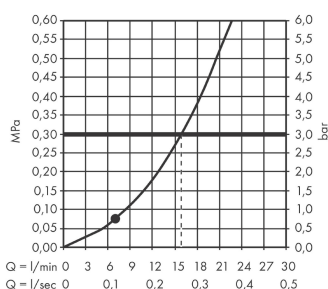

Croma Select E

Shower set 1jet with shower bar 65 cm

Surfaces: **White/Chrome** Article Number: **26584400**

Description

product features

- consists of: hand shower, shower bar, shower hose, hand shower holder
- shower head size: 110 mm
- spray type: Rain
- pivot connector prevent hose from tangling
- hand shower holder inclination angle can be adjusted by 45°
- maximum flow rate at 3 bar: 16 l/min
- profile stand pipe: round
- wall supports of plastic
- wall mounting: screw fastening

Technology

Product image

Scale drawing

Flowchart

The consumption was measured in combination with the appropriate fittings (thermostat/mixer/ in-wall valve) to reflect actual application in practice.

Croma Select E
Shower set 1jet with shower bar 65 cm
 Surfaces: **White/Chrome** Article Number: **26584400**

Installation examples

Croma Select E
Shower set 1jet with shower bar 65 cm
 Surfaces: **White/Chrome** Article Number: **26584400**

Exploded Drawing

Year of production: >11/14

Croma Select E
Shower set 1jet with shower bar 65 cm
 Surfaces: **White/Chrome** Article Number: **26584400**