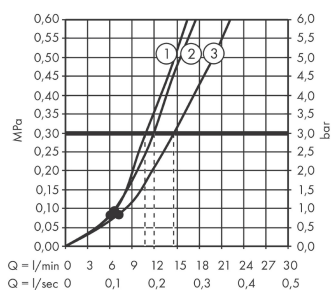

Croma Select E

Shower set Vario with shower bar 65 cm

Surfaces: **White/Chrome** Article Number: **26582400**

Description

product features

- consists of: hand shower, shower bar, shower hose, hand shower holder
- shower head size: 110 mm
- spray type: TurboRain, IntenseRain, Rain
- convenient diversion via Select button
- pivot connector prevent hose from tangling
- hand shower holder inclination angle can be adjusted by 45°
- maximum flow rate at 3 bar: 15 l/min
- profile stand pipe: round
- wall supports of plastic
- wall mounting: screw fastening

Technology

Product image

Scale drawing

Flowchart

- ① TurboRain
- ② IntenseRain
- ③ Rain

The consumption was measured in combination with the appropriate fittings (thermostat/mixer/ in-wall valve) to reflect actual application in practice.

Croma Select E
Shower set Vario with shower bar 65 cm
 Surfaces: **White/Chrome** Article Number: **26582400**

Installation examples

Croma Select E
Shower set Vario with shower bar 65 cm
 Surfaces: **White/Chrome** Article Number: **26582400**