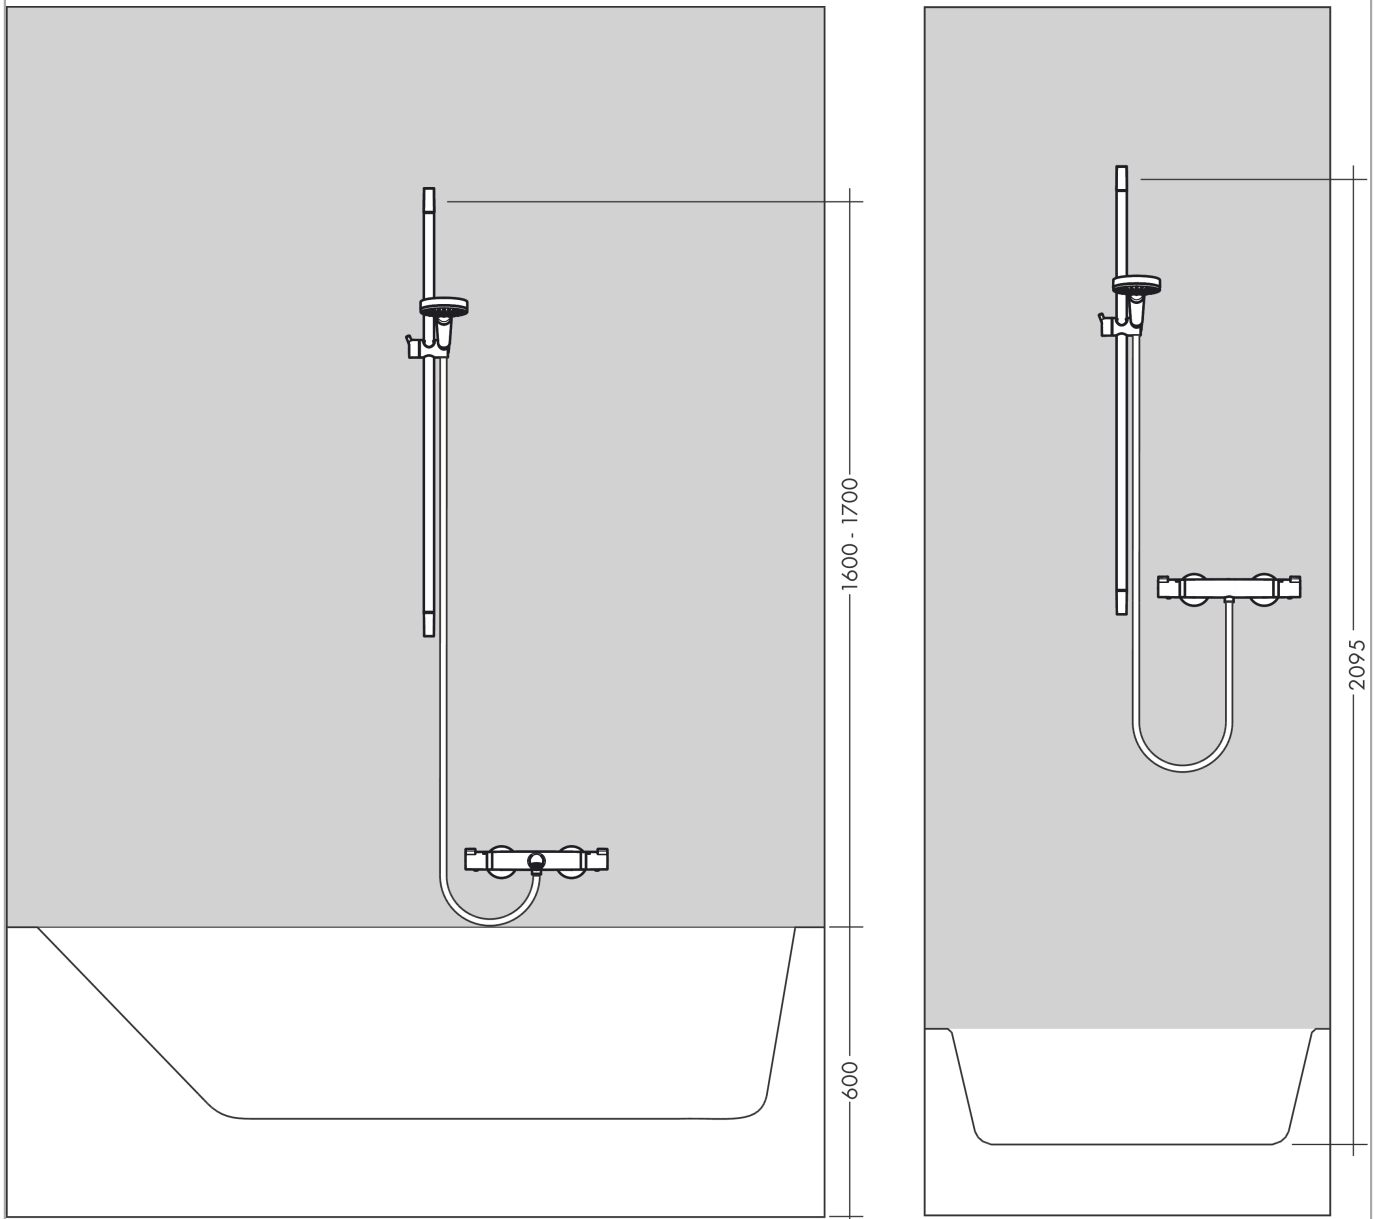

Croma Select E

Shower set Vario with shower bar 65 cm

Surfaces: **White/Chrome** Article Number: **26582400**

Description

product features

- consists of: hand shower, shower bar, shower hose, hand shower holder
- shower head size: 110 mm
- spray type: TurboRain, IntenseRain, Rain
- convenient diversion via Select button
- pivot connector prevent hose from tangling
- hand shower holder inclination angle can be adjusted by 45°
- maximum flow rate at 3 bar: 15 l/min
- profile stand pipe: round
- wall supports of plastic
- wall mounting: screw fastening

Technology

Product image

Scale drawing

Flowchart

- ① TurboRain
- ② IntenseRain
- ③ Rain

The consumption was measured in combination with the appropriate fittings (thermostat/mixer/ in-wall valve) to reflect actual application in practice.

Croma Select E
Shower set Vario with shower bar 65 cm
 Surfaces: **White/Chrome** Article Number: **26582400**

Installation examples

Croma Select E
Shower set Vario with shower bar 65 cm
 Surfaces: **White/Chrome** Article Number: **26582400**

Spare part list

Year of production: >11/14

Pos.	Description	Article Number	Price	PU
1	cover	95217000	-	1
2	tile-matching-disk	97450000	-	1
3	wall support	95218000	-	1
4	mounting set	96179000	-	1
5	support, assy	92366000	-	1
6	handshower	26812400	-	1
7	filter insert	92421000	-	1
8	shower hose Isiflex'B 1,60 m	28276000	-	1
9	seal	98058000	-	1