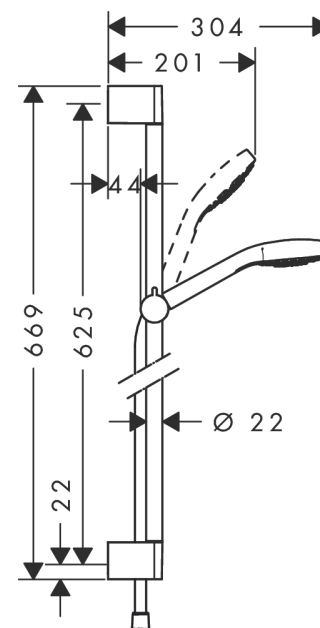

Croma Select E

Shower set Vario with shower bar 65 cm

Surfaces: **White/Chrome** Article Number: **26582400**

Description

product features

- consists of: hand shower, shower bar, shower hose, hand shower holder
- shower head size: 110 mm
- spray type: TurboRain, IntenseRain, Rain
- convenient diversion via Select button
- pivot connector prevent hose from tangling
- hand shower holder inclination angle can be adjusted by 45°
- maximum flow rate at 3 bar: 15 l/min
- profile stand pipe: round
- wall supports of plastic
- wall mounting: screw fastening

Technology

Product image

Scale drawing

Flowchart

- ① TurboRain
- ② IntenseRain
- ③ Rain

The consumption was measured in combination with the appropriate fittings (thermostat/mixer/ in-wall valve) to reflect actual application in practice.

Croma Select E
Shower set Vario with shower bar 65 cm
 Surfaces: **White/Chrome** Article Number: **26582400**

Installation examples

Croma Select E
Shower set Vario with shower bar 65 cm
 Surfaces: **White/Chrome** Article Number: **26582400**

Spare part list

Year of production: >11/14

Pos.	Description	Article Number	Price	PU
1	cover	95217000	-	1
2	tile-matching-disk	97450000	-	1
3	wall support	95218000	-	1
4	mounting set	96179000	-	1
5	support, assy	92366000	-	1
6	handshower	26812400	-	1
7	filter insert	92421000	-	1
8	shower hose Isiflex'B 1,60 m	28276000	-	1
9	seal	98058000	-	1