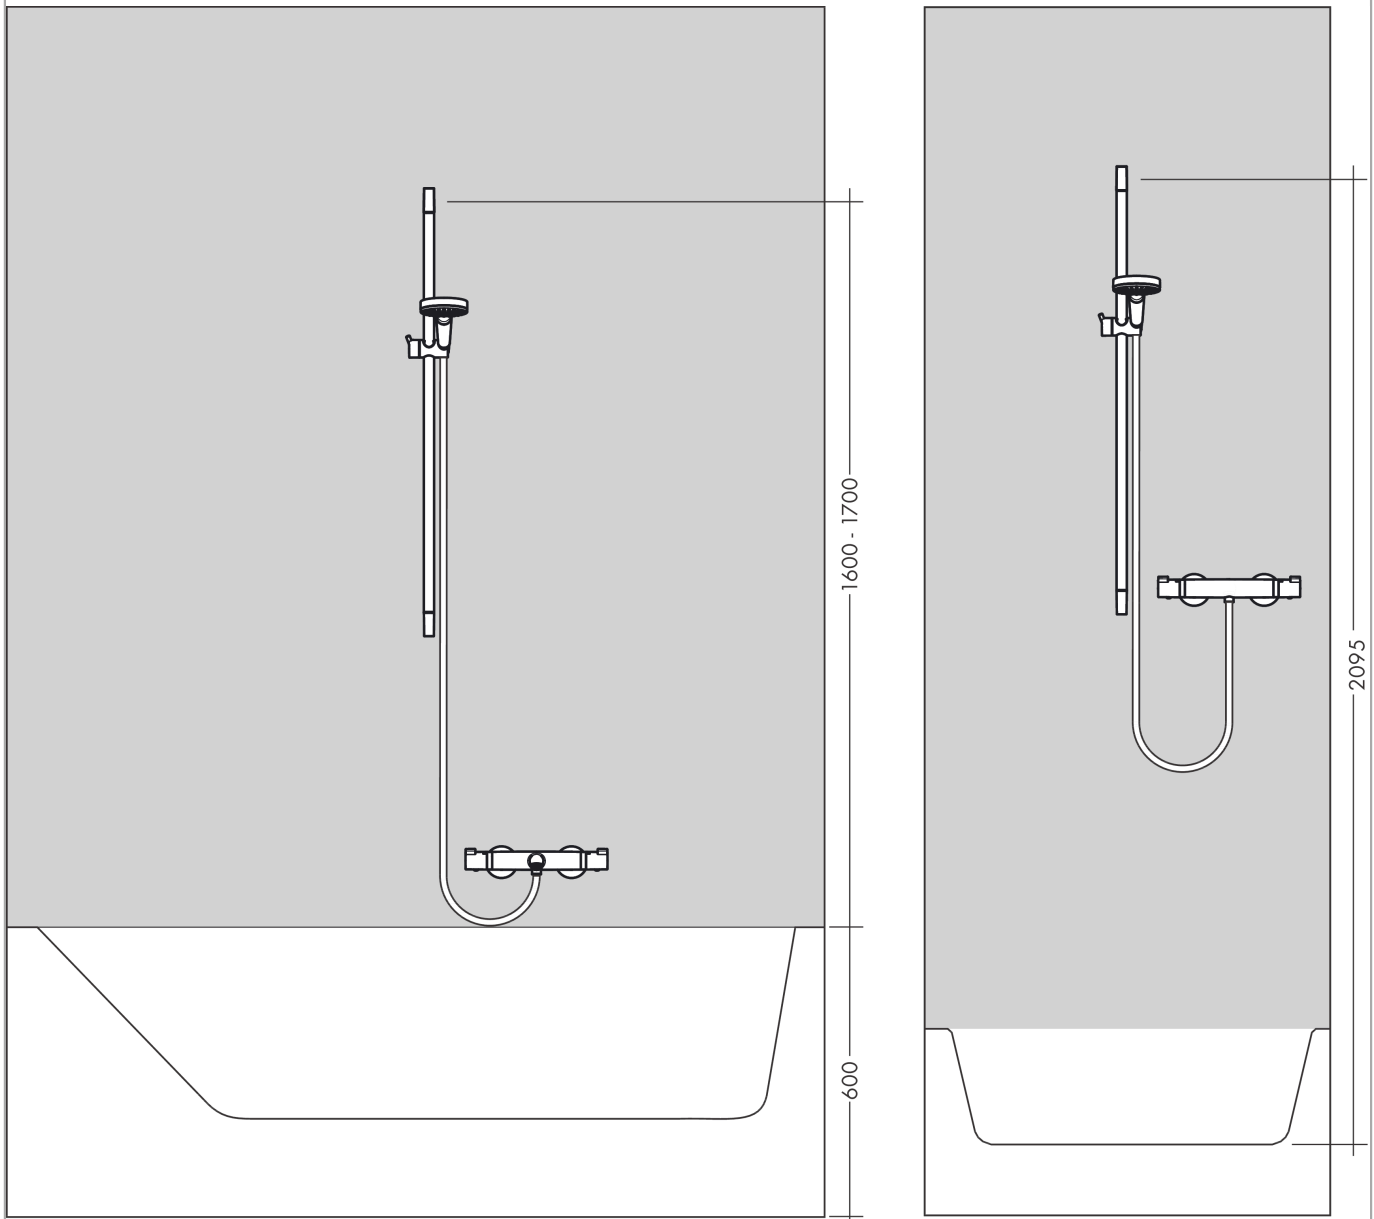

Raindance Select E

Shower set 120 3jet with shower bar 65 cm and soap dish

Surfaces: **White/Chrome** Article Number: **26620400**

Description

product features

- consists of: hand shower, shower bar, shower hose, hand shower holder, soap dish
- shower head size: 120 mm
- spray type: Rain, RainAir, Whirl
- convenient diversion via Select button
- pivot connector prevent hose from tangling
- 90° position adjustable hand shower holder, pivots left and right, up and down
- maximum flow rate at 3 bar: 14,4 l/min
- profile stand pipe: round
- wall supports of plastic
- wall mounting: screw fastening

Technology

Product image

Scale drawing

Flowchart

The consumption was measured in combination with the appropriate fittings (thermostat/mixer/ in-wall valve) to reflect actual application in practice.

Raindance Select E
Shower set 120 3jet with shower bar 65 cm and soap dish
 Surfaces: **White/Chrome** Article Number: **26620400**

Installation examples

Raindance Select E
Shower set 120 3jet with shower bar 65 cm and soap dish
 Surfaces: **White/Chrome** Article Number: **26620400**

Exploded Drawing

Year of production: >10/12

Raindance Select E

Shower set 120 3jet with shower bar 65 cm and soap dish

Surfaces: **White/Chrome** Article Number: **26620400**

Spare part list

Year of production: >10/12

Pos.	Description	Article Number	Price	PU
1	cover	97709000	-	1
2	wall support	96275000	-	1
3	tile-matching-disk	97450000	-	1
4	mounting set	96179000	-	1
5	support, assy	97651000	-	1
6	soap dish	26519000	-	1
7	clip for Casetta, Ø 22 mm	96189000	-	1
8	handshower	26520400	-	1
9	filter insert	97708000	-	1
10	shower hose Isiflex'B 1,60 m	28276000	-	1