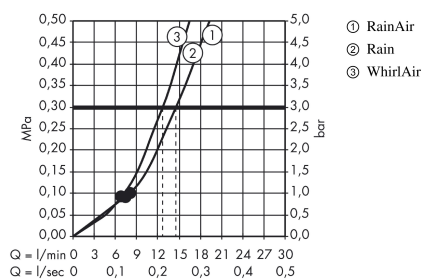

Raindance Select E

Shower set 120 3jet with shower bar 65 cm and soap dish

Surfaces: **White/Chrome** Article Number: **26620400**

Description

product features

- consists of: hand shower, shower bar, shower hose, hand shower holder, soap dish
- shower head size: 120 mm
- spray type: Rain, RainAir, Whirl
- convenient diversion via Select button
- pivot connector prevent hose from tangling
- 90° position adjustable hand shower holder, pivots left and right, up and down
- maximum flow rate at 3 bar: 14,4 l/min
- profile stand pipe: round
- wall supports of plastic
- wall mounting: screw fastening

Technology

Product image

Scale drawing

Flowchart

The consumption was measured in combination with the appropriate fittings (thermostat/mixer/ in-wall valve) to reflect actual application in practice.

Raindance Select E
Shower set 120 3jet with shower bar 65 cm and soap dish
 Surfaces: **White/Chrome** Article Number: **26620400**

Installation examples

Raindance Select E
Shower set 120 3jet with shower bar 65 cm and soap dish
 Surfaces: **White/Chrome** Article Number: **26620400**

Exploded Drawing

Year of production: >10/12

Raindance Select E