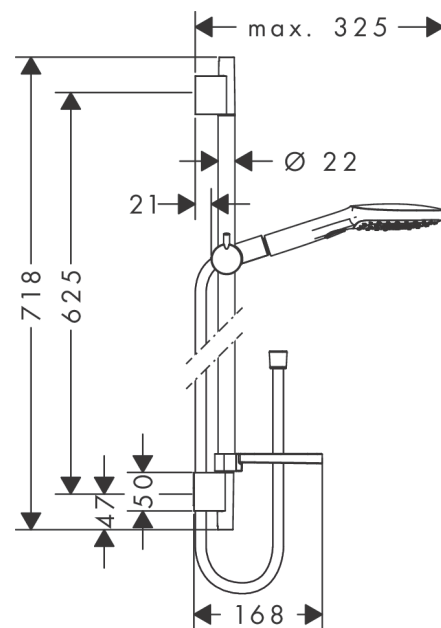

Raindance Select E

Shower set 120 3jet with shower bar 65 cm and soap dish

Surfaces: **White/Chrome** Article Number: **26620400**

Description

product features

- consists of: hand shower, shower bar, shower hose, hand shower holder, soap dish
- shower head size: 120 mm
- spray type: Rain, RainAir, Whirl
- convenient diversion via Select button
- pivot connector prevent hose from tangling
- 90° position adjustable hand shower holder, pivots left and right, up and down
- maximum flow rate at 3 bar: 14,4 l/min
- profile stand pipe: round
- wall supports of plastic
- wall mounting: screw fastening

Technology

Product image

Scale drawing

Flowchart

The consumption was measured in combination with the appropriate fittings (thermostat/mixer/ in-wall valve) to reflect actual application in practice.

Raindance Select E
Shower set 120 3jet with shower bar 65 cm and soap dish
 Surfaces: **White/Chrome** Article Number: **26620400**

Installation examples

Raindance Select E
Shower set 120 3jet with shower bar 65 cm and soap dish
 Surfaces: **White/Chrome** Article Number: **26620400**

Exploded Drawing

Year of production: >10/12

Raindance Select E

Shower set 120 3jet with shower bar 65 cm and soap dish

Surfaces: **White/Chrome** Article Number: **26620400**

Spare part list

Year of production: >10/12

Pos.	Description	Article Number	Price	PU
1	cover	97709000	-	1
2	wall support	96275000	-	1
3	tile-matching-disk	97450000	-	1
4	mounting set	96179000	-	1
5	support, assy	97651000	-	1
6	soap dish	26519000	-	1
7	clip for Casetta, Ø 22 mm	96189000	-	1
8	handshower	26520400	-	1
9	filter insert	97708000	-	1
10	shower hose Isiflex'B 1,60 m	28276000	-	1