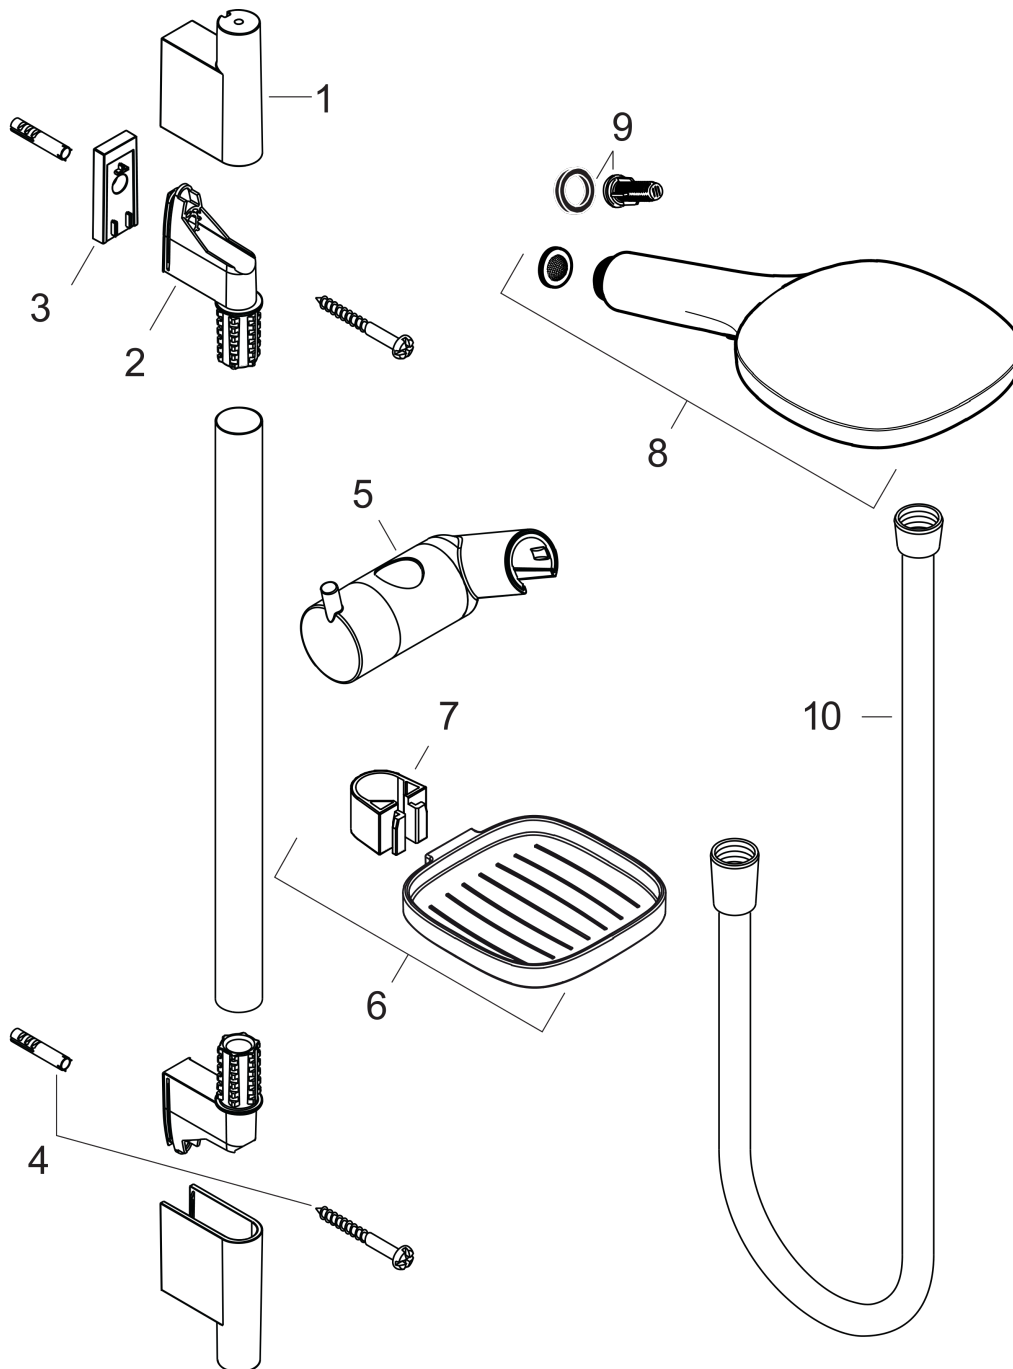

Raindance Select E

Shower set 120 3jet with shower bar 65 cm and soap dish

Surfaces: **White/Chrome** Article Number: **26620400**

Description

product features

- consists of: hand shower, shower bar, shower hose, hand shower holder, soap dish
- shower head size: 120 mm
- spray type: Rain, RainAir, Whirl
- convenient diversion via Select button
- pivot connector prevent hose from tangling
- 90° position adjustable hand shower holder, pivots left and right, up and down
- maximum flow rate at 3 bar: 14,4 l/min
- profile stand pipe: round
- wall supports of plastic
- wall mounting: screw fastening

Technology

Product image

Scale drawing

Flowchart

The consumption was measured in combination with the appropriate fittings (thermostat/mixer/ in-wall valve) to reflect actual application in practice.

Raindance Select E
Shower set 120 3jet with shower bar 65 cm and soap dish
 Surfaces: **White/Chrome** Article Number: **26620400**

Installation examples

Raindance Select E
Shower set 120 3jet with shower bar 65 cm and soap dish
 Surfaces: **White/Chrome** Article Number: **26620400**

Exploded Drawing

Year of production: >10/12

Raindance Select E

Shower set 120 3jet with shower bar 65 cm and soap dish

Surfaces: **White/Chrome** Article Number: **26620400**

Spare part list

Year of production: >10/12

Pos.	Description	Article Number	Price	PU
1	cover	97709000	-	1
2	wall support	96275000	-	1
3	tile-matching-disk	97450000	-	1
4	mounting set	96179000	-	1
5	support, assy	97651000	-	1
6	soap dish	26519000	-	1
7	clip for Casetta, Ø 22 mm	96189000	-	1
8	handshower	26520400	-	1
9	filter insert	97708000	-	1
10	shower hose Isiflex'B 1,60 m	28276000	-	1