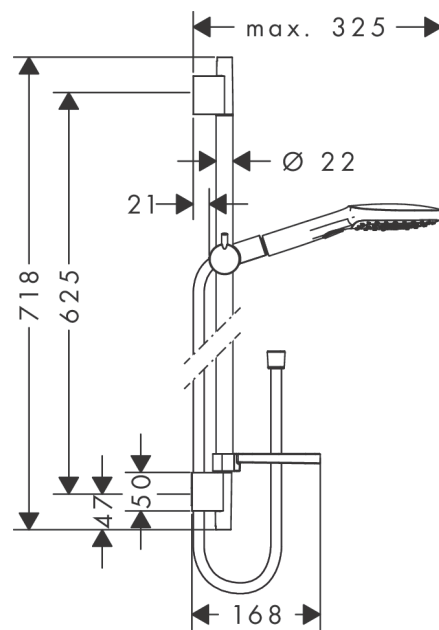

## Raindance Select E

Shower set 120 3jet with shower bar 65 cm and soap dish

Surfaces: **Chrome** Article Number: **26620000**

#### product features

- consists of: hand shower, shower bar, shower hose, hand shower holder, soap dish
- shower head size: 120 mm
- spray type: Rain, RainAir, Whirl
- convenient diversion via Select button
- pivot connector prevent hose from tangling
- 90° position adjustable hand shower holder, pivots left and right, up and down
- maximum flow rate at 3 bar: 14,4 l/min
- profile stand pipe: round
- wall supports of plastic
- wall mounting: screw fastening

### Scale drawing

### Flowchart

The consumption was measured in combination with the appropriate fittings (thermostat/mixer/ in-wall valve) to reflect actual application in practice.

**Raindance Select E**  
**Shower set 120 3jet with shower bar 65 cm and soap dish**  
 Surfaces: **Chrome** Article Number: **26620000**