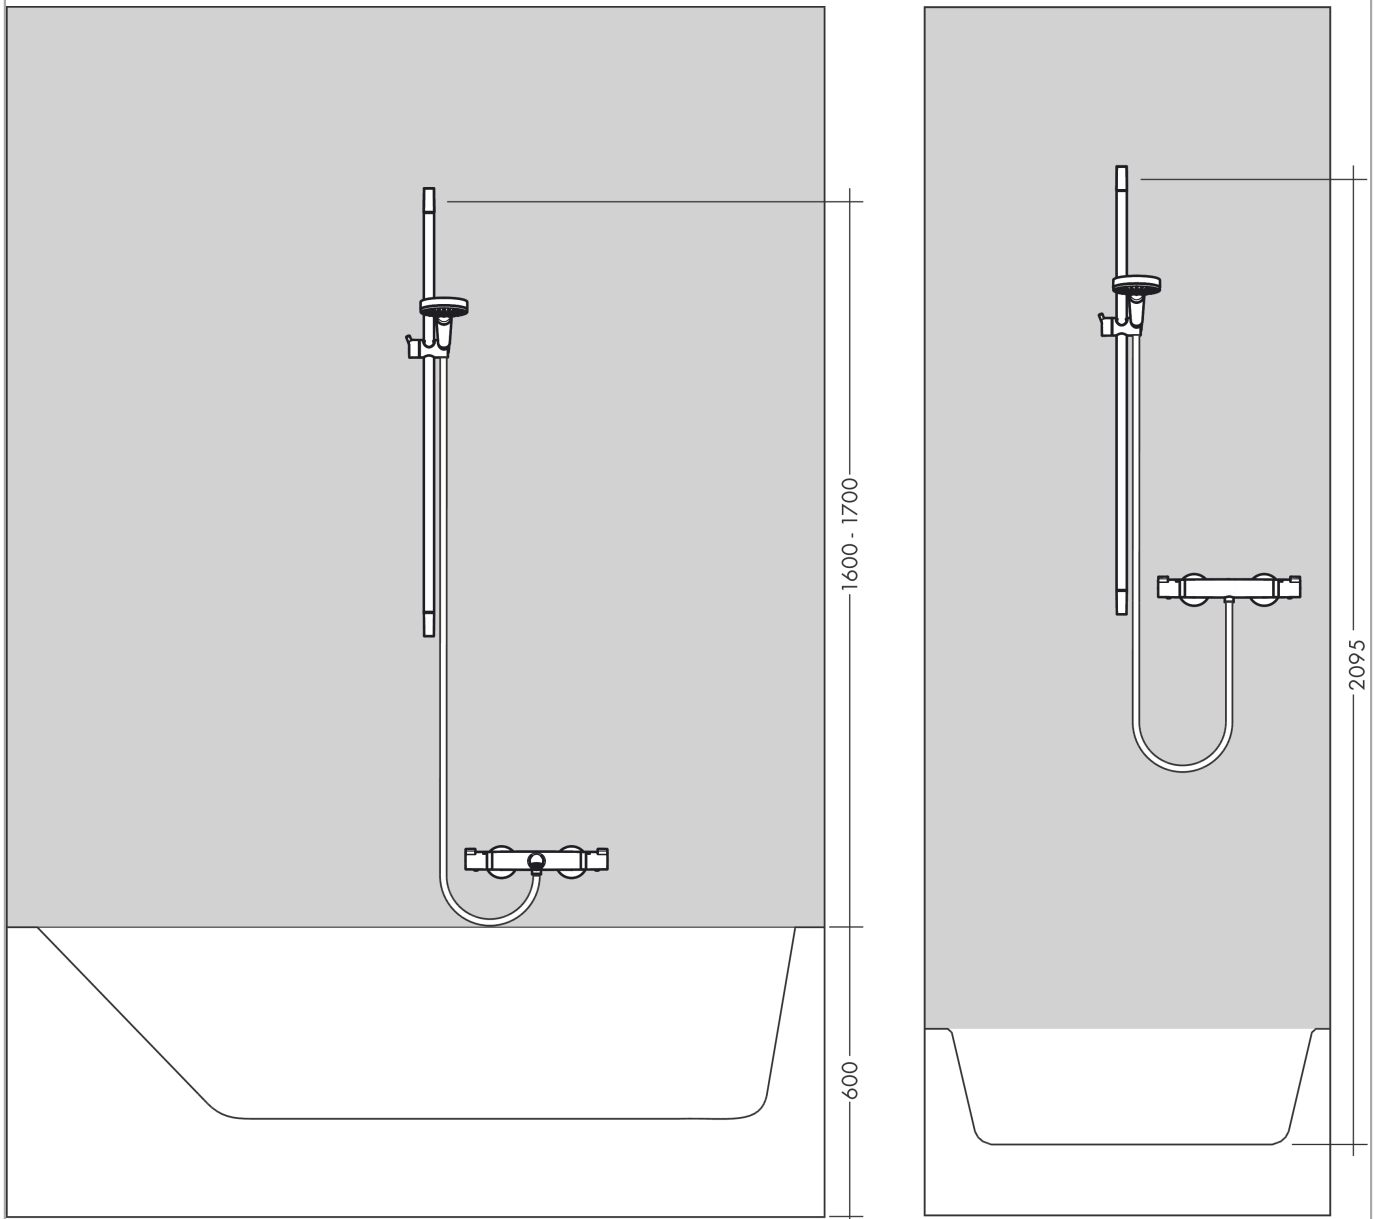

#### product features

- consists of: hand shower, shower bar, shower hose, hand shower holder, soap dish
- shower head size: 120 mm
- spray type: Rain, RainAir, Whirl
- convenient diversion via Select button
- pivot connector prevent hose from tangling
- 90° position adjustable hand shower holder, pivots left and right, up and down
- maximum flow rate at 3 bar: 14,4 l/min
- profile stand pipe: round
- wall supports of plastic
- wall mounting: screw fastening

### Scale drawing

### Flowchart

The consumption was measured in combination with the appropriate fittings (thermostat/mixer/ in-wall valve) to reflect actual application in practice.

**Raindance Select E**  
**Shower set 120 3jet with shower bar 65 cm and soap dish**  
 Surfaces: **Chrome** Article Number: **26620000**

Installation examples

**Raindance Select E**  
**Shower set 120 3jet with shower bar 65 cm and soap dish**  
 Surfaces: **Chrome** Article Number: **26620000**

Exploded Drawing

Year of production: >10/12