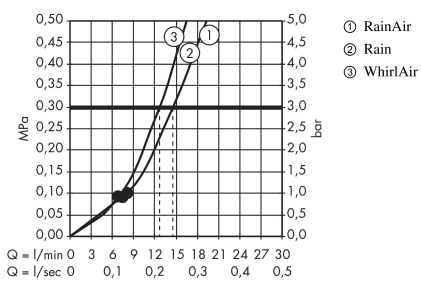

Flowchart

The consumption was measured in combination with the appropriate fittings (thermostat/mixer/ in-wall valve) to reflect actual application in practice.