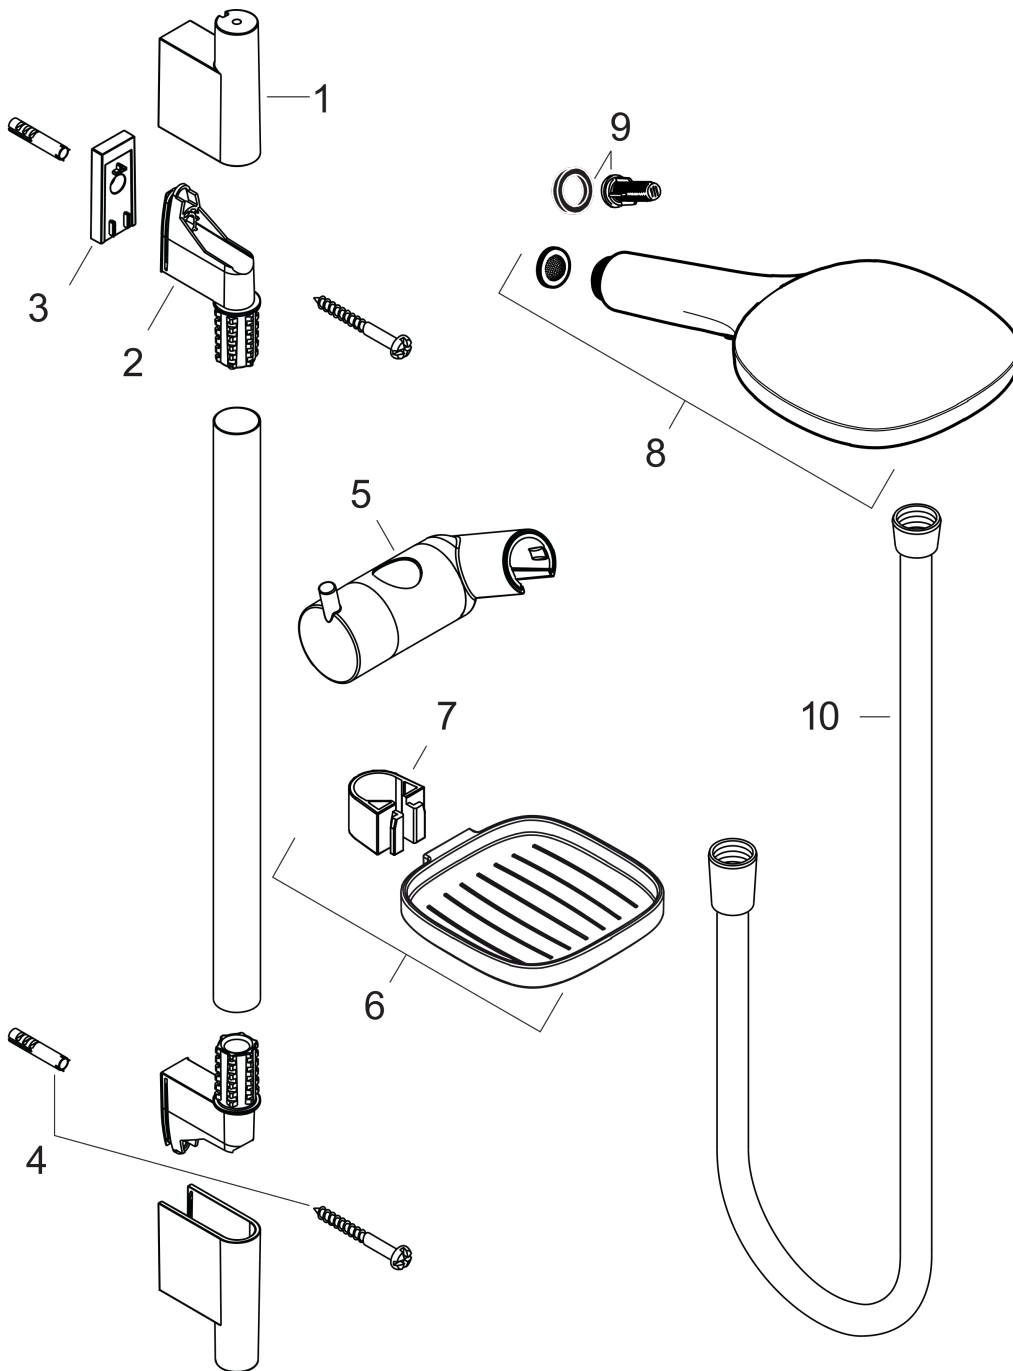

#### product features

- consists of: hand shower, shower bar, shower hose, hand shower holder, soap dish
- shower head size: 120 mm
- spray type: Rain, RainAir, Whirl
- convenient diversion via Select button
- pivot connector prevent hose from tangling
- 90° position adjustable hand shower holder, pivots left and right, up and down
- maximum flow rate at 3 bar: 14,4 l/min
- profile stand pipe: round
- wall supports of plastic
- wall mounting: screw fastening

### Flowchart

The consumption was measured in combination with the appropriate fittings (thermostat/mixer/ in-wall valve) to reflect actual application in practice.

**Raindance Select E**  
**Shower set 120 3jet with shower bar 65 cm and soap dish**  
 Surfaces: **Chrome** Article Number: **26620000**

Installation examples

**Raindance Select E**  
**Shower set 120 3jet with shower bar 65 cm and soap dish**  
 Surfaces: **Chrome** Article Number: **26620000**

Exploded Drawing

Year of production: >10/12

**Raindance Select E**  
**Shower set 120 3jet with shower bar 65 cm and soap dish**  
 Surfaces: **Chrome** Article Number: **26620000**

**Spare part list**

Year of production: >10/12

| Pos. | Description                  | Article Number | Price | PU |
|------|------------------------------|----------------|-------|----|
| 1    | cover                        | 97709000       | -     | 1  |
| 2    | wall support                 | 96275000       | -     | 1  |
| 3    | tile-matching-disk           | 97450000       | -     | 1  |
| 4    | mounting set                 | 96179000       | -     | 1  |
| 5    | support, assy                | 97651000       | -     | 1  |
| 6    | soap dish                    | 26519000       | -     | 1  |
| 7    | clip for Casetta, Ø 22 mm    | 96189000       | -     | 1  |
| 8    | handshower                   | 26520000       | -     | 1  |
| 9    | filter insert                | 97708000       | -     | 1  |
| 10   | shower hose Isiflex'B 1,60 m | 28276000       | -     | 1  |