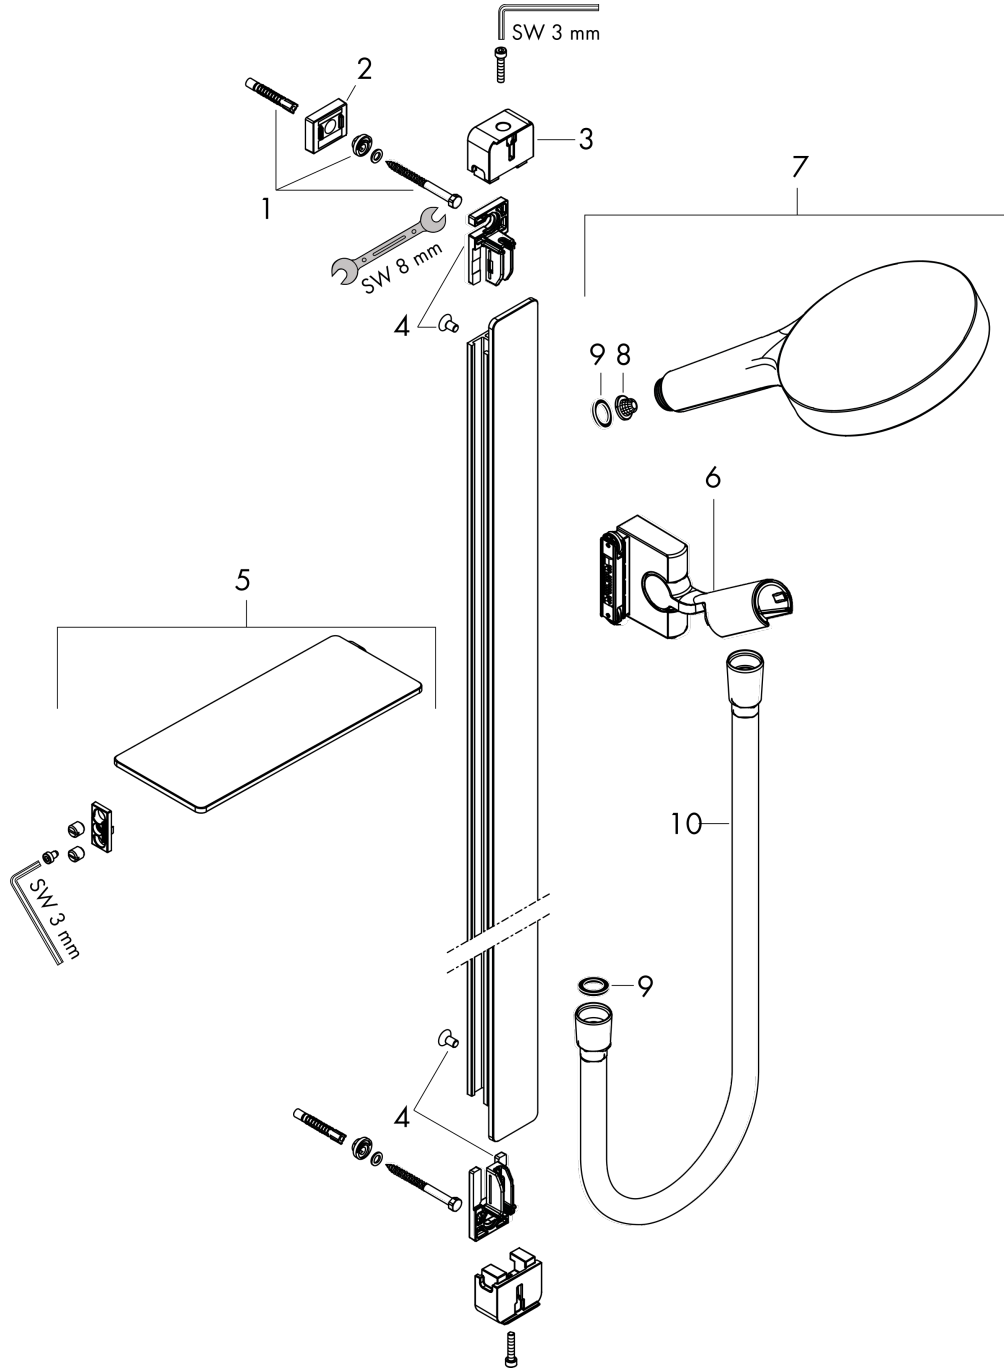

##### product features

- consists of: hand shower, shower bar, shelf, shower hose, hand shower holder
- shower head size: 130 mm
- spray type: PowderRain, Intense PowderRain, MonoRain
- shelf made of safety glass
- convenient diversion via Select button
- pivot connector prevent hose from tangling
- 90° position adjustable hand shower holder, pivots left and right, up and down
- maximum flow rate at 3 bar: 14 l/min
- bar width: 41 mm
- profile stand pipe: square
- wall supports of plastic
- wall mounting: screw fastening
- wall bar type: flat aluminium profile with safety glass finish
- finish: chrome

#### Scale drawing

**Rainfinity**

**Shower set 130 3jet with shower bar 90 cm and shelf**

Surfaces: **Chrome** Article Number: **27671000**

**Flowchart**

The consumption was measured in combination with the appropriate fittings (thermostat/mixer/in-wall valve) to reflect actual application in practice.

**Rainfinity**  
**Shower set 130 3jet with shower bar 90 cm and shelf**  
 Surfaces: **Chrome** Article Number: **27671000**

Installation examples

**Rainfinity**  
**Shower set 130 3jet with shower bar 90 cm and shelf**  
Surfaces: **Chrome**    Article Number: **27671000**

**Exploded Drawing**

Year of production: >07/19

**Rainfinity**

**Shower set 130 3jet with shower bar 90 cm and shelf**

Surfaces: **Chrome** Article Number: **27671000**

**Spare part list**

Year of production: >07/19