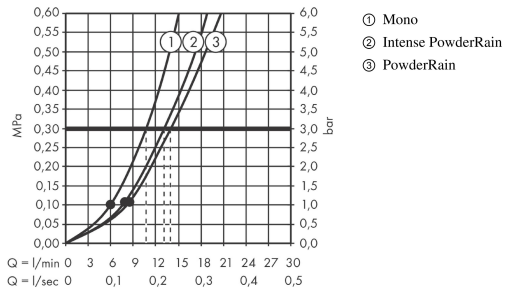

#### Scale drawing

**Rainfinity**

**Shower set 130 3jet with shower bar 90 cm and shelf**

Surfaces: **Chrome** Article Number: **27671000**

**Flowchart**

The consumption was measured in combination with the appropriate fittings (thermostat/mixer/in-wall valve) to reflect actual application in practice.