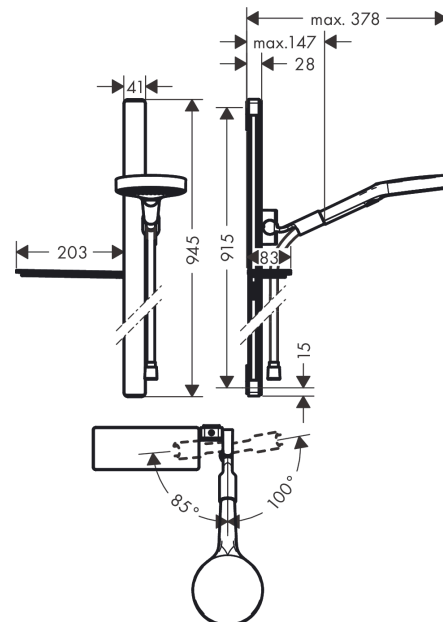

### Shower set 130 3jet with shower bar 90 cm and shelf

Surfaces: **Chrome** Article Number: **27671000**

##### product features

- consists of: hand shower, shower bar, shelf, shower hose, hand shower holder
- shower head size: 130 mm
- spray type: PowderRain, Intense PowderRain, MonoRain
- shelf made of safety glass
- convenient diversion via Select button
- pivot connector prevent hose from tangling
- 90° position adjustable hand shower holder, pivots left and right, up and down
- maximum flow rate at 3 bar: 14 l/min
- bar width: 41 mm
- profile stand pipe: square
- wall supports of plastic
- wall mounting: screw fastening
- wall bar type: flat aluminium profile with safety glass finish
- finish: chrome

#### Scale drawing

**Rainfinity**

**Shower set 130 3jet with shower bar 90 cm and shelf**

Surfaces: **Chrome** Article Number: **27671000**

**Flowchart**

The consumption was measured in combination with the appropriate fittings (thermostat/mixer/in-wall valve) to reflect actual application in practice.

**Exploded Drawing**

Year of production: >07/19

**Rainfinity**

**Shower set 130 3jet with shower bar 90 cm and shelf**

Surfaces: **Chrome** Article Number: **27671000**

**Spare part list**

Year of production: >07/19