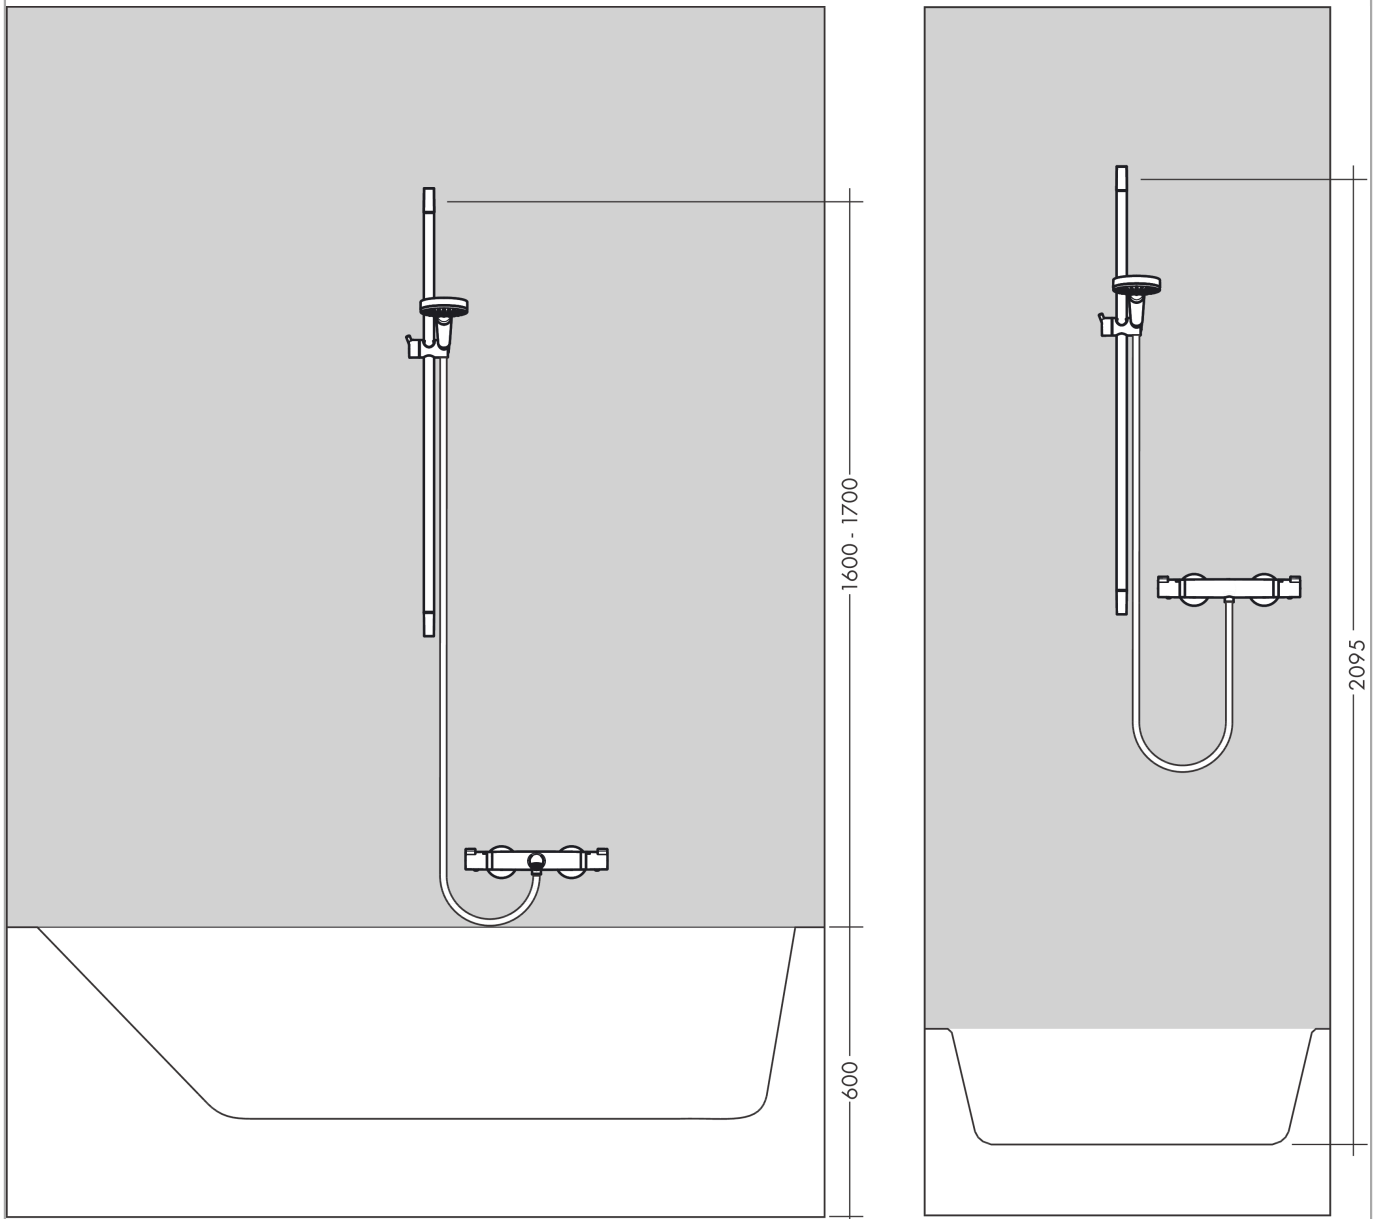

Rainfinity
Shower set 130 3jet with shower bar 90 cm and shelf
Surfaces: **Chrome** Article Number: **27671000**

Installation examples