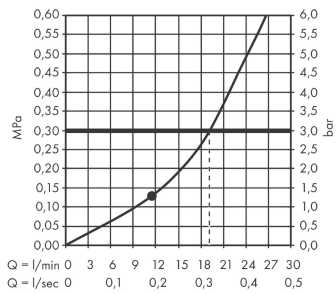

Rainfinity

Overhead shower 250 1jet with wall connector

Surfaces: **Matt White** Article Number: **26226700**

Description

product features

- consists of: overhead shower, wall connector
- shower head size: 250 mm
- spray type: PowderRain
- projection 273 mm
- middle spray disc: 151 mm
- shower head vertically inclinable by 10-30°
- maximum flow rate at 3 bar: 19 l/min
- flow rate PowderRain spray (at 0.3 bar): 19 l/min
- spray disc surface: graphite
- material spray disc: aluminium
- overhead shower removable for cleaning
- installation: wall
- connection thread G 1/2
- connection dimension: DN15

Technology

Product image

Scale drawing

Rainfinity

Overhead shower 250 1jet with wall connector

Surfaces: **Matt White** Article Number: **26226700**

Flowchart

The consumption was measured in combination with the appropriate fittings (thermostat/mixer/in-wall valve) to reflect actual application in practice.