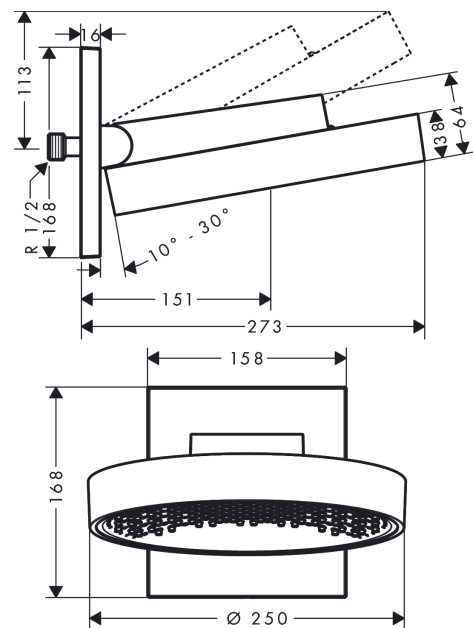

Rainfinity

Overhead shower 250 1jet with wall connector

Surfaces: **Matt White** Article Number: **26226700**

Description

product features

- consists of: overhead shower, wall connector
- shower head size: 250 mm
- spray type: PowderRain
- projection 273 mm
- middle spray disc: 151 mm
- shower head vertically inclinable by 10-30°
- maximum flow rate at 3 bar: 19 l/min
- flow rate PowderRain spray (at 0.3 bar): 19 l/min
- spray disc surface: graphite
- material spray disc: aluminium
- overhead shower removable for cleaning
- installation: wall
- connection thread G 1/2
- connection dimension: DN15

Technology

Product image

Scale drawing

Rainfinity

Overhead shower 250 1jet with wall connector

Surfaces: **Matt White** Article Number: **26226700**

Flowchart

The consumption was measured in combination with the appropriate fittings (thermostat/mixer/in-wall valve) to reflect actual application in practice.

Rainfinity

Overhead shower 250 1jet with wall connector

Surfaces: **Matt White** Article Number: **26226700**

Exploded Drawing

Year of production: >07/19

Rainfinity**Overhead shower 250 1jet with wall connector**Surfaces: **Matt White** Article Number: **26226700****Spare part list**

Year of production: >07/19

Pos.	Description	Article Number	Price	PU
1	head shower	93664700	-	1
2	cover	93524700	-	1
3	cramp	93525000	-	1
4	escutcheon	93523700	-	1
5	O-ring 9x2	98119000	-	1
6	filter packing	93774000	-	1
7	O-ring 13x2,5	98428000	-	1