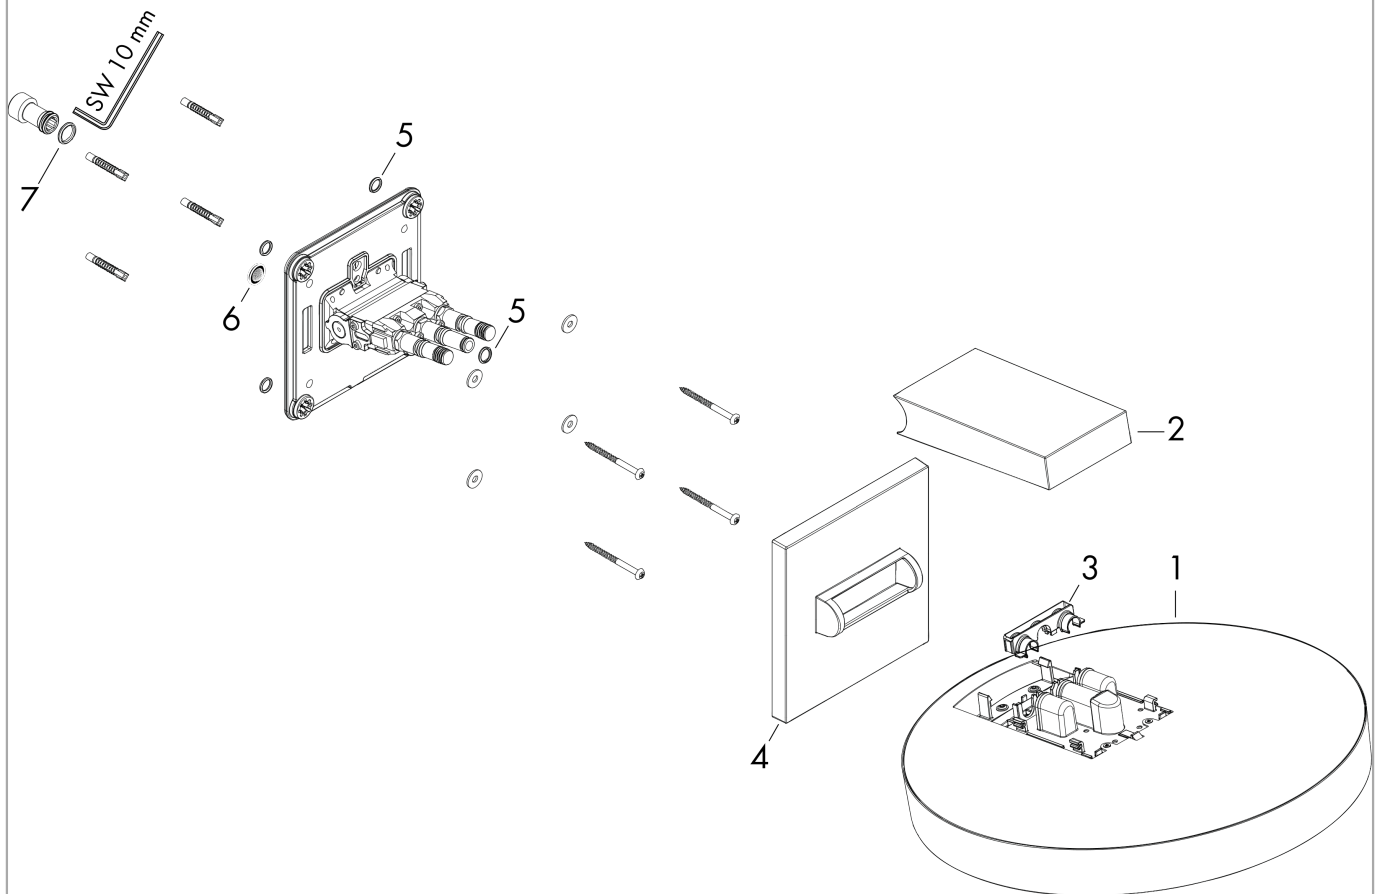

Rainfinity

Overhead shower 250 1jet with wall connector

Surfaces: **Matt White** Article Number: **26226700**

Description

product features

- consists of: overhead shower, wall connector
- shower head size: 250 mm
- spray type: PowderRain
- projection 273 mm
- middle spray disc: 151 mm
- shower head vertically inclinable by 10-30°
- maximum flow rate at 3 bar: 19 l/min
- flow rate PowderRain spray (at 0.3 bar): 19 l/min
- spray disc surface: graphite
- material spray disc: aluminium
- overhead shower removable for cleaning
- installation: wall
- connection thread G 1/2
- connection dimension: DN15

Technology

Product image

Scale drawing

Rainfinity

Overhead shower 250 1jet with wall connector

Surfaces: **Matt White** Article Number: **26226700**

Flowchart

The consumption was measured in combination with the appropriate fittings (thermostat/mixer/in-wall valve) to reflect actual application in practice.

Rainfinity

Overhead shower 250 1jet with wall connector

Surfaces: **Matt White** Article Number: **26226700**

Exploded Drawing

Year of production: >07/19

Rainfinity**Overhead shower 250 1jet with wall connector**Surfaces: **Matt White** Article Number: **26226700****Spare part list**

Year of production: >07/19

Pos.	Description	Article Number	Price	PU
1	head shower	93664700	-	1
2	cover	93524700	-	1
3	cramp	93525000	-	1
4	escutcheon	93523700	-	1
5	O-ring 9x2	98119000	-	1
6	filter packing	93774000	-	1
7	O-ring 13x2,5	98428000	-	1