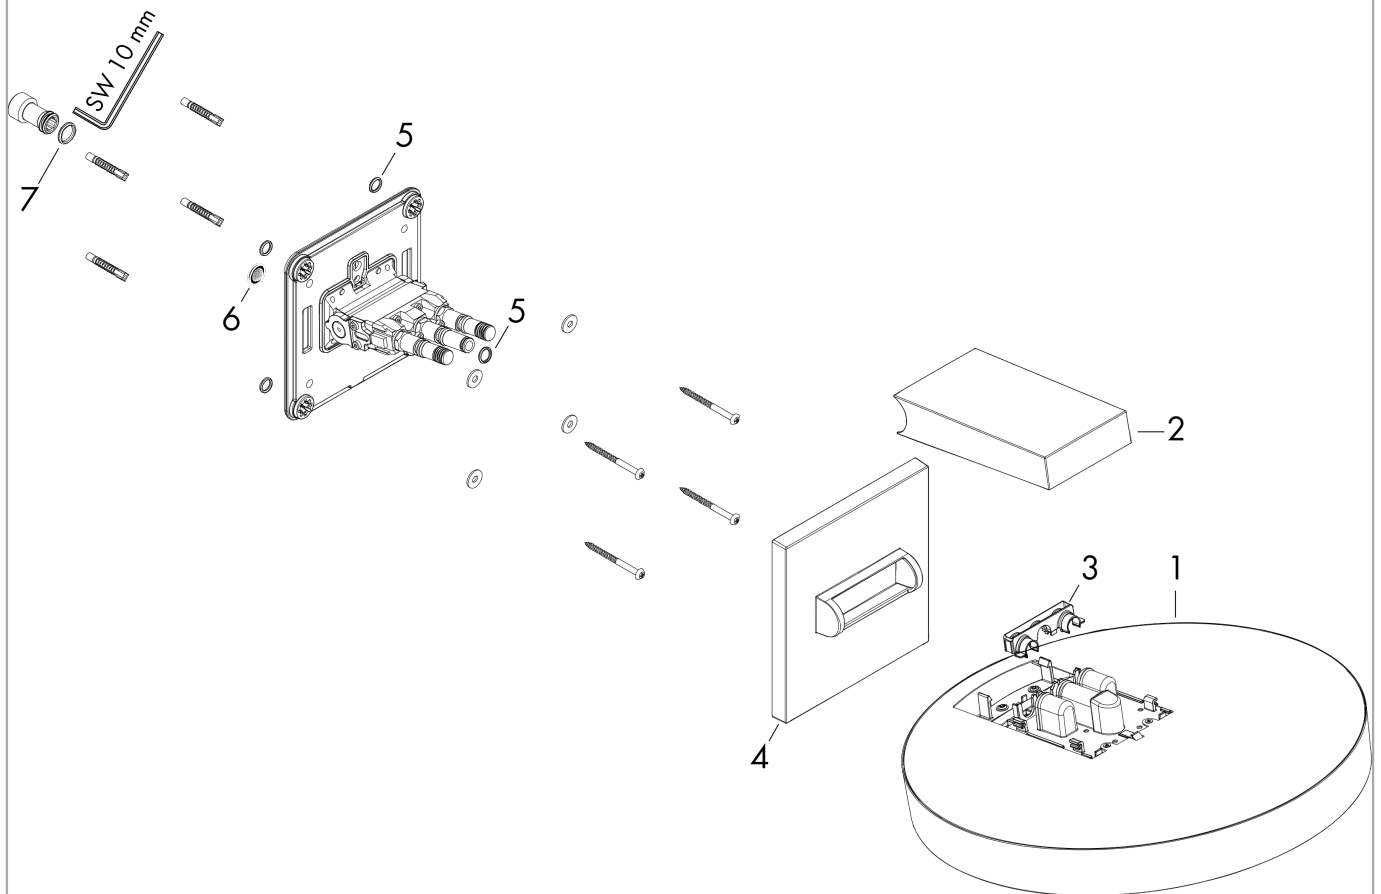

Rainfinity

Overhead shower 250 1jet with wall connector

Surfaces: **Chrome** Article Number: **26226000**

Description

product features

- consists of: overhead shower, wall connector
- shower head size: 250 mm
- spray type: PowderRain
- projection 273 mm
- middle spray disc: 151 mm
- shower head vertically inclinable by 10-30°
- maximum flow rate at 3 bar: 19 l/min
- flow rate PowderRain spray (at 0.3 bar): 19 l/min
- spray disc surface: graphite
- material spray disc: aluminium
- overhead shower removable for cleaning
- installation: wall
- connection thread G 1/2
- connection dimension: DN15

Technology

Product image

Scale drawing

Rainfinity

Overhead shower 250 1jet with wall connector

Surfaces: **Chrome** Article Number: **26226000**

Flowchart

The consumption was measured in combination with the appropriate fittings (thermostat/mixer/in-wall valve) to reflect actual application in practice.

Rainfinity
Overhead shower 250 1jet with wall connector
 Surfaces: **Chrome** Article Number: **26226000**

Installation examples

Rainfinity
Overhead shower 250 1jet with wall connector
 Surfaces: **Chrome** Article Number: **26226000**

Exploded Drawing

Year of production: >07/19

Rainfinity**Overhead shower 250 1jet with wall connector**Surfaces: **Chrome** Article Number: **26226000****Spare part list**

Year of production: >07/19

Pos.	Description	Article Number	Price	PU
1	head shower	93664000	-	1
2	cover	93524000	-	1
3	cramp	93525000	-	1
4	escutcheon	93523000	-	1
5	O-ring 9x2	98119000	-	1
6	filter packing	93774000	-	1
7	O-ring 13x2,5	98428000	-	1