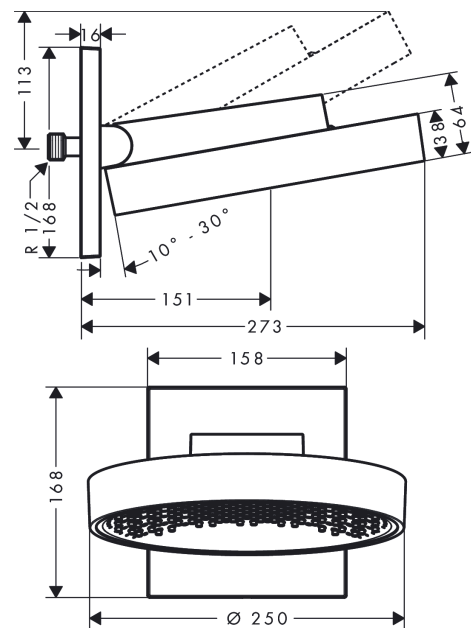

Rainfinity

Overhead shower 250 1jet with wall connector

Surfaces: **Chrome** Article Number: **26226000**

Description

product features

- consists of: overhead shower, wall connector
- shower head size: 250 mm
- spray type: PowderRain
- projection 273 mm
- middle spray disc: 151 mm
- shower head vertically inclinable by 10-30°
- maximum flow rate at 3 bar: 19 l/min
- flow rate PowderRain spray (at 0.3 bar): 19 l/min
- spray disc surface: graphite
- material spray disc: aluminium
- overhead shower removable for cleaning
- installation: wall
- connection thread G 1/2
- connection dimension: DN15

Technology

Product image

Scale drawing

Rainfinity

Overhead shower 250 1jet with wall connector

Surfaces: **Chrome** Article Number: **26226000**

Flowchart

The consumption was measured in combination with the appropriate fittings (thermostat/mixer/in-wall valve) to reflect actual application in practice.

Rainfinity
Overhead shower 250 1jet with wall connector
 Surfaces: **Chrome** Article Number: **26226000**

Installation examples

Rainfinity
Overhead shower 250 1jet with wall connector
 Surfaces: **Chrome** Article Number: **26226000**

Exploded Drawing

Year of production: >07/19

Rainfinity**Overhead shower 250 1jet with wall connector**Surfaces: **Chrome** Article Number: **26226000****Spare part list**

Year of production: >07/19

Pos.	Description	Article Number	Price	PU
1	head shower	93664000	-	1
2	cover	93524000	-	1
3	cramp	93525000	-	1
4	escutcheon	93523000	-	1
5	O-ring 9x2	98119000	-	1
6	filter packing	93774000	-	1
7	O-ring 13x2,5	98428000	-	1