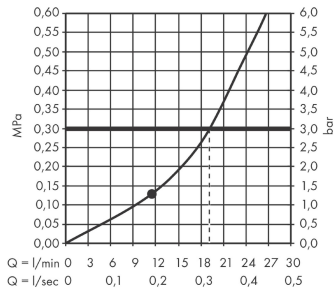

Rainfinity

Overhead shower 250 1jet with wall connector

Surfaces: **Chrome** Article Number: **26226000**

Description

product features

- consists of: overhead shower, wall connector
- shower head size: 250 mm
- spray type: PowderRain
- projection 273 mm
- middle spray disc: 151 mm
- shower head vertically inclinable by 10-30°
- maximum flow rate at 3 bar: 19 l/min
- flow rate PowderRain spray (at 0.3 bar): 19 l/min
- spray disc surface: graphite
- material spray disc: aluminium
- overhead shower removable for cleaning
- installation: wall
- connection thread G 1/2
- connection dimension: DN15

Technology

Product image

Scale drawing

Rainfinity

Overhead shower 250 1jet with wall connector

Surfaces: **Chrome** Article Number: **26226000**

Flowchart

The consumption was measured in combination with the appropriate fittings (thermostat/mixer/in-wall valve) to reflect actual application in practice.