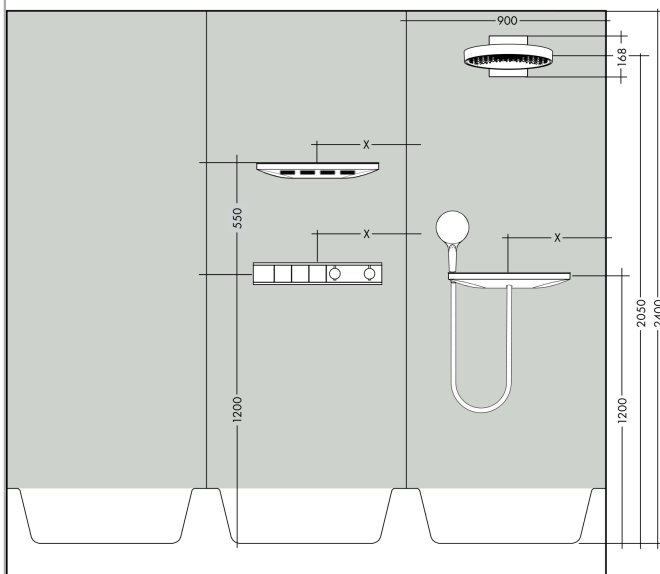

Rainfinity

Overhead shower 250 1jet with wall connector

Surfaces: **Chrome** Article Number: **26226000**

Description

product features

- consists of: overhead shower, wall connector
- shower head size: 250 mm
- spray type: PowderRain
- projection 273 mm
- middle spray disc: 151 mm
- shower head vertically inclinable by 10-30°
- maximum flow rate at 3 bar: 19 l/min
- flow rate PowderRain spray (at 0.3 bar): 19 l/min
- spray disc surface: graphite
- material spray disc: aluminium
- overhead shower removable for cleaning
- installation: wall
- connection thread G 1/2
- connection dimension: DN15

Technology

Product image

Scale drawing

Rainfinity

Overhead shower 250 1jet with wall connector

Surfaces: **Chrome** Article Number: **26226000**

Flowchart

The consumption was measured in combination with the appropriate fittings (thermostat/mixer/in-wall valve) to reflect actual application in practice.

Rainfinity
Overhead shower 250 1jet with wall connector
 Surfaces: **Chrome** Article Number: **26226000**

Installation examples

Rainfinity
Overhead shower 250 1jet with wall connector
 Surfaces: **Chrome** Article Number: **26226000**

Exploded Drawing

Year of production: >07/19

Rainfinity**Overhead shower 250 1jet with wall connector**Surfaces: **Chrome** Article Number: **26226000****Spare part list**

Year of production: >07/19

Pos.	Description	Article Number	Price	PU
1	head shower	93664000	-	1
2	cover	93524000	-	1
3	cramp	93525000	-	1
4	escutcheon	93523000	-	1
5	O-ring 9x2	98119000	-	1
6	filter packing	93774000	-	1
7	O-ring 13x2,5	98428000	-	1