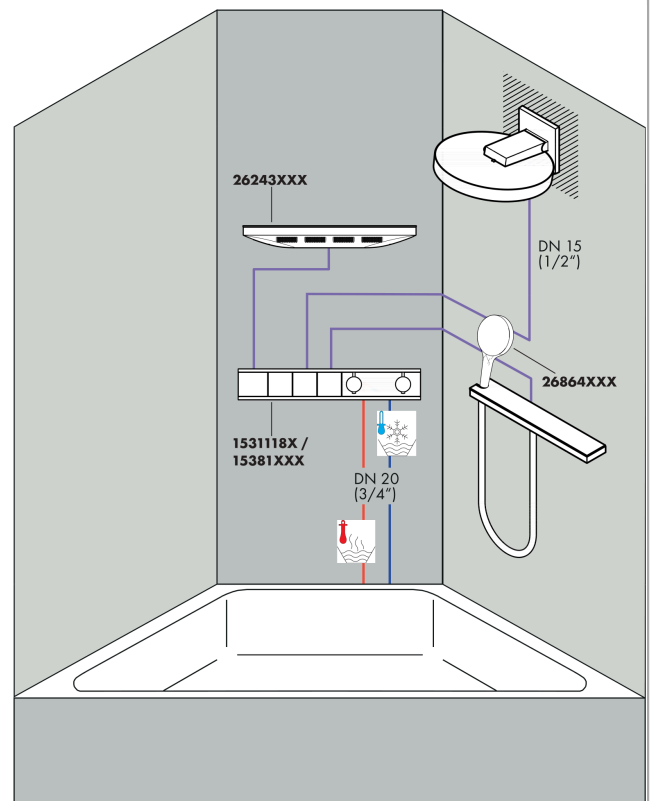

Rainfinity

Overhead shower 250 1jet with wall connector

Surfaces: **Chrome** Article Number: **26226000**

Description

product features

- consists of: overhead shower, wall connector
- shower head size: 250 mm
- spray type: PowderRain
- projection 273 mm
- middle spray disc: 151 mm
- shower head vertically inclinable by 10-30°
- maximum flow rate at 3 bar: 19 l/min
- flow rate PowderRain spray (at 0.3 bar): 19 l/min
- spray disc surface: graphite
- material spray disc: aluminium
- overhead shower removable for cleaning
- installation: wall
- connection thread G 1/2
- connection dimension: DN15

Technology

Product image

Scale drawing

Rainfinity

Overhead shower 250 1jet with wall connector

Surfaces: **Chrome** Article Number: **26226000**

Flowchart

The consumption was measured in combination with the appropriate fittings (thermostat/mixer/in-wall valve) to reflect actual application in practice.

Rainfinity
Overhead shower 250 1jet with wall connector
 Surfaces: **Chrome** Article Number: **26226000**

Installation examples

Rainfinity
Overhead shower 250 1jet with wall connector
 Surfaces: **Chrome** Article Number: **26226000**

Exploded Drawing

Year of production: >07/19

Rainfinity**Overhead shower 250 1jet with wall connector**Surfaces: **Chrome** Article Number: **26226000****Spare part list**

Year of production: >07/19

Pos.	Description	Article Number	Price	PU
1	head shower	93664000	-	1
2	cover	93524000	-	1
3	cramp	93525000	-	1
4	escutcheon	93523000	-	1
5	O-ring 9x2	98119000	-	1
6	filter packing	93774000	-	1
7	O-ring 13x2,5	98428000	-	1